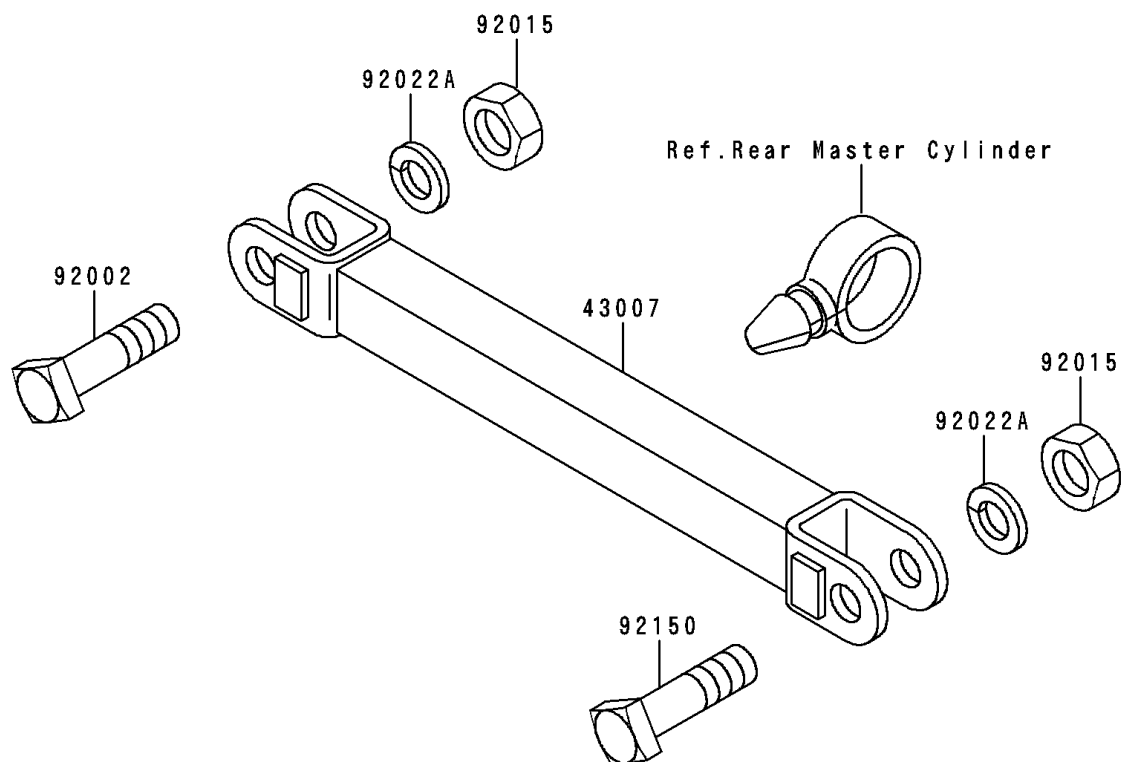

2000 Ninja[®] 250R

PARTS DIAGRAM

Brake Pedal/Torque Link

F2260

2000 Ninja[®] 250R

PARTS LIST

Brake Pedal/Torque Link

ITEM NAME

PART NUMBER

QUANTITY
