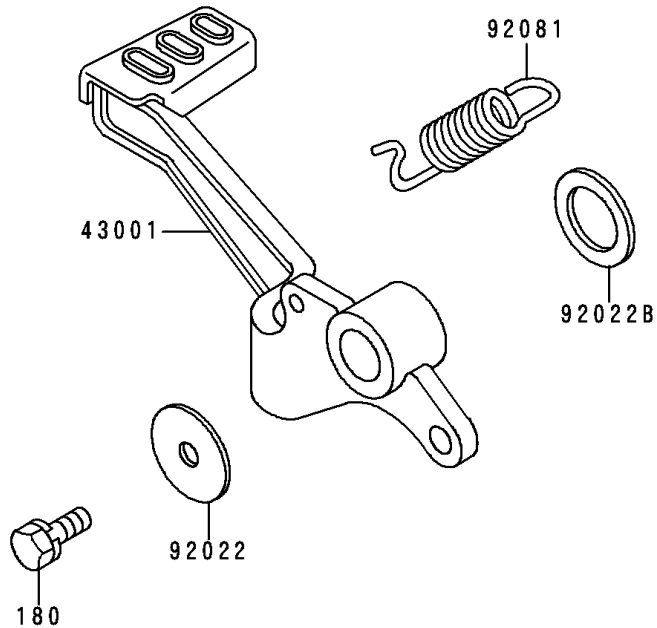

2000 Ninja[®] 250R

PARTS DIAGRAM

Brake Pedal/Torque Link

F2260

2000 Ninja[®] 250R

PARTS LIST

Brake Pedal/Torque Link

ITEM NAME

PART NUMBER

QUANTITY
