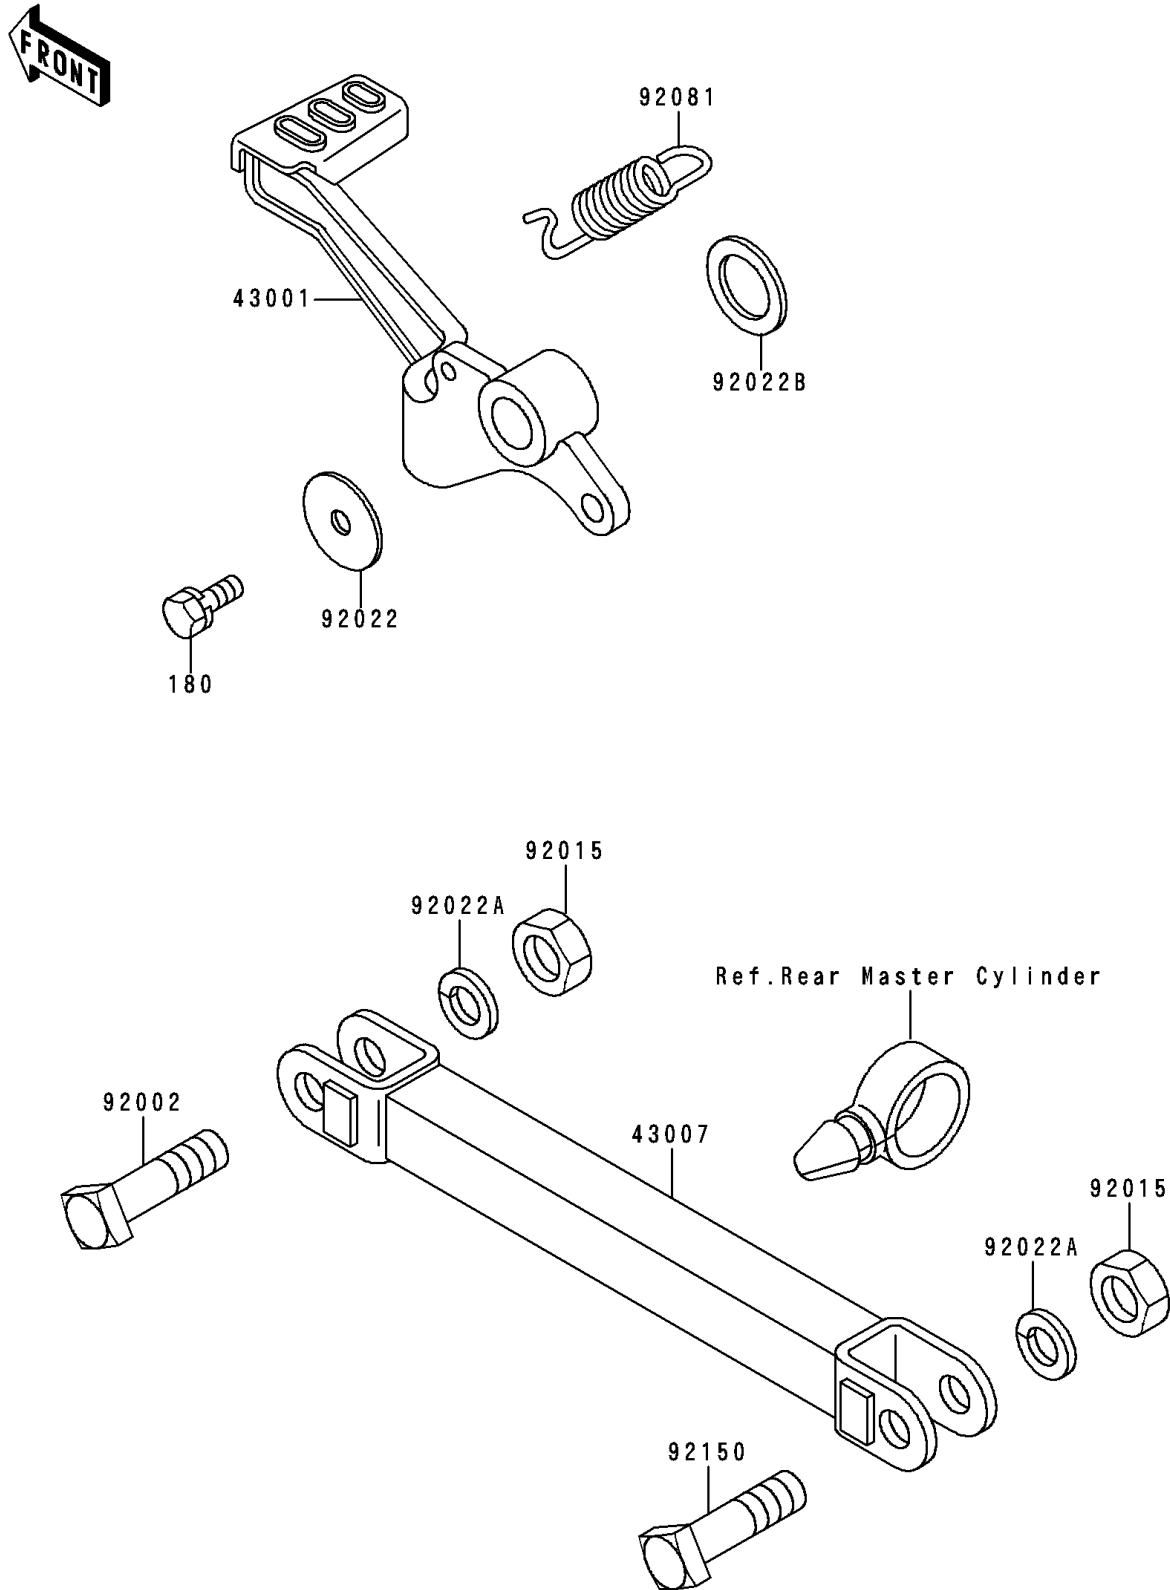

1998 Ninja[®] 250R

PARTS DIAGRAM

Brake Pedal/Torque Link

F2260

1998 Ninja[®] 250R

PARTS LIST

Brake Pedal/Torque Link

ITEM NAME

PART NUMBER

QUANTITY
