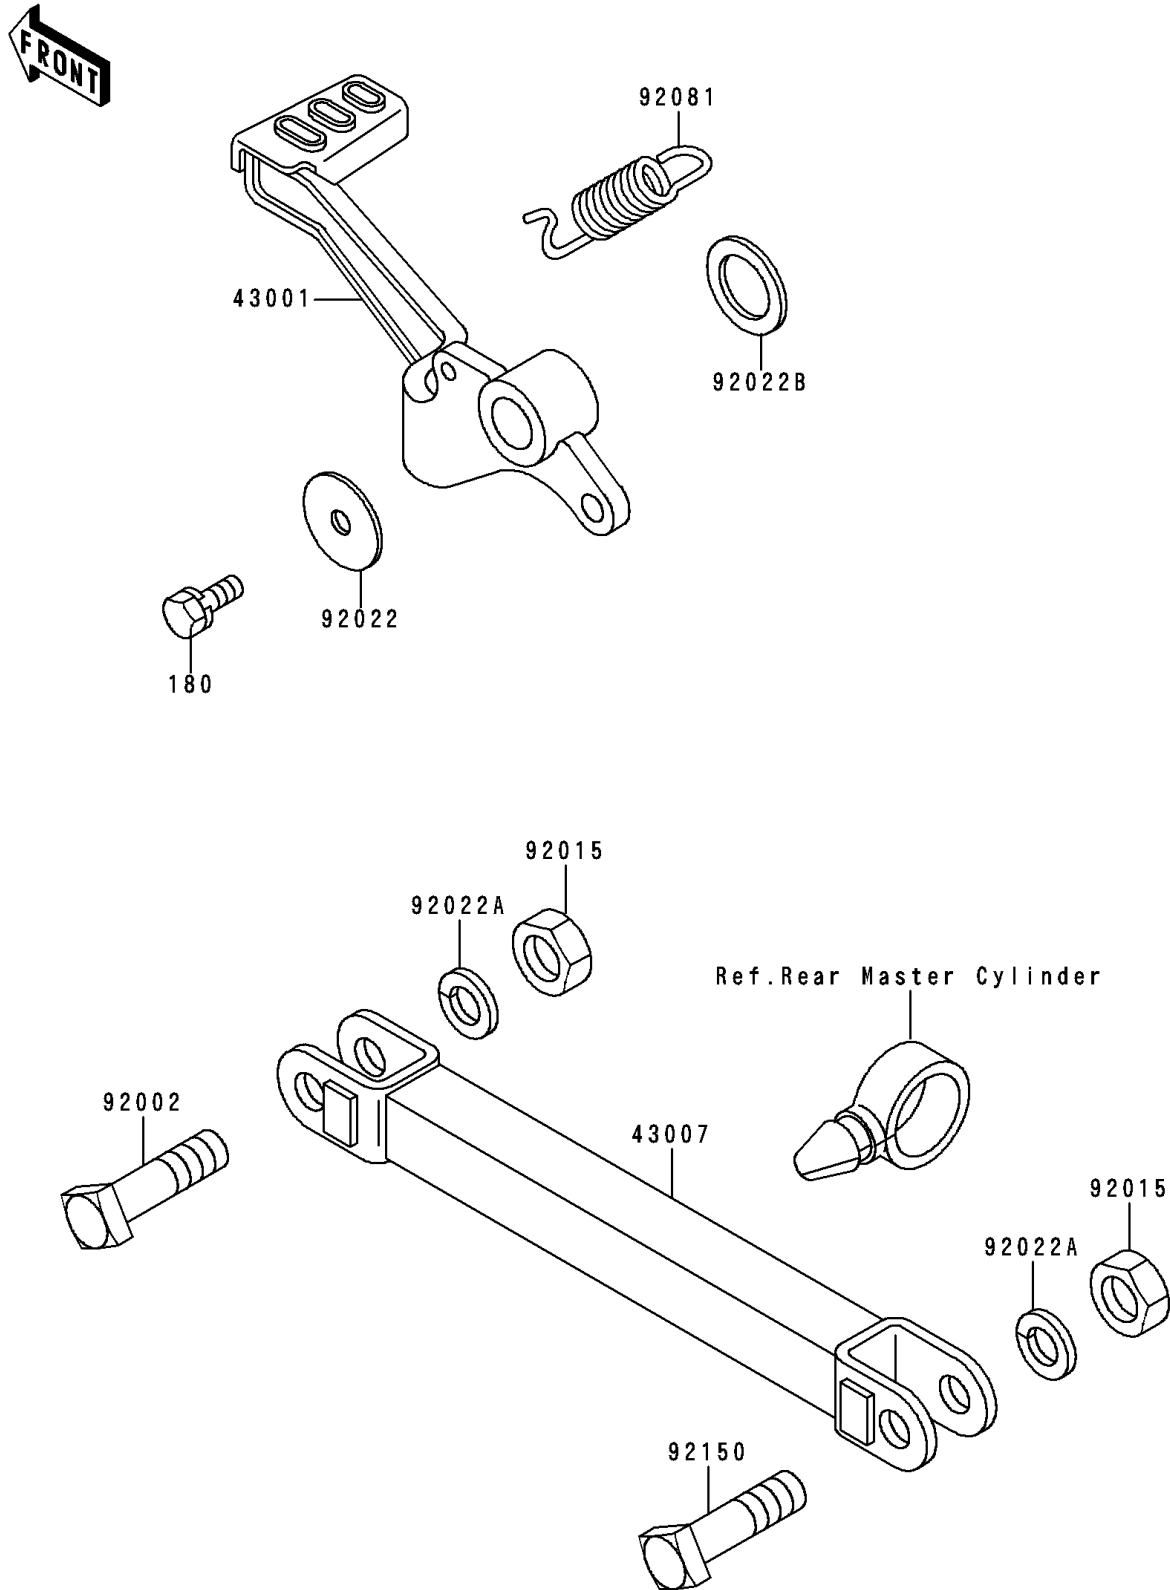

1996 Ninja[®] 250R

PARTS DIAGRAM

Brake Pedal/Torque Link

F2260

1996 Ninja[®] 250R

PARTS LIST

Brake Pedal/Torque Link

ITEM NAME

PART NUMBER

QUANTITY
