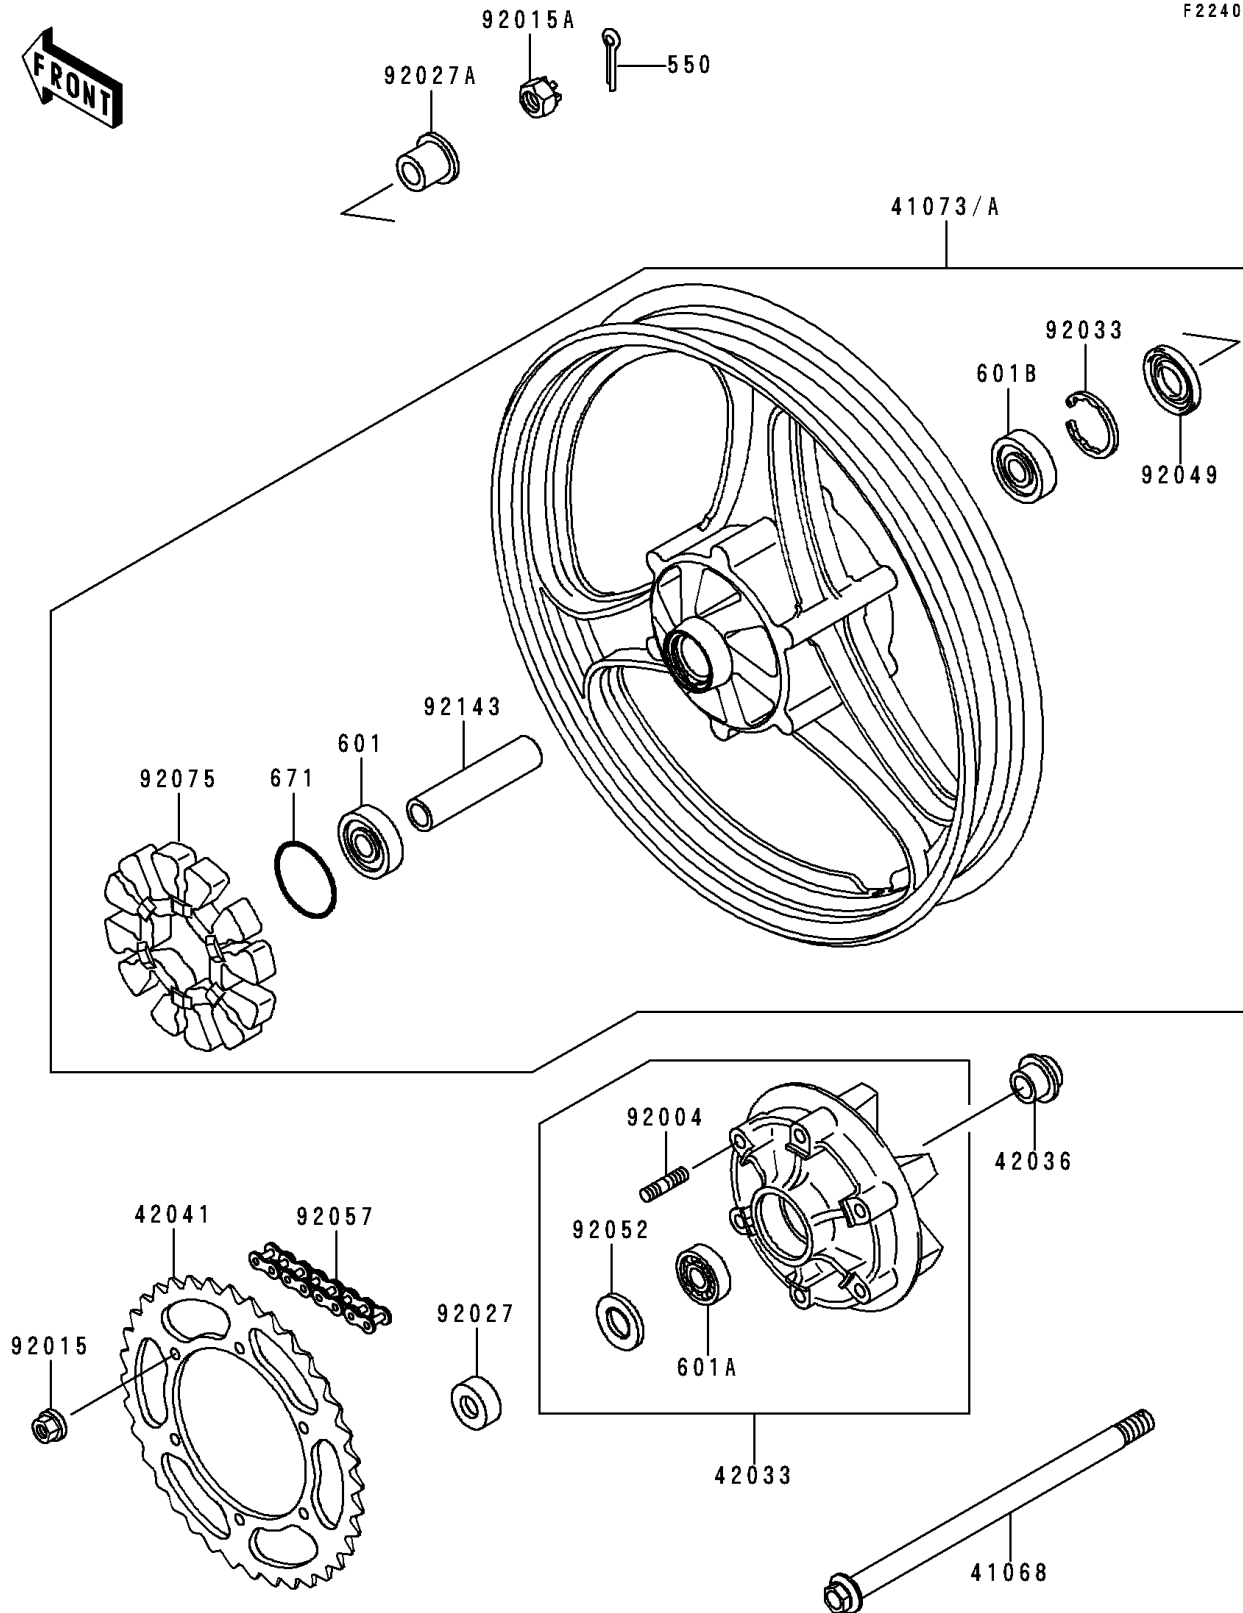

2000 Ninja[®] 250R

PARTS DIAGRAM

Rear Wheel/Chain

F2240

2000 Ninja[®] 250R

PARTS LIST

Rear Wheel/Chain

ITEM NAME

PART NUMBER

QUANTITY
