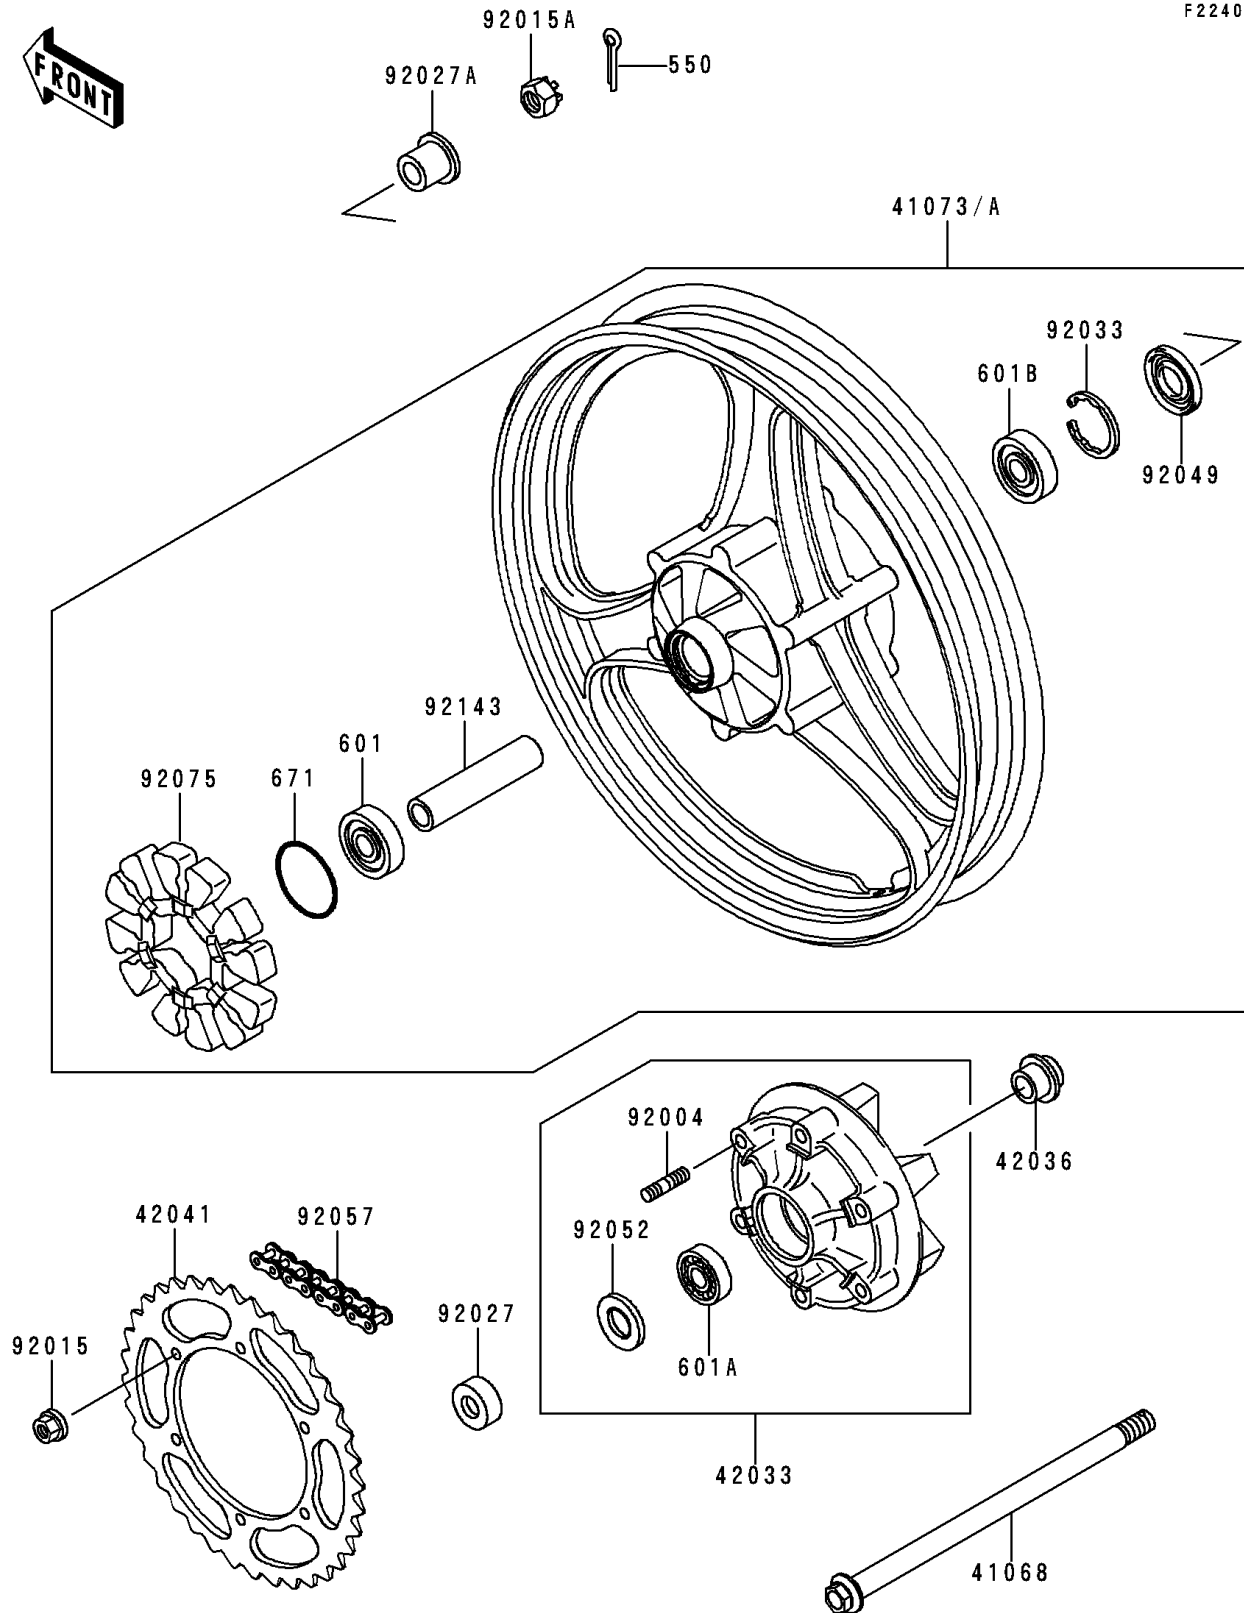

1996 Ninja[®] 250R

PARTS DIAGRAM

Rear Wheel/Chain

F2240

1996 Ninja[®] 250R

PARTS LIST

Rear Wheel/Chain

ITEM NAME

PART NUMBER

QUANTITY
