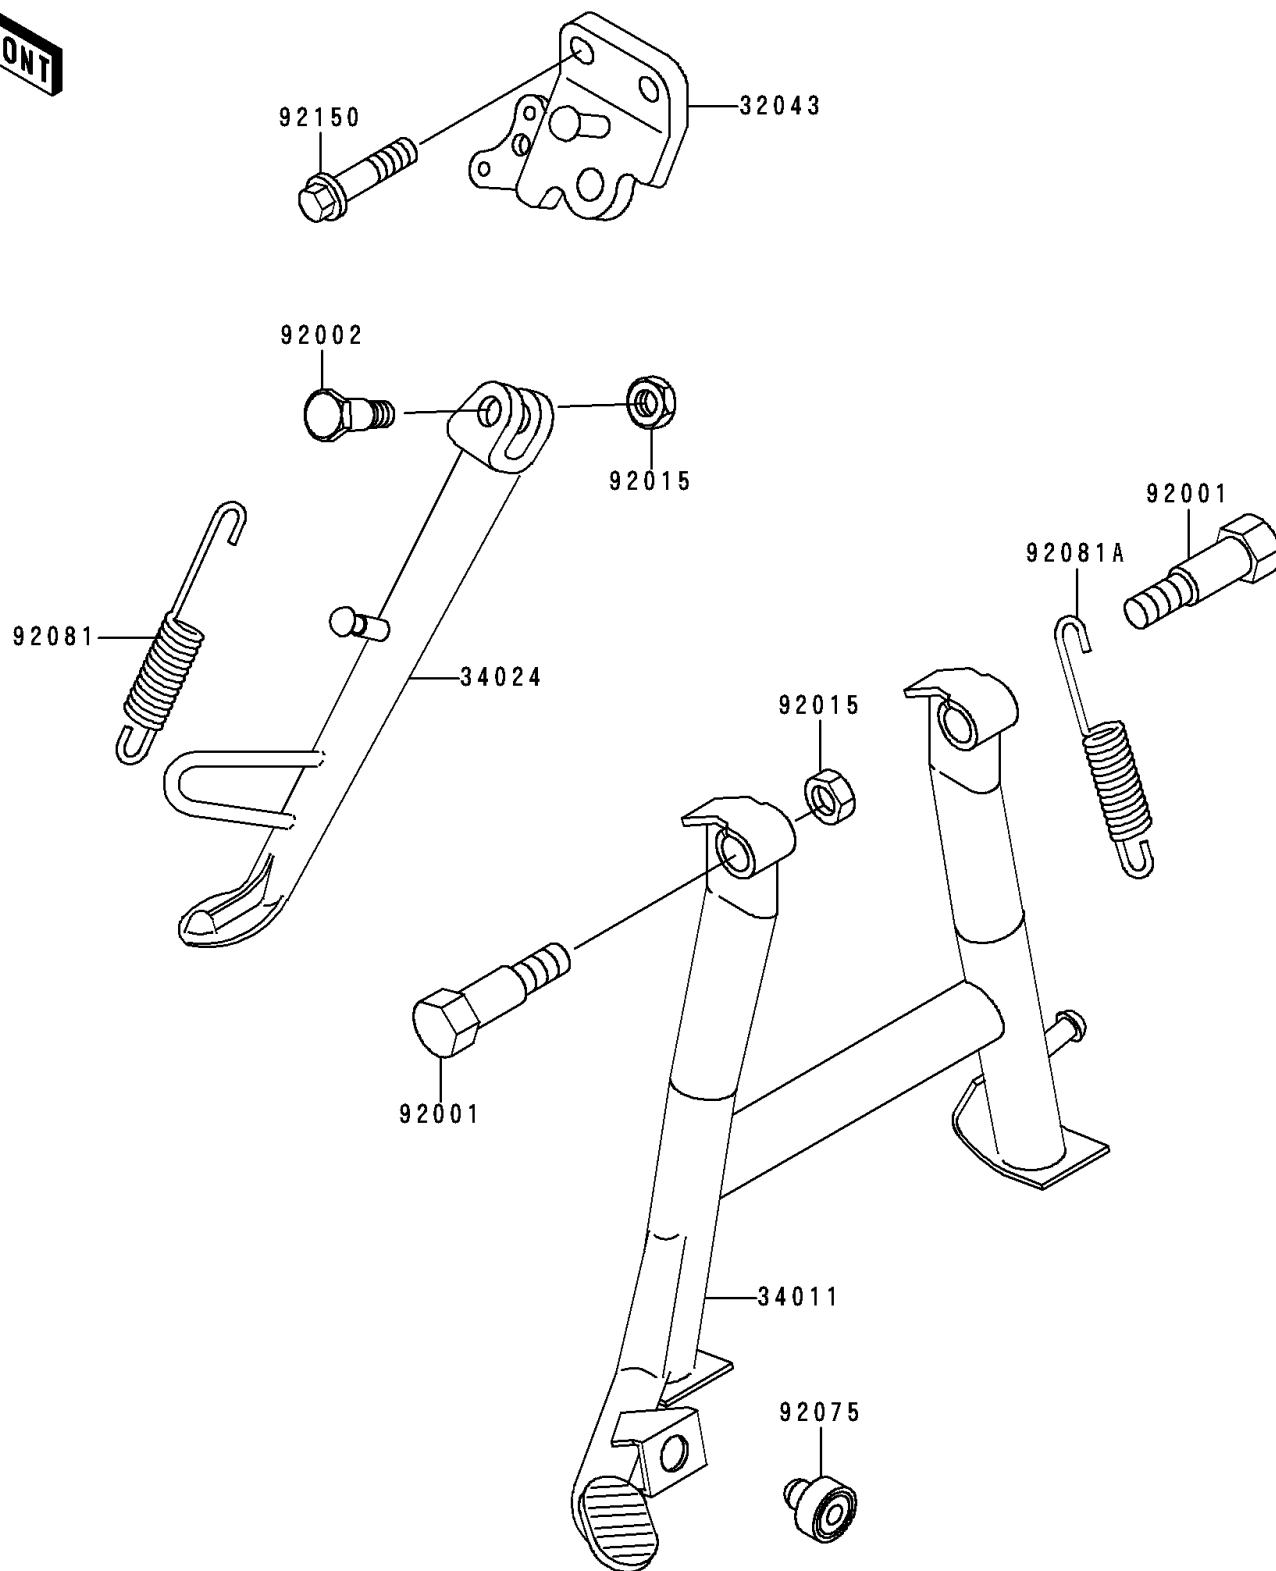

1998 Ninja[®] 250R

PARTS DIAGRAM

Stand(s)

Kawasaki

Let the Good Times Roll[®]

F2190

1998 Ninja[®] 250R

PARTS LIST

Stand(s)

ITEM NAME

PART NUMBER

QUANTITY
