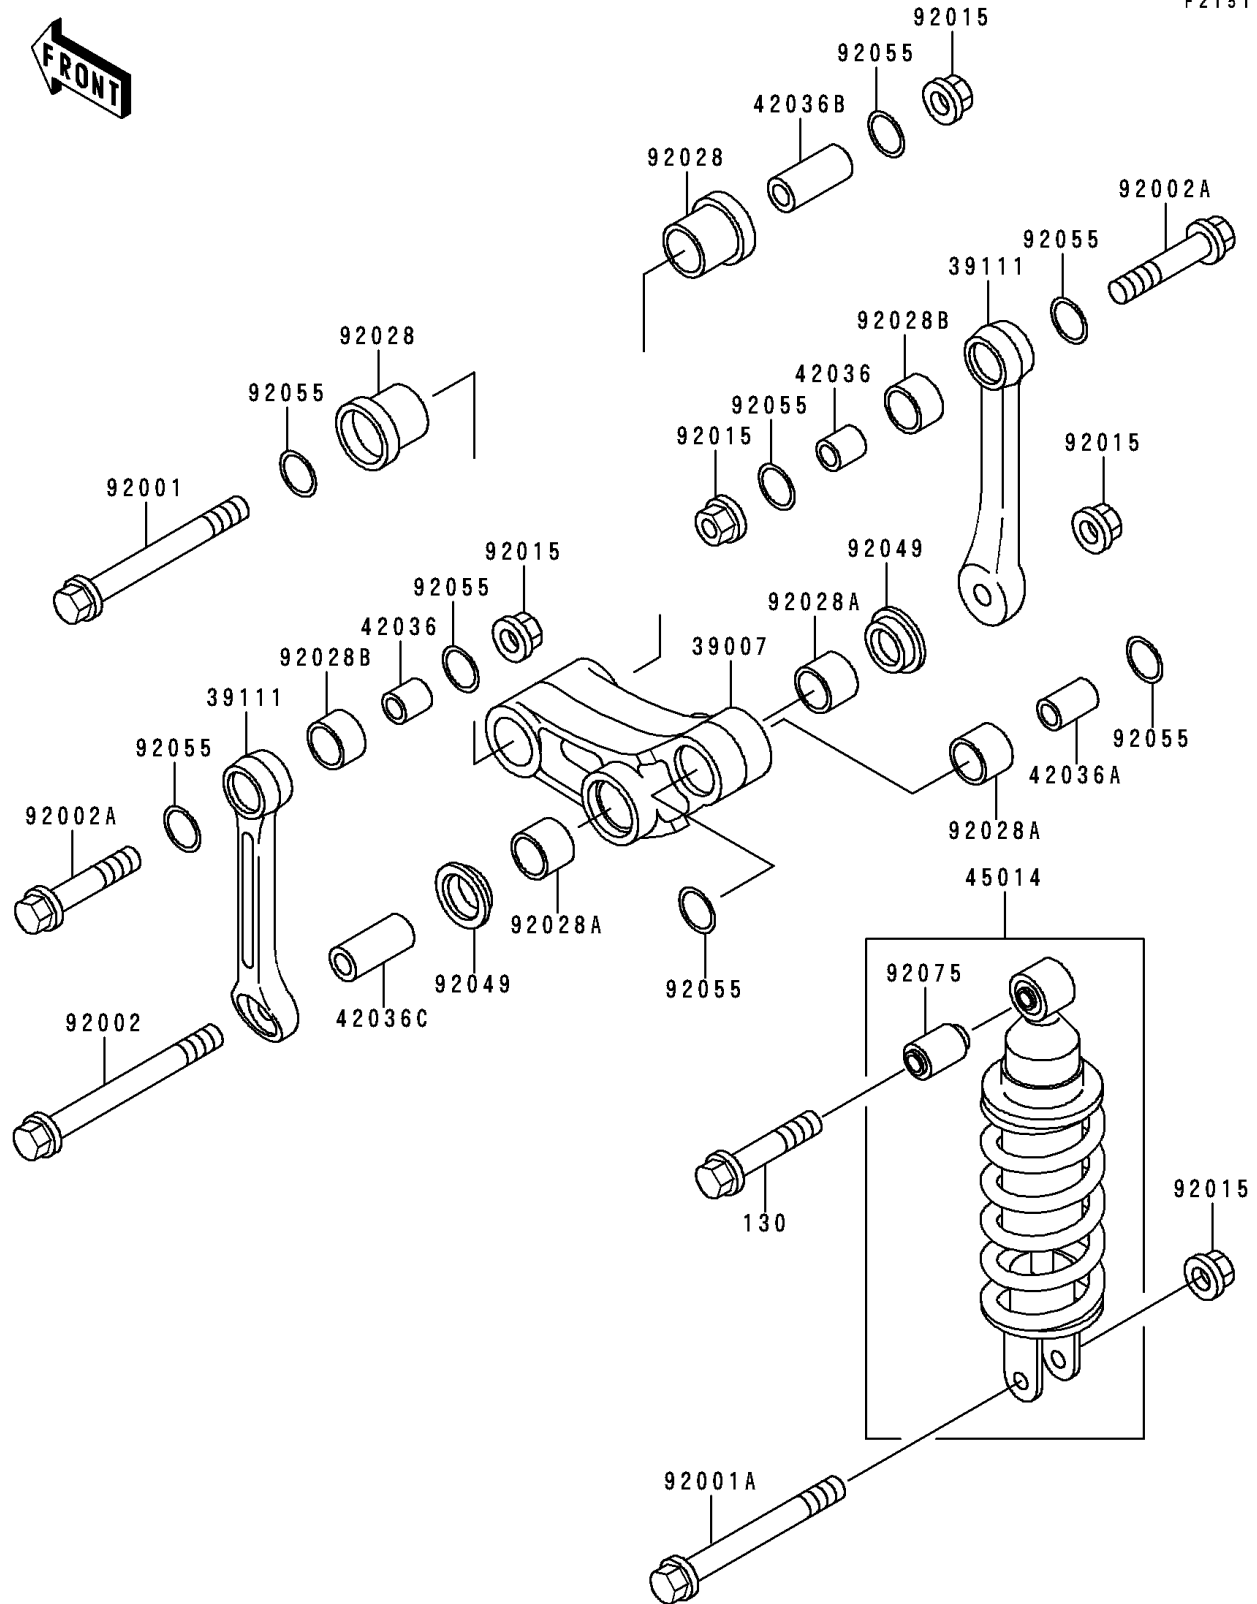

2000 Ninja[®] 250R

PARTS DIAGRAM

Suspension/Shock Absorber

F2151

2000 Ninja[®] 250R

PARTS LIST

Suspension/Shock Absorber

ITEM NAME

PART NUMBER

QUANTITY
