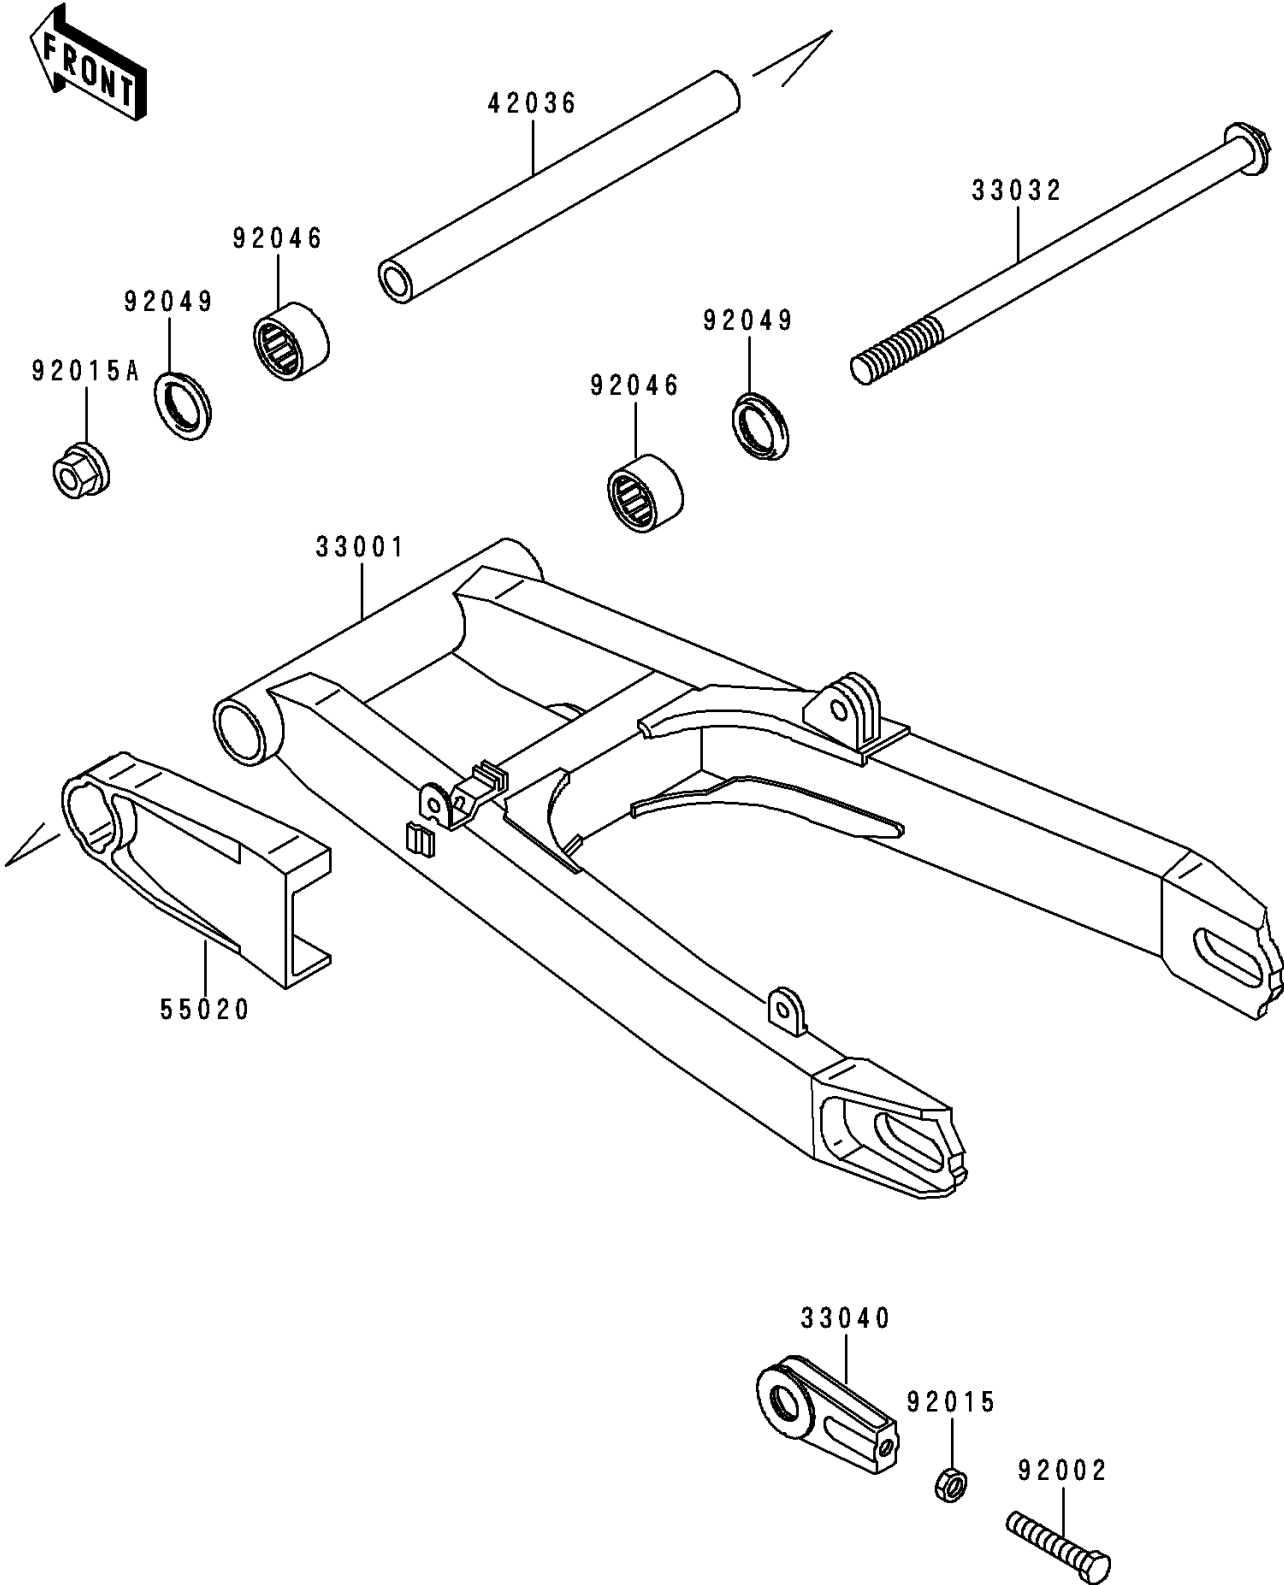

2000 Ninja[®] 250R

PARTS DIAGRAM

Swingarm

F2141

2000 Ninja[®] 250R

PARTS LIST

Swingarm

ITEM NAME

PART NUMBER

QUANTITY
