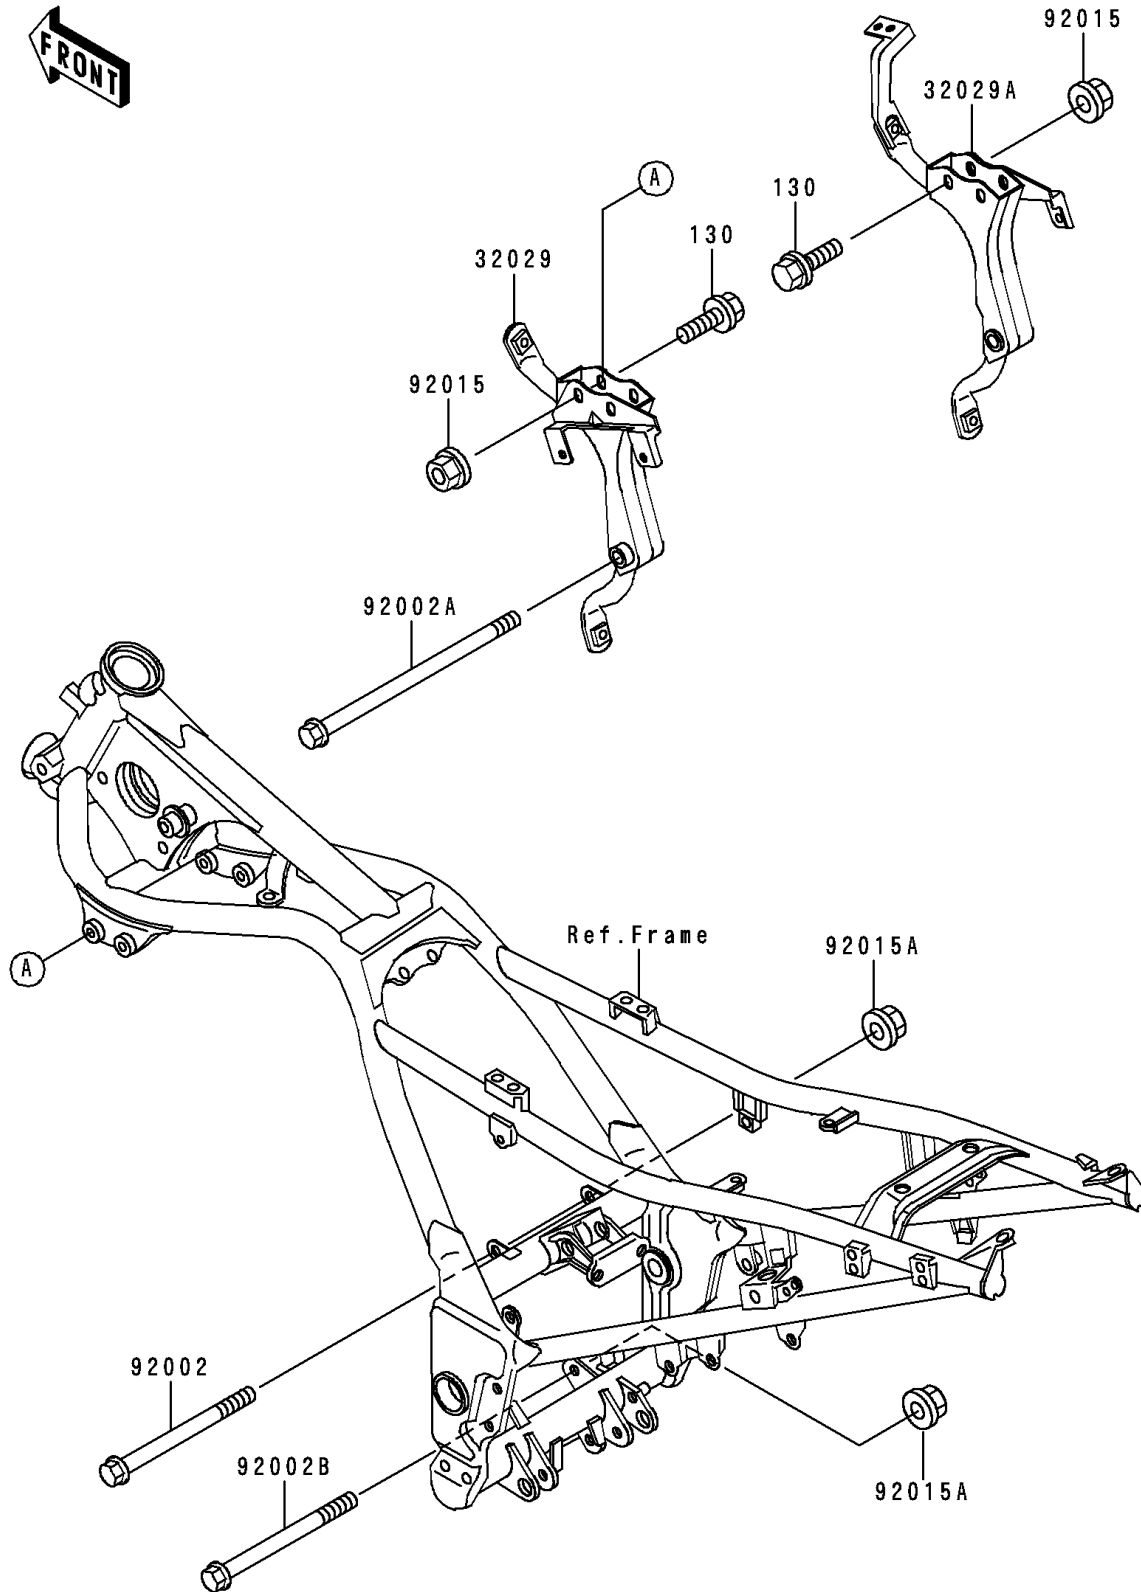

2000 Ninja[®] 250R

PARTS DIAGRAM

Frame Fittings

F 2131

2000 Ninja[®] 250R

PARTS LIST

Frame Fittings

ITEM NAME

PART NUMBER

QUANTITY
