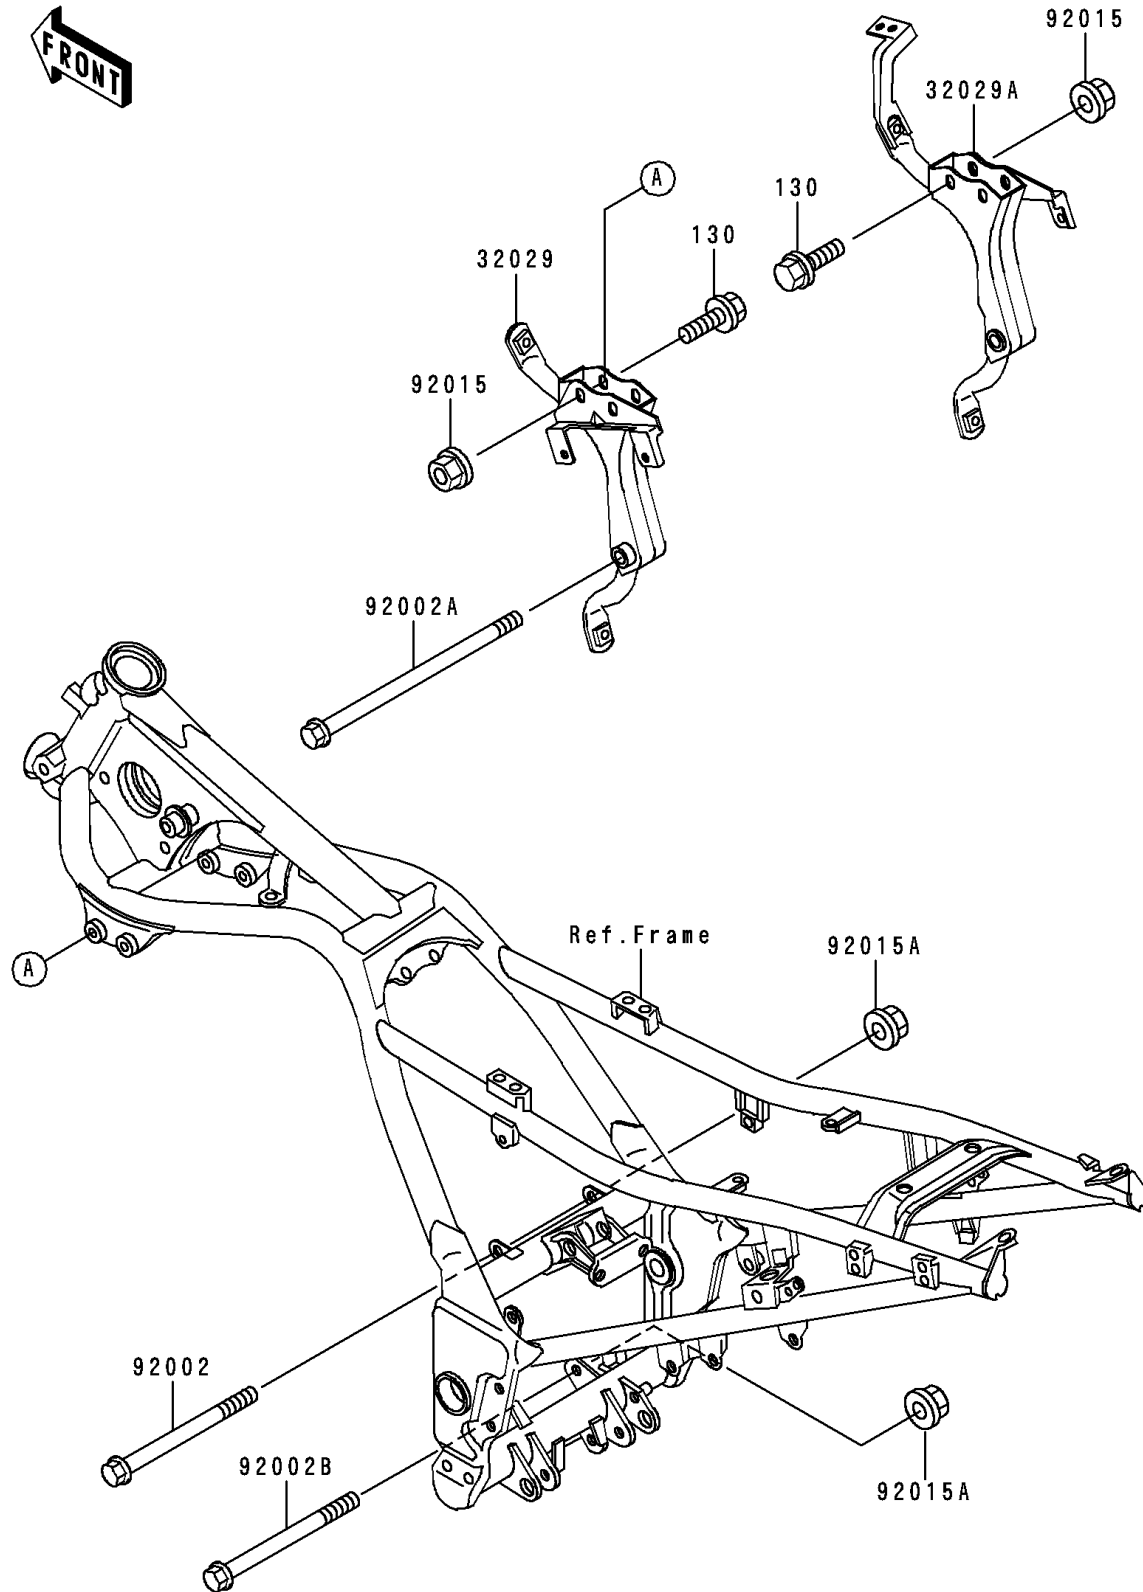

1996 Ninja[®] 250R

PARTS DIAGRAM

Frame Fittings

F 2131

1996 Ninja[®] 250R

PARTS LIST

Frame Fittings

ITEM NAME

PART NUMBER

QUANTITY
