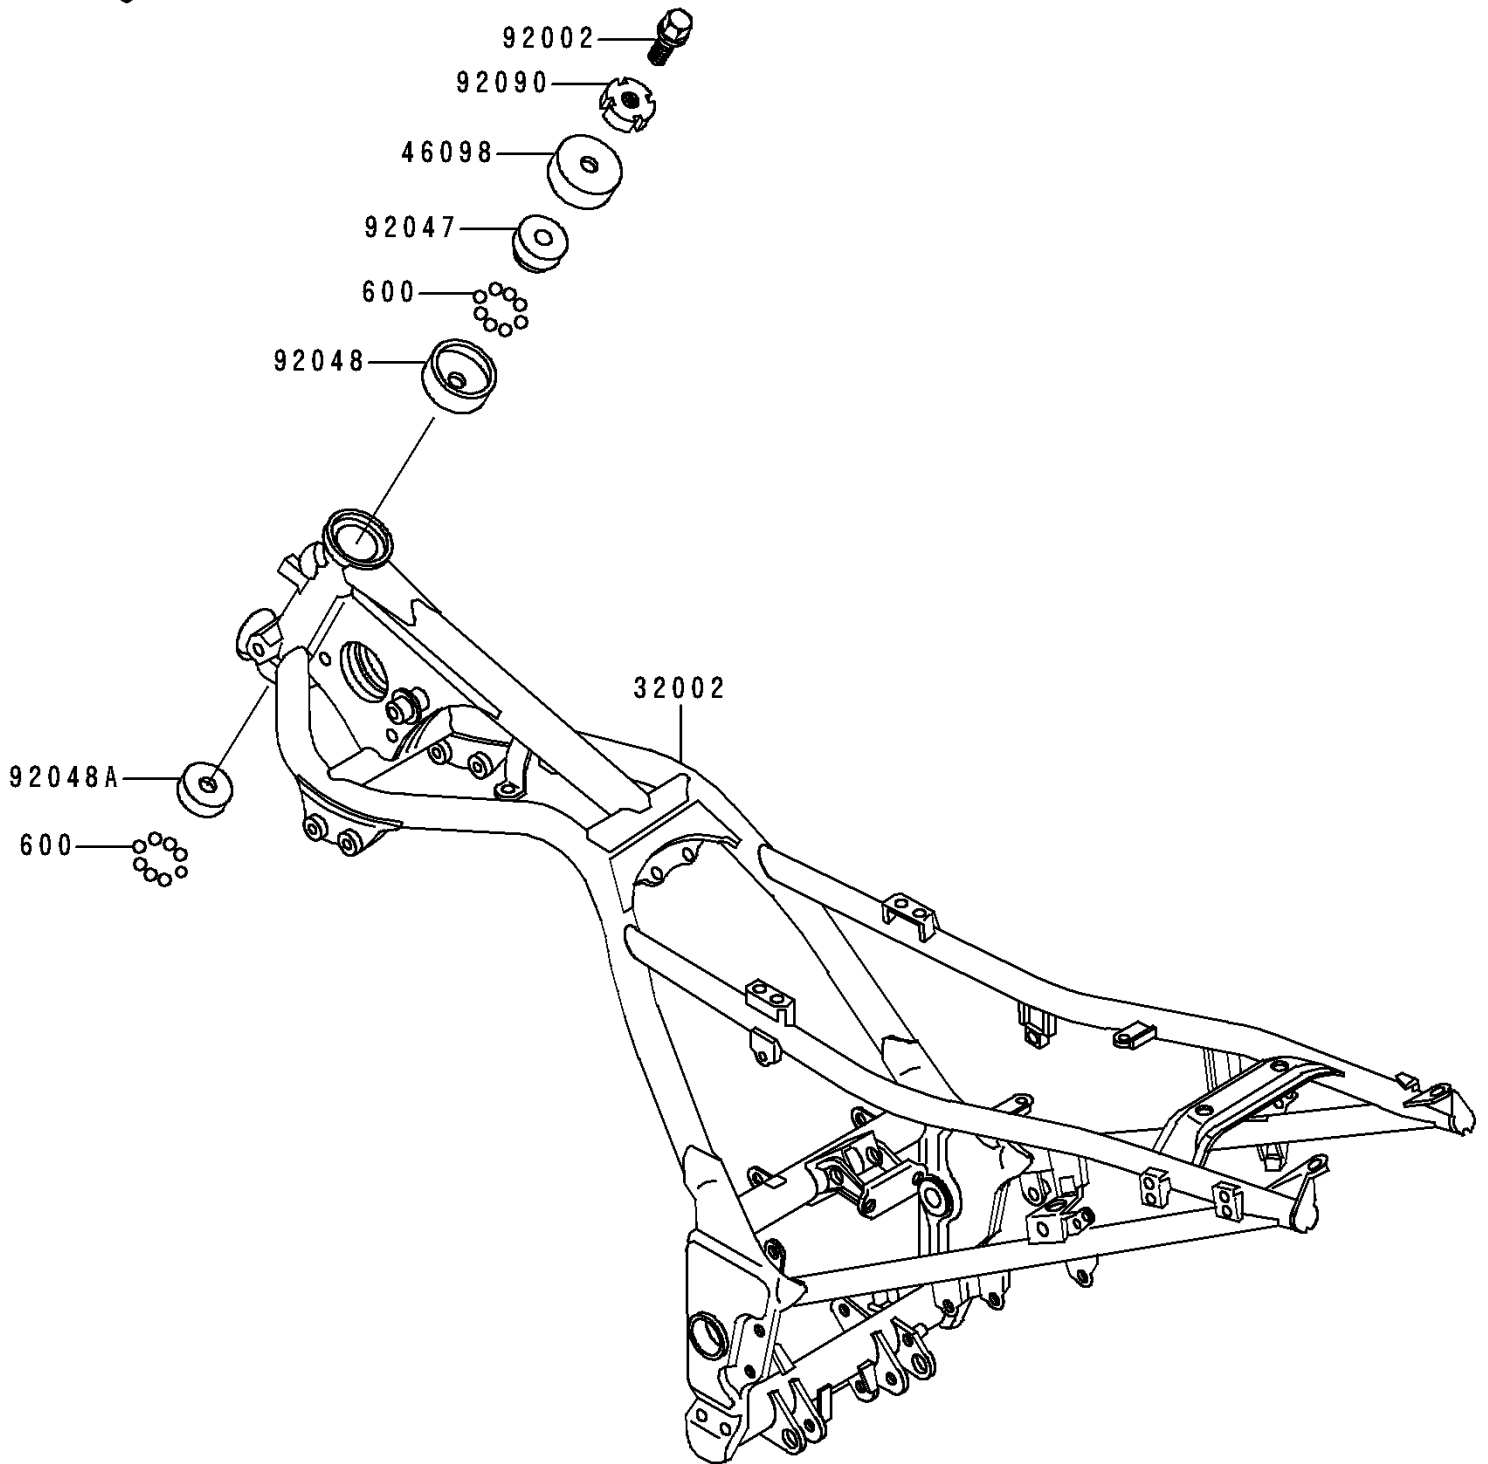

2000 Ninja[®] 250R

PARTS DIAGRAM

Frame

F 2120

2000 Ninja[®] 250R

PARTS LIST

Frame

ITEM NAME

PART NUMBER

QUANTITY
