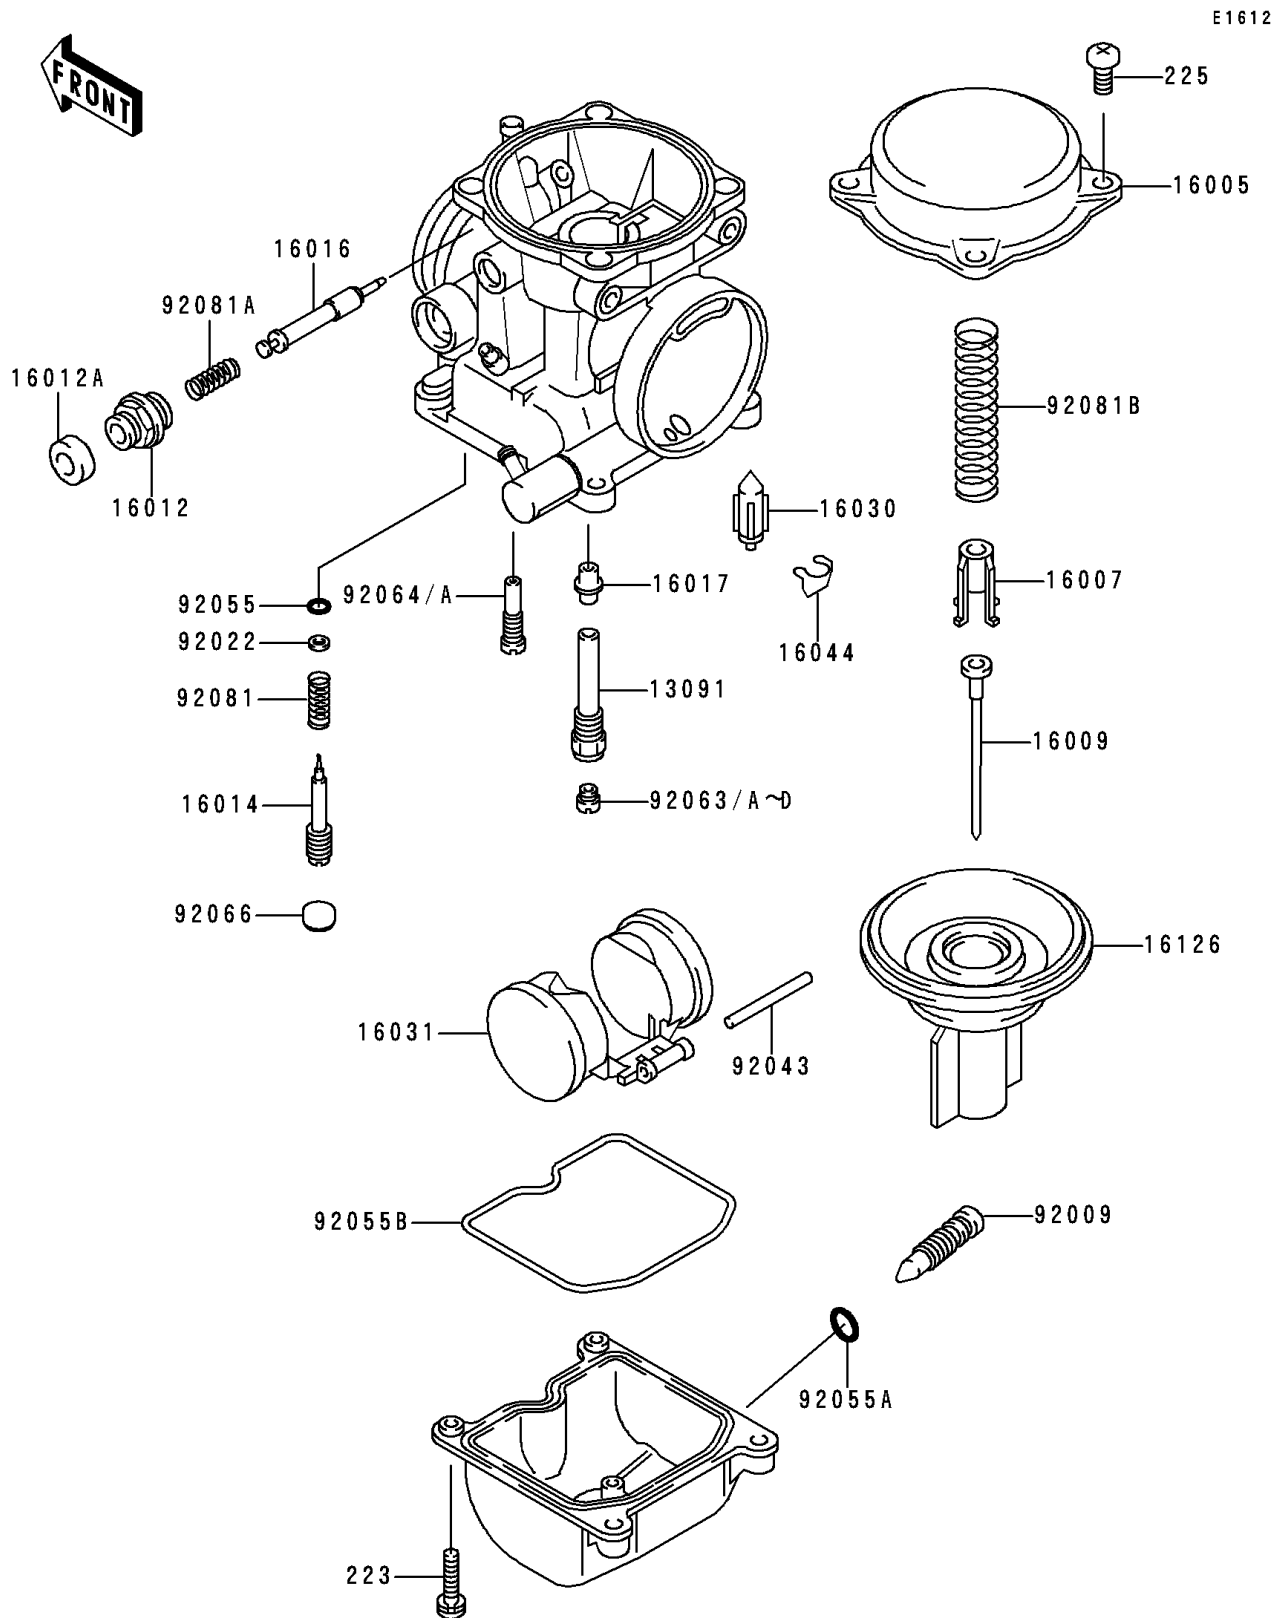

2000 Ninja[®] 250R

PARTS DIAGRAM

Carburetor Parts

2000 Ninja[®] 250R

PARTS LIST

Carburetor Parts

ITEM NAME

PART NUMBER

QUANTITY
