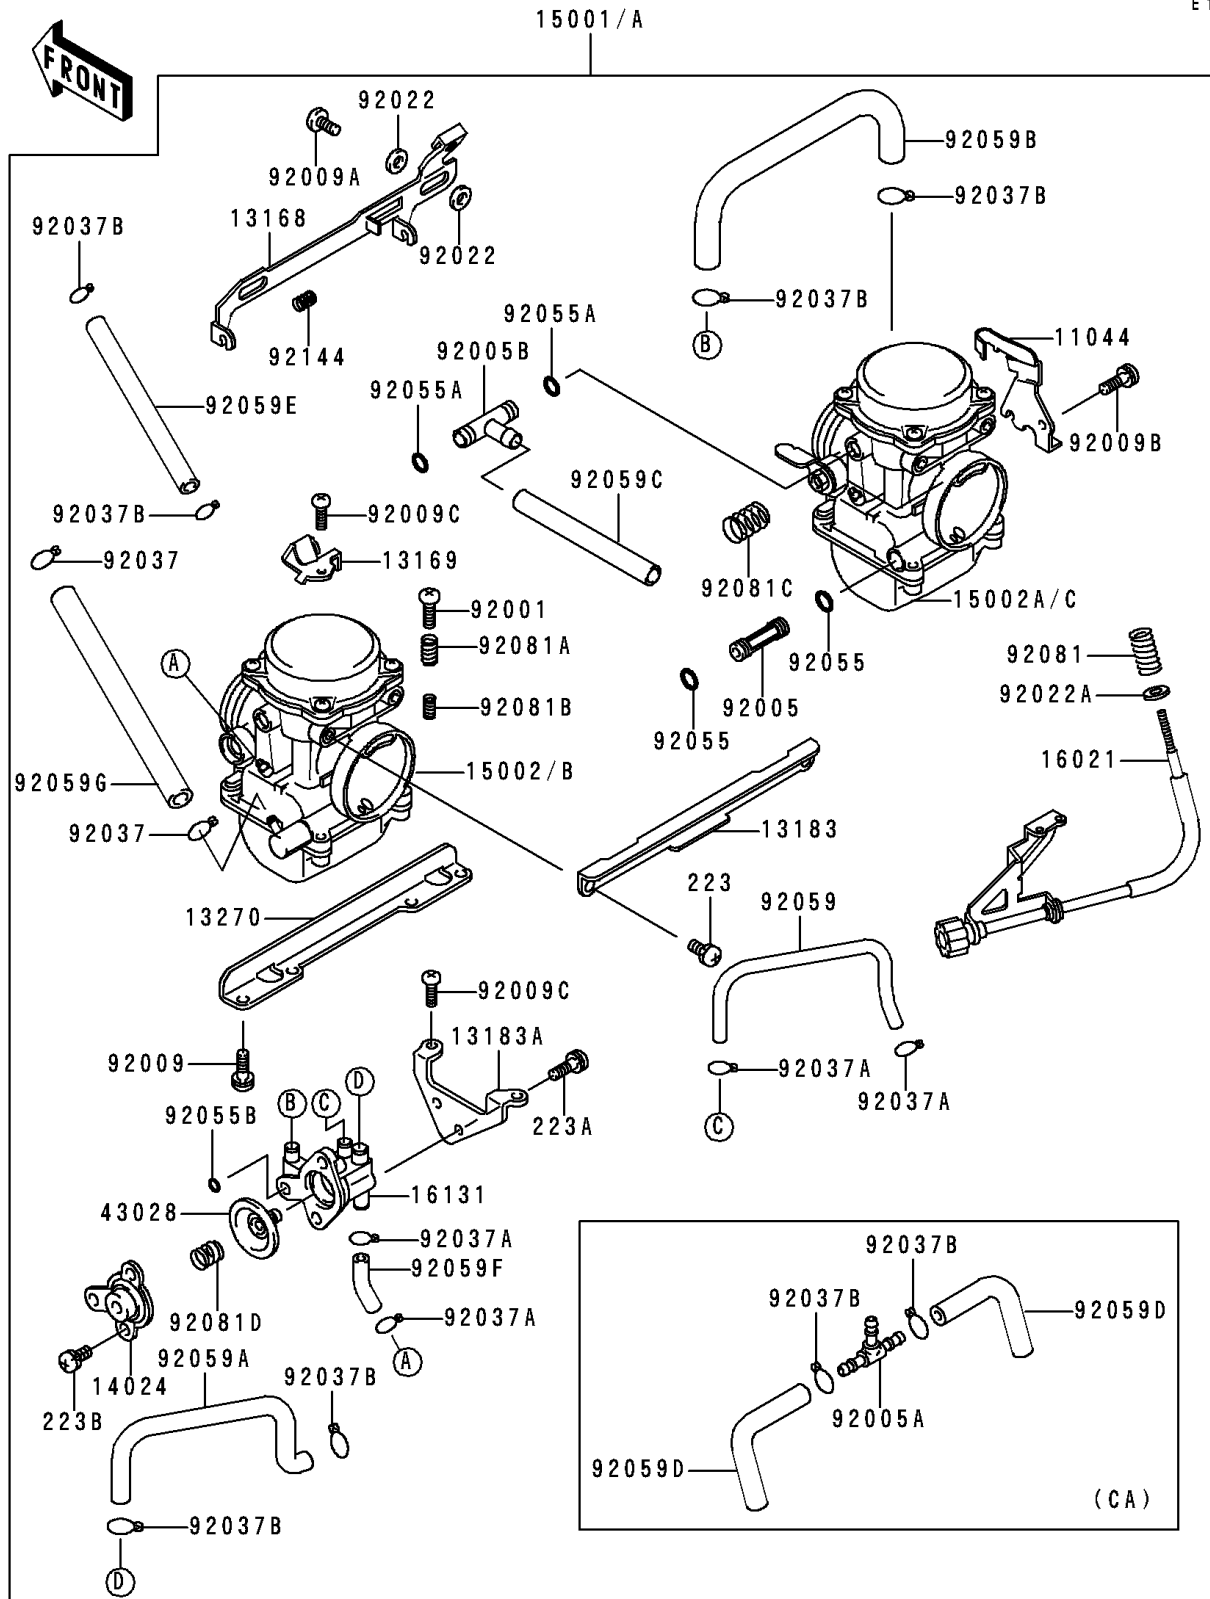

1996 Ninja[®] 250R

PARTS DIAGRAM

Carburetor

E1611

1996 Ninja[®] 250R

PARTS LIST

Carburetor

ITEM NAME

PART NUMBER

QUANTITY
