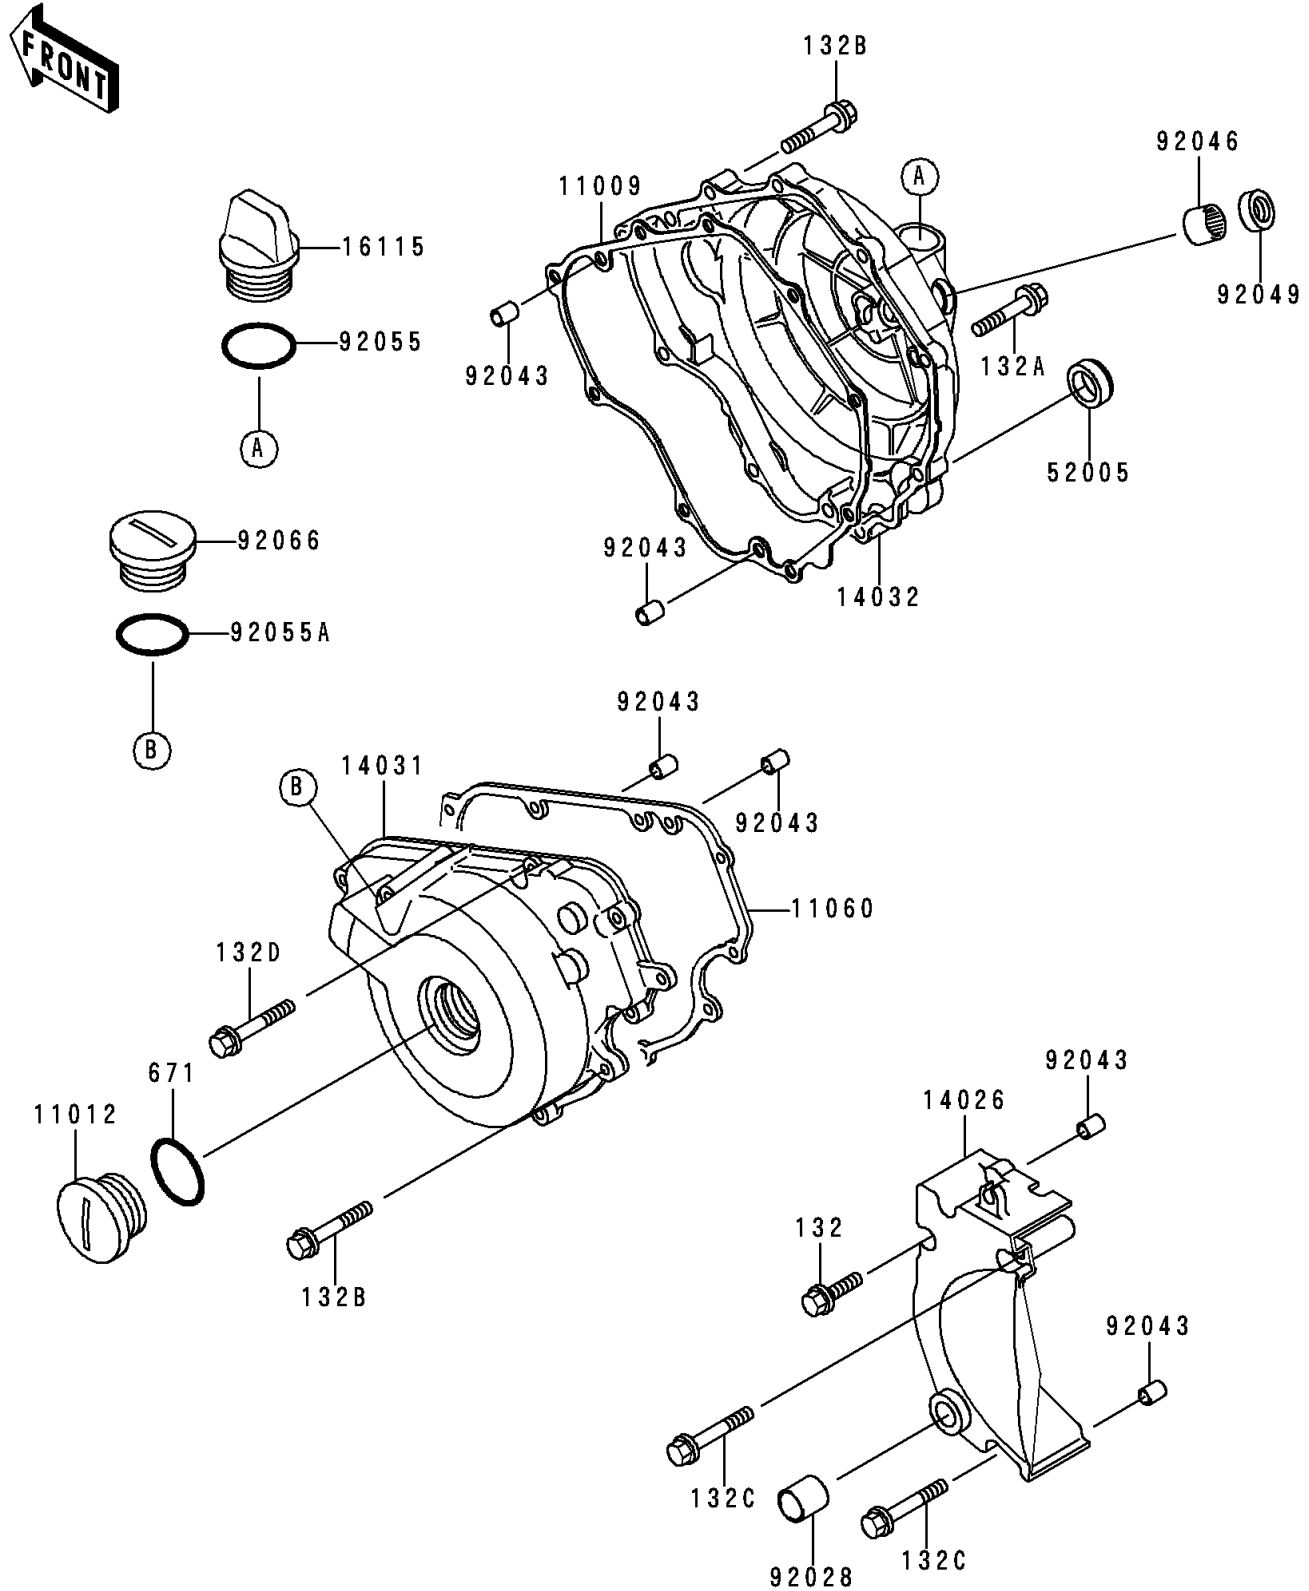

2000 Ninja[®] 250R

PARTS DIAGRAM

Engine Cover(s)

E1431

2000 Ninja[®] 250R

PARTS LIST

Engine Cover(s)

ITEM NAME

PART NUMBER

QUANTITY
