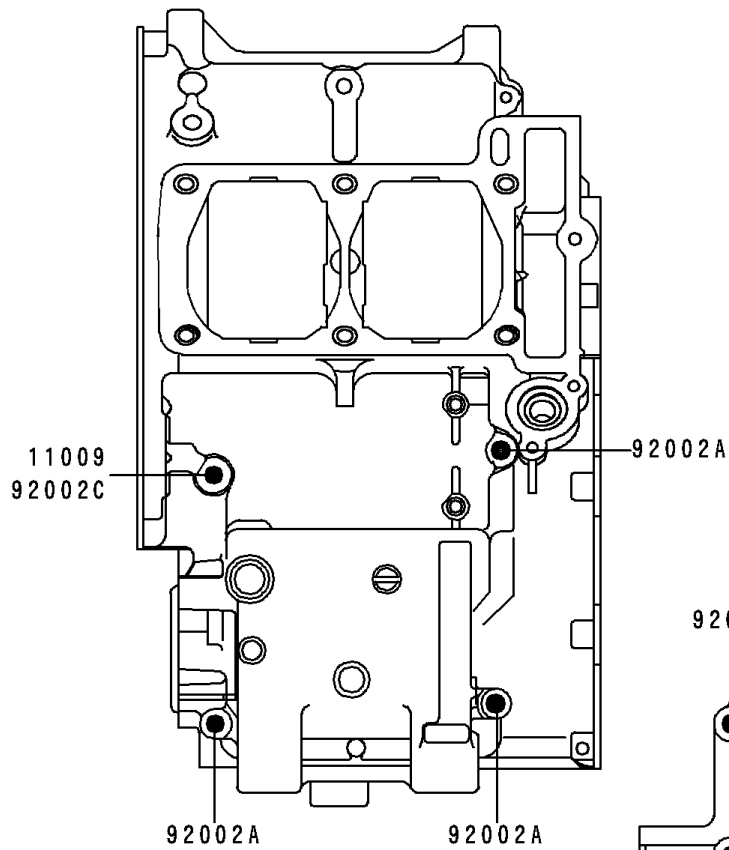

1996 Ninja[®] 250R

PARTS DIAGRAM

Crankcase Bolt Pattern

E1412

Upper Case

Lower Case

1996 Ninja[®] 250R

PARTS LIST

Crankcase Bolt Pattern

ITEM NAME

PART NUMBER

QUANTITY
