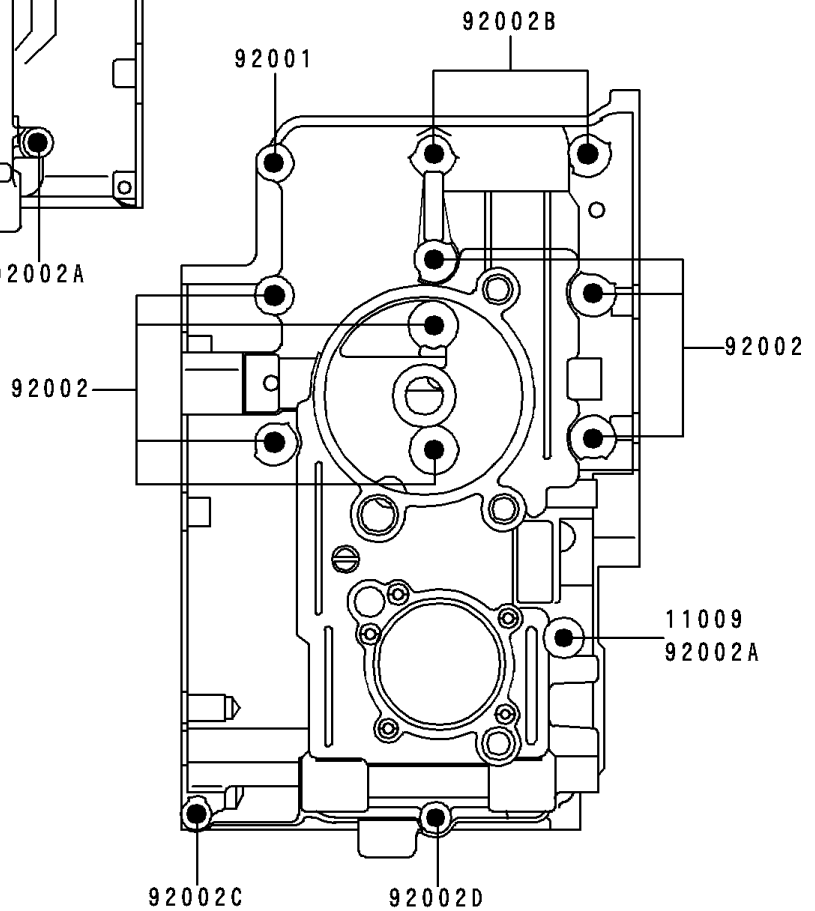

1996 Ninja[®] 250R

PARTS DIAGRAM

Crankcase Bolt Pattern

E1412

Upper Case

Lower Case

1996 Ninja[®] 250R

PARTS LIST

Crankcase Bolt Pattern

ITEM NAME

PART NUMBER

QUANTITY
