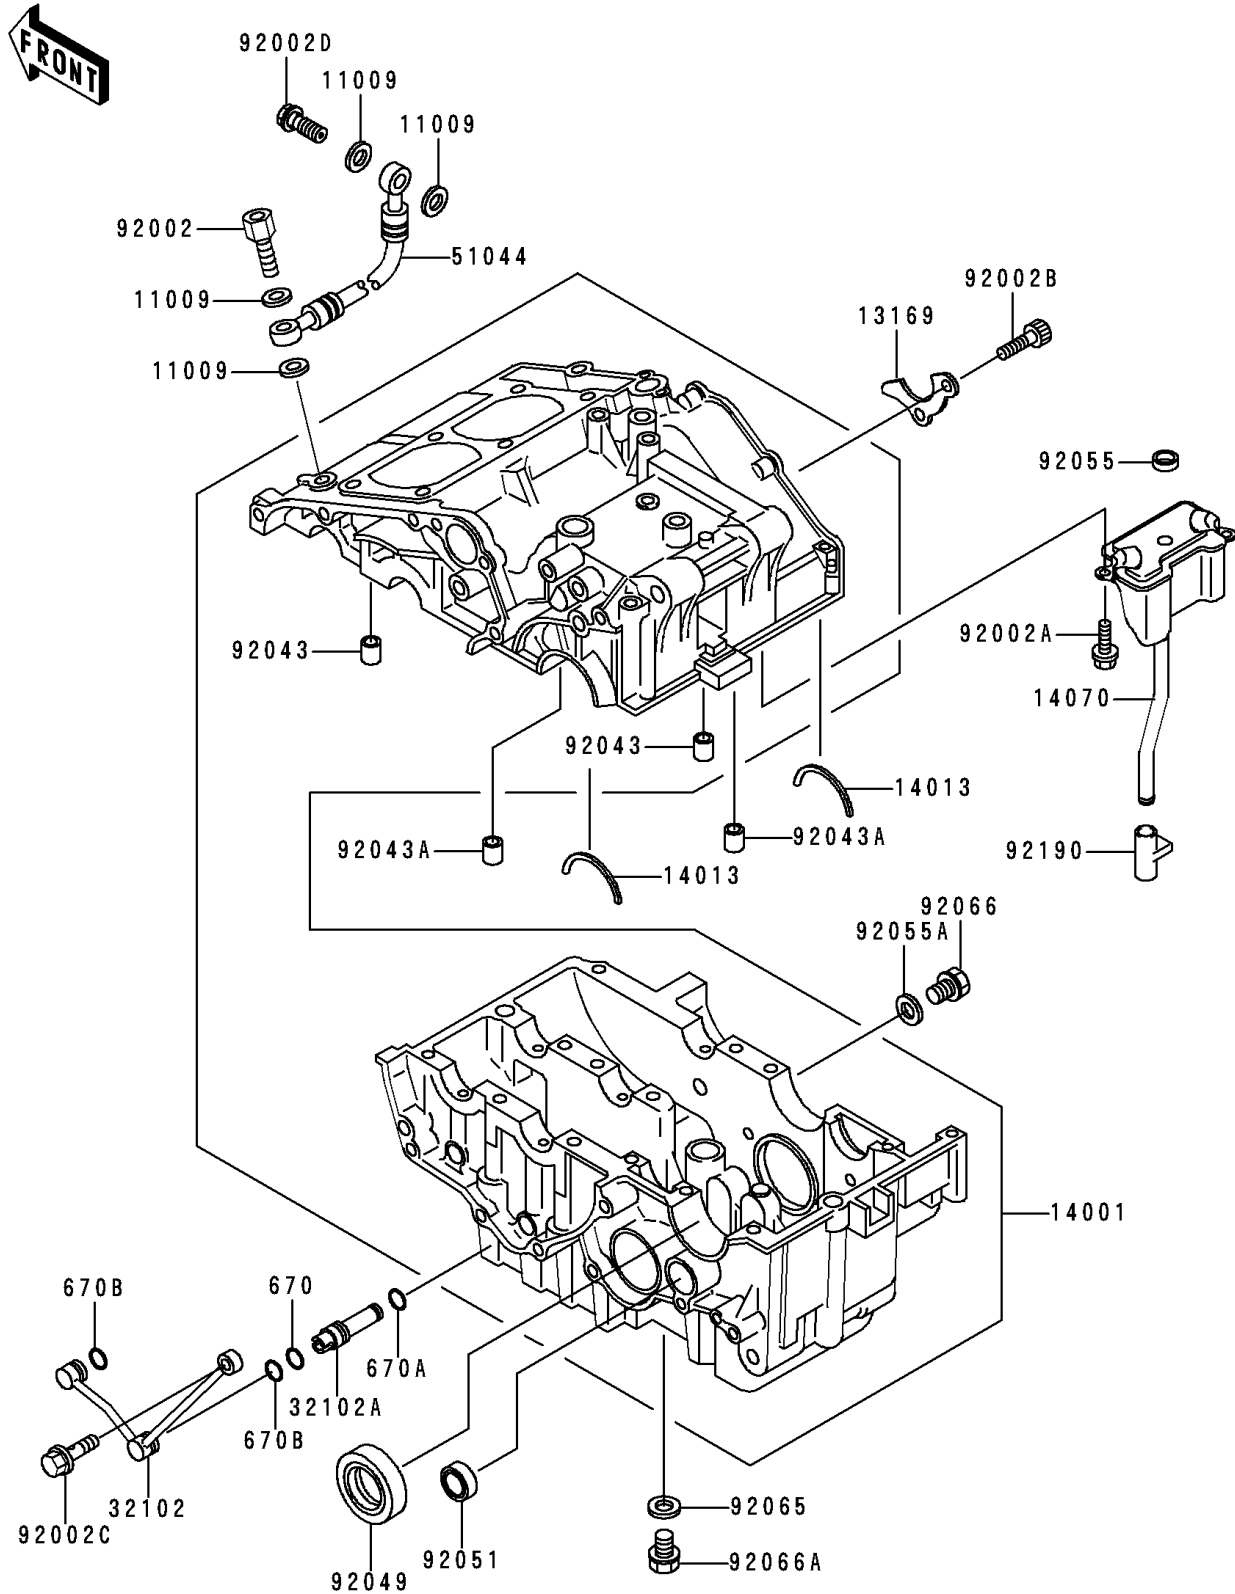

2000 Ninja[®] 250R

PARTS DIAGRAM

Crankcase

E1411

2000 Ninja[®] 250R

PARTS LIST

Crankcase

ITEM NAME

PART NUMBER

QUANTITY
