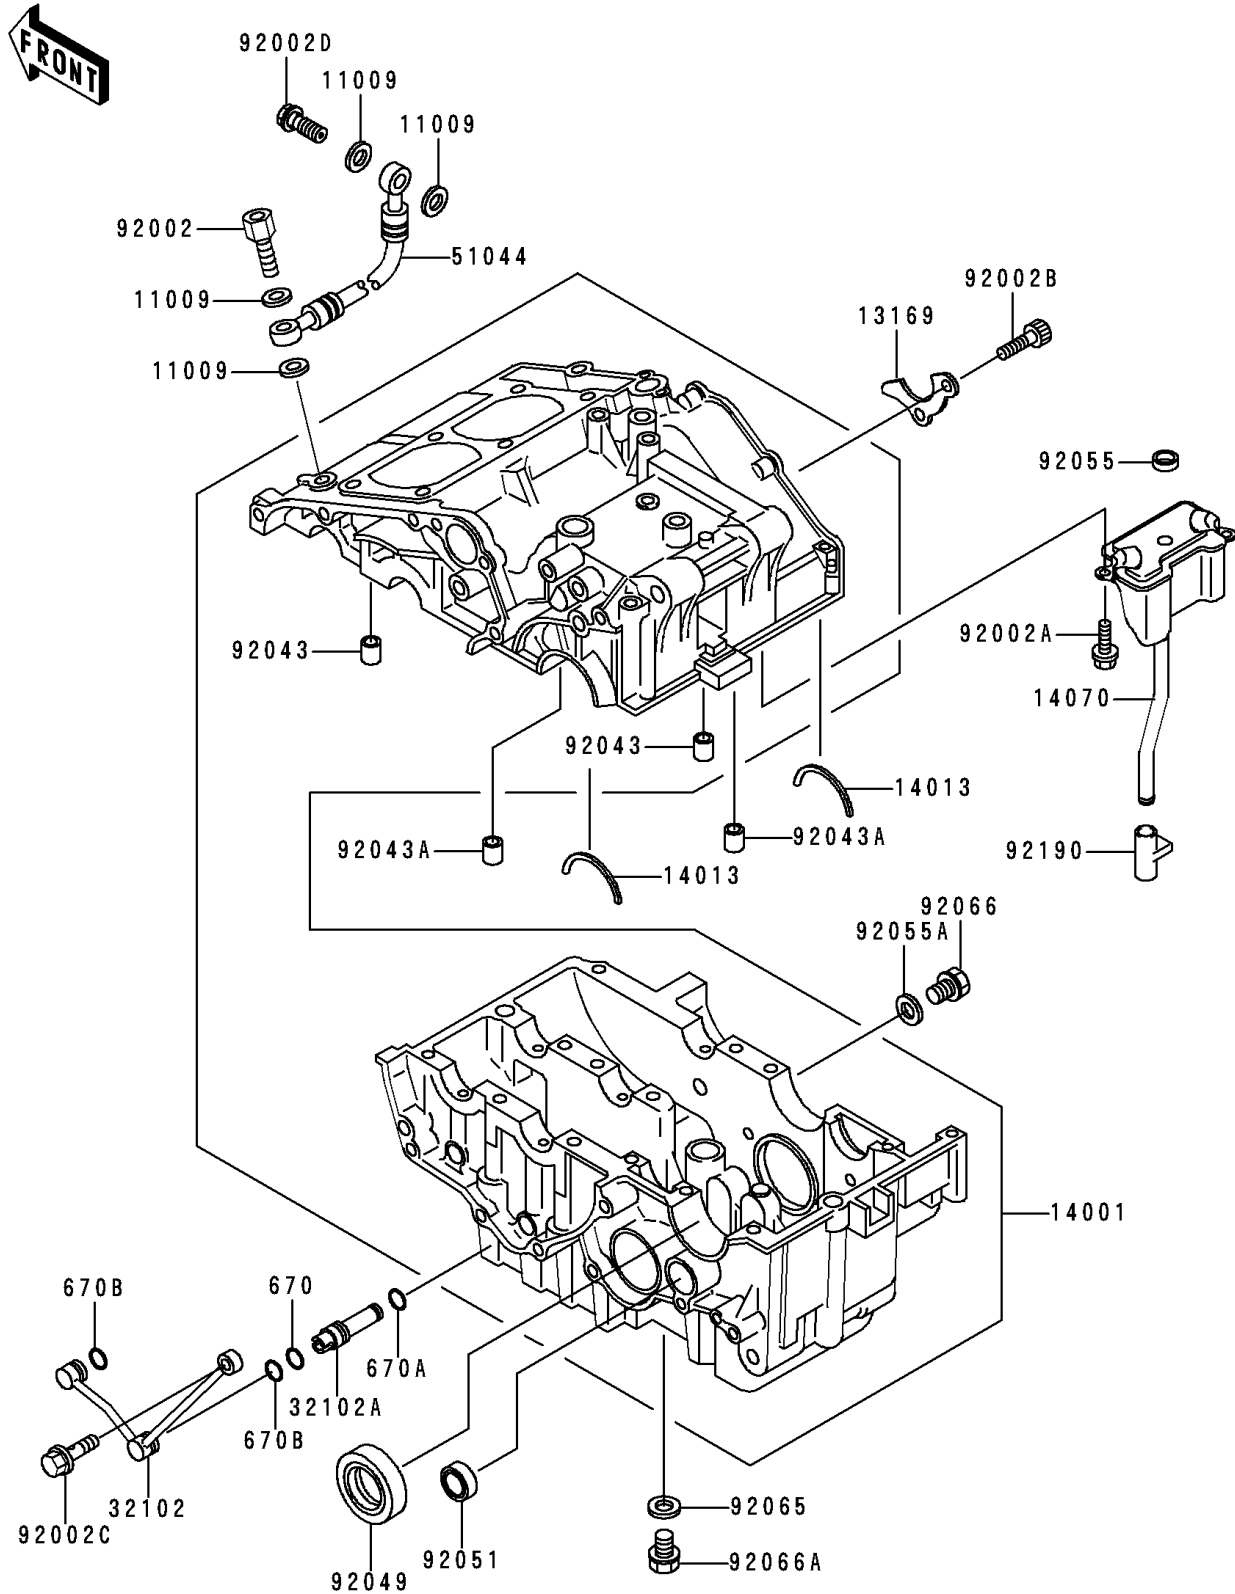

1996 Ninja[®] 250R

PARTS DIAGRAM

Crankcase

E1411

1996 Ninja[®] 250R

PARTS LIST

Crankcase

ITEM NAME

PART NUMBER

QUANTITY
