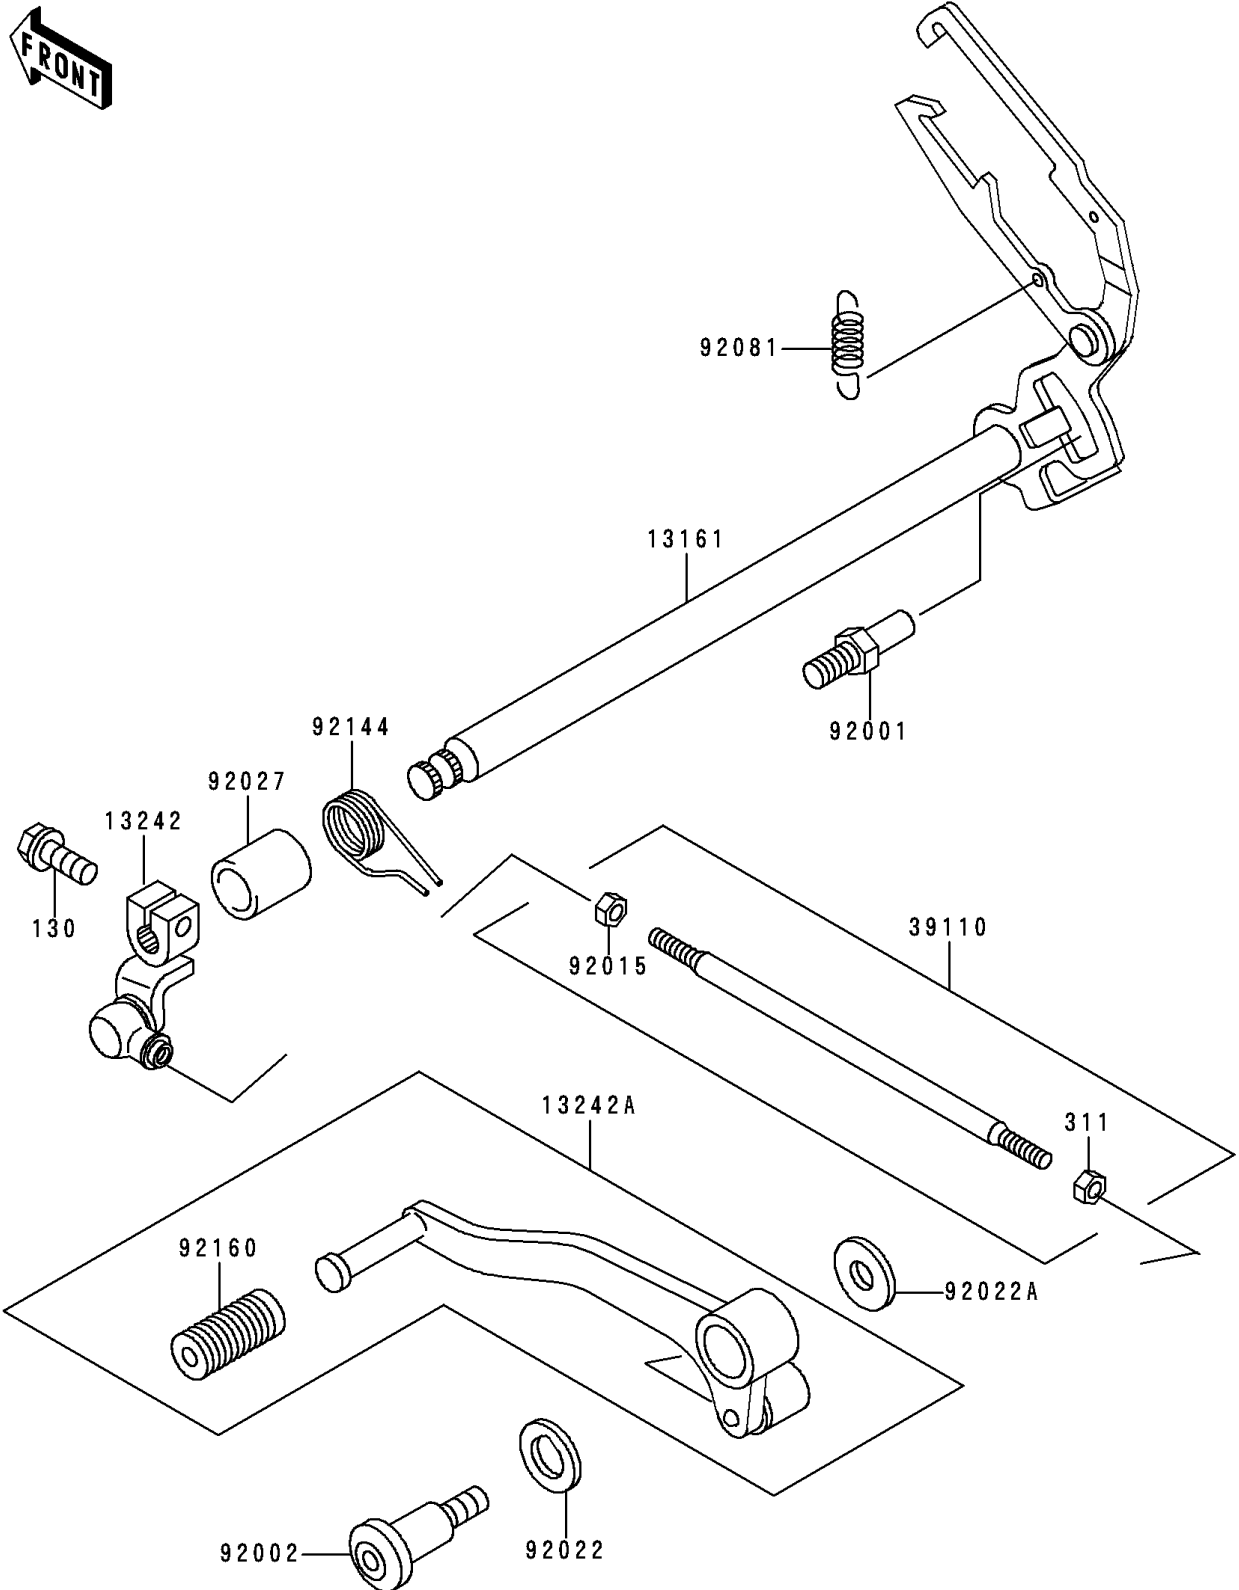

1997 Ninja® 250R

PARTS DIAGRAM

Gear Change Mechanism

E1370

1997 Ninja[®] 250R

PARTS LIST

Gear Change Mechanism

ITEM NAME

PART NUMBER

QUANTITY
