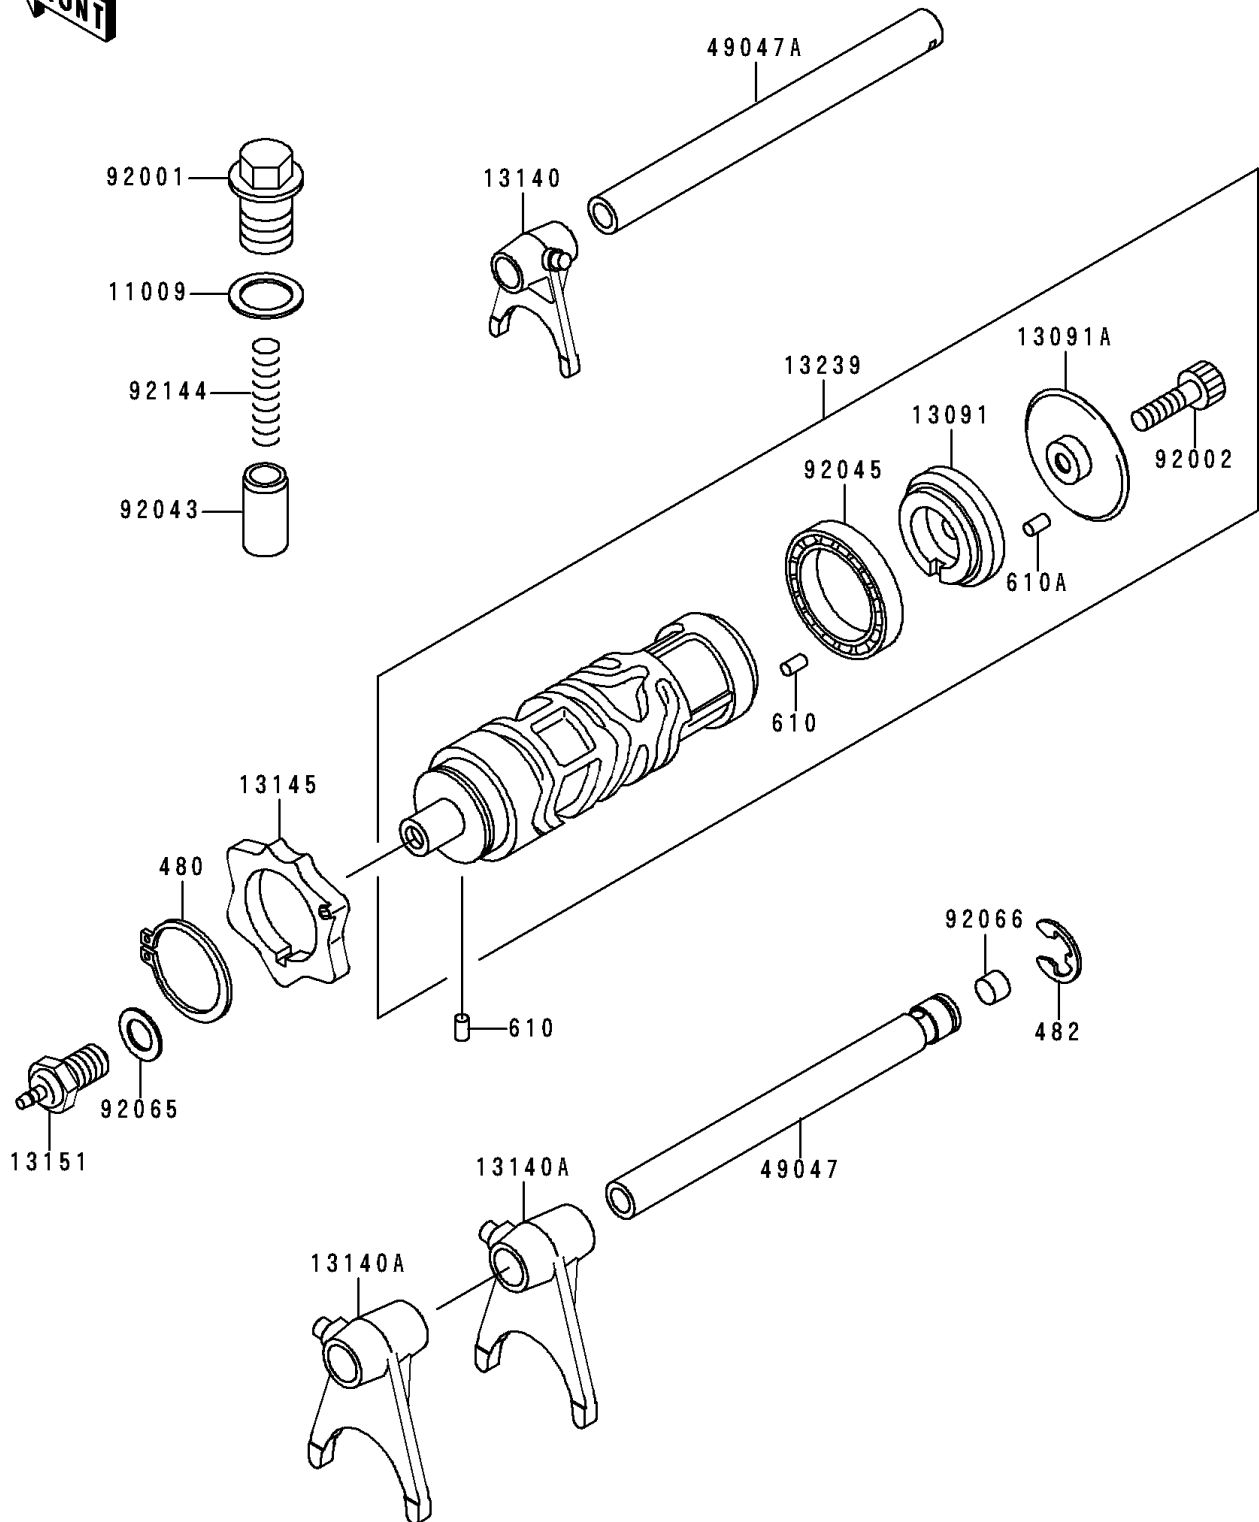

2000 Ninja[®] 250R

PARTS DIAGRAM

Gear Change Drum/Shift Fork(s)

E1362

2000 Ninja[®] 250R

PARTS LIST

Gear Change Drum/Shift Fork(s)

ITEM NAME

PART NUMBER

QUANTITY
