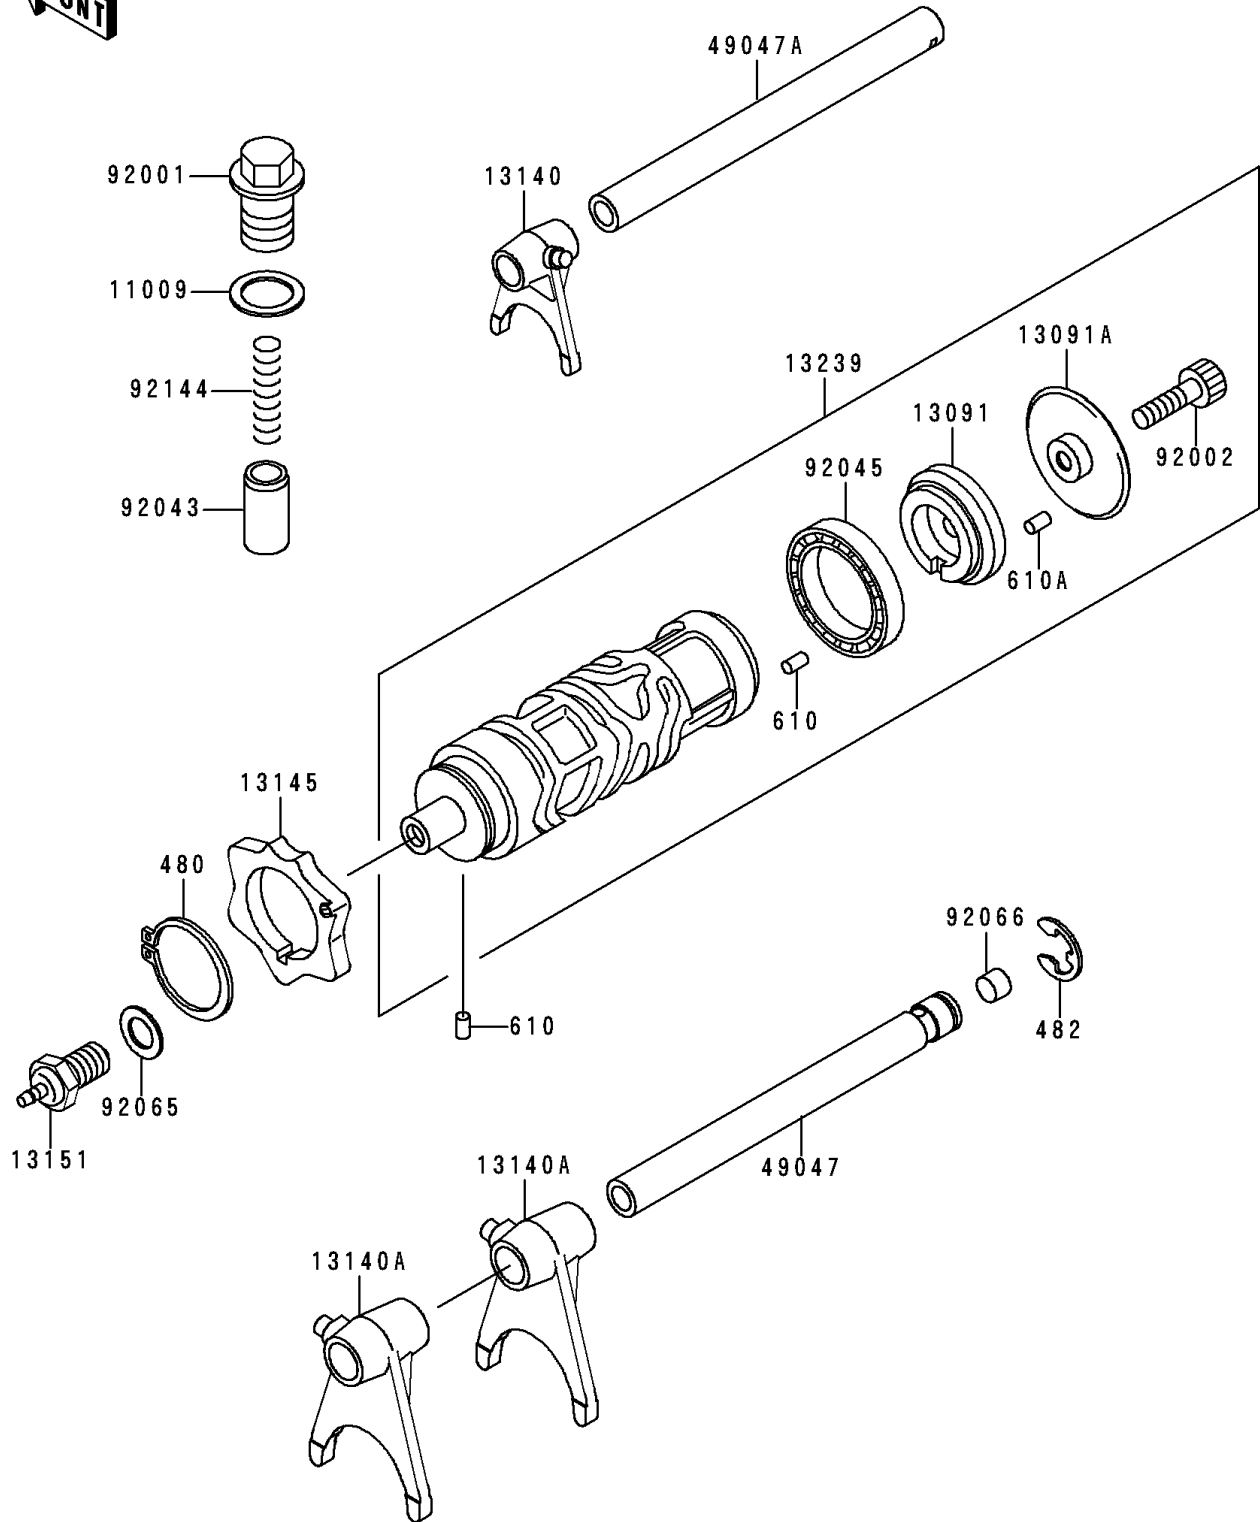

1996 Ninja[®] 250R

PARTS DIAGRAM

Gear Change Drum/Shift Fork(s)

E1362

1996 Ninja[®] 250R

PARTS LIST

Gear Change Drum/Shift Fork(s)

ITEM NAME

PART NUMBER

QUANTITY
