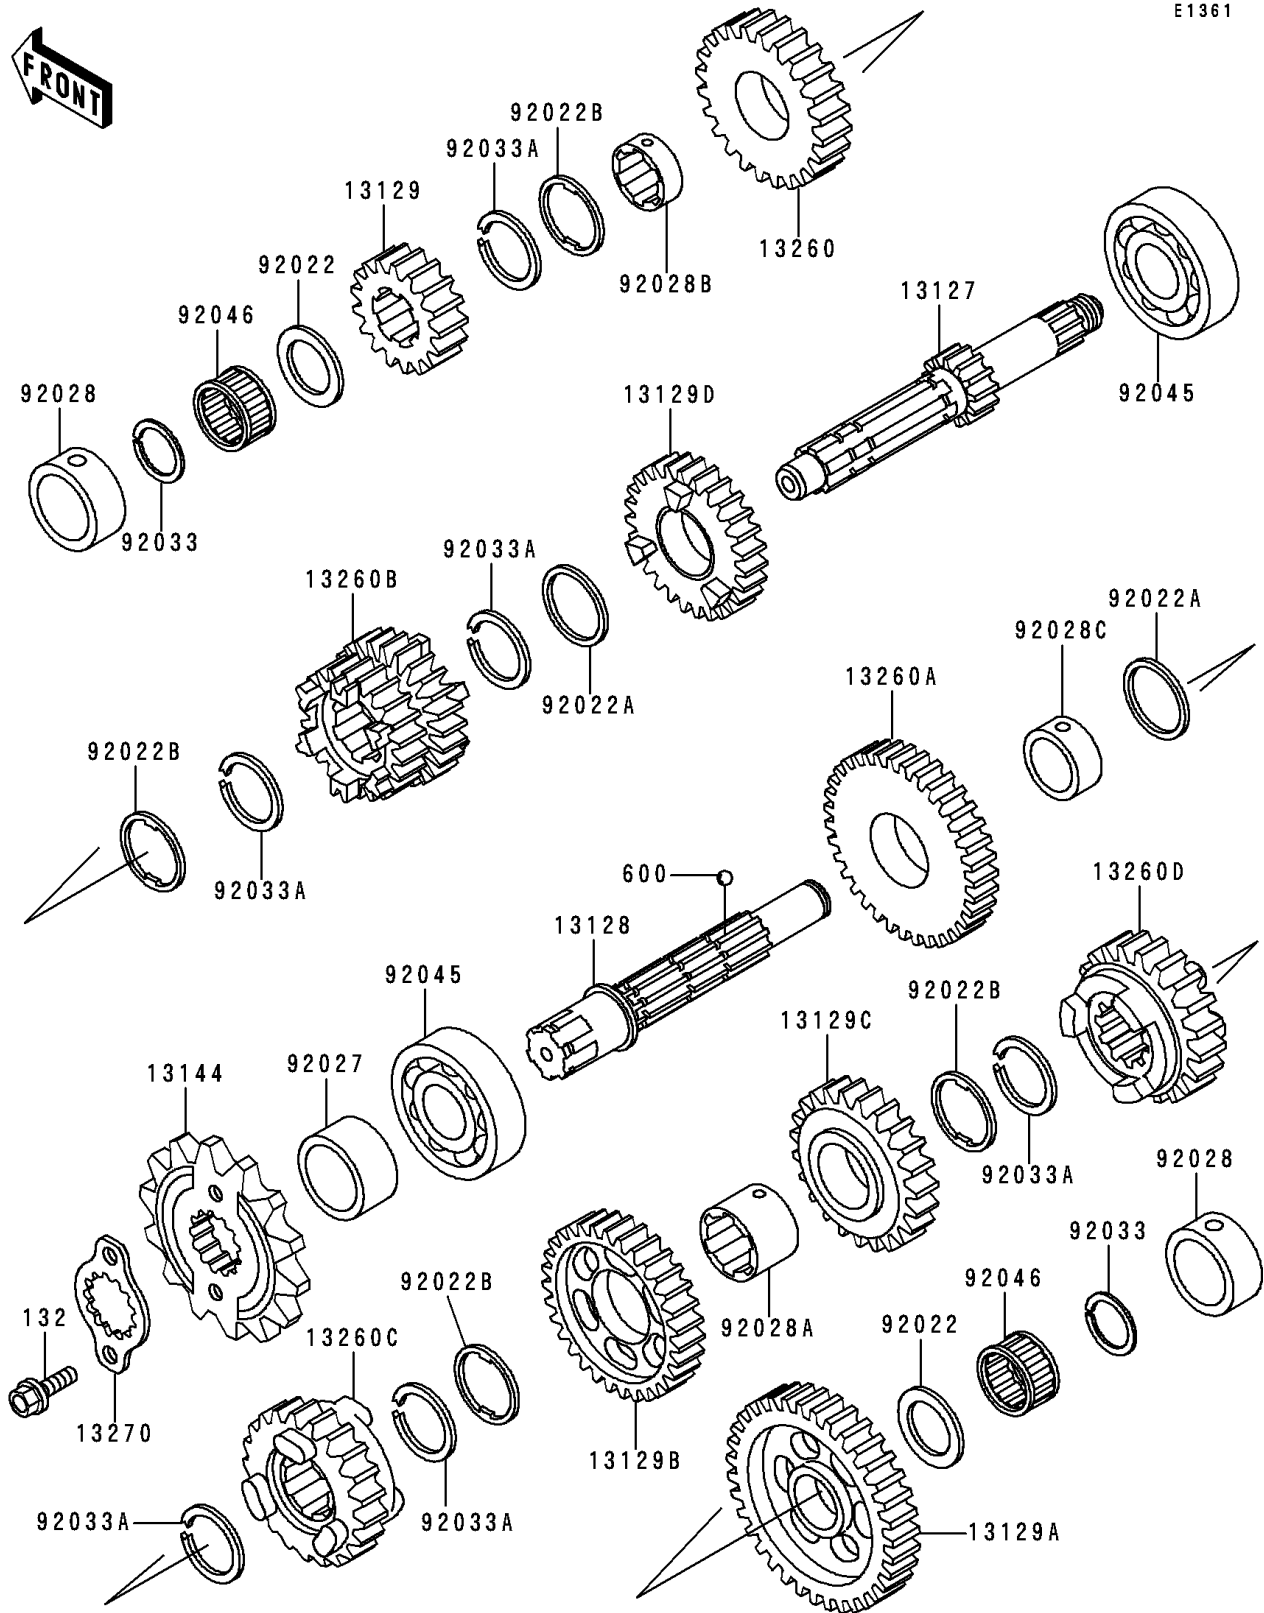

1996 Ninja[®] 250R

PARTS DIAGRAM

Transmission

E1361

1996 Ninja[®] 250R

PARTS LIST

Transmission

ITEM NAME

PART NUMBER

QUANTITY
