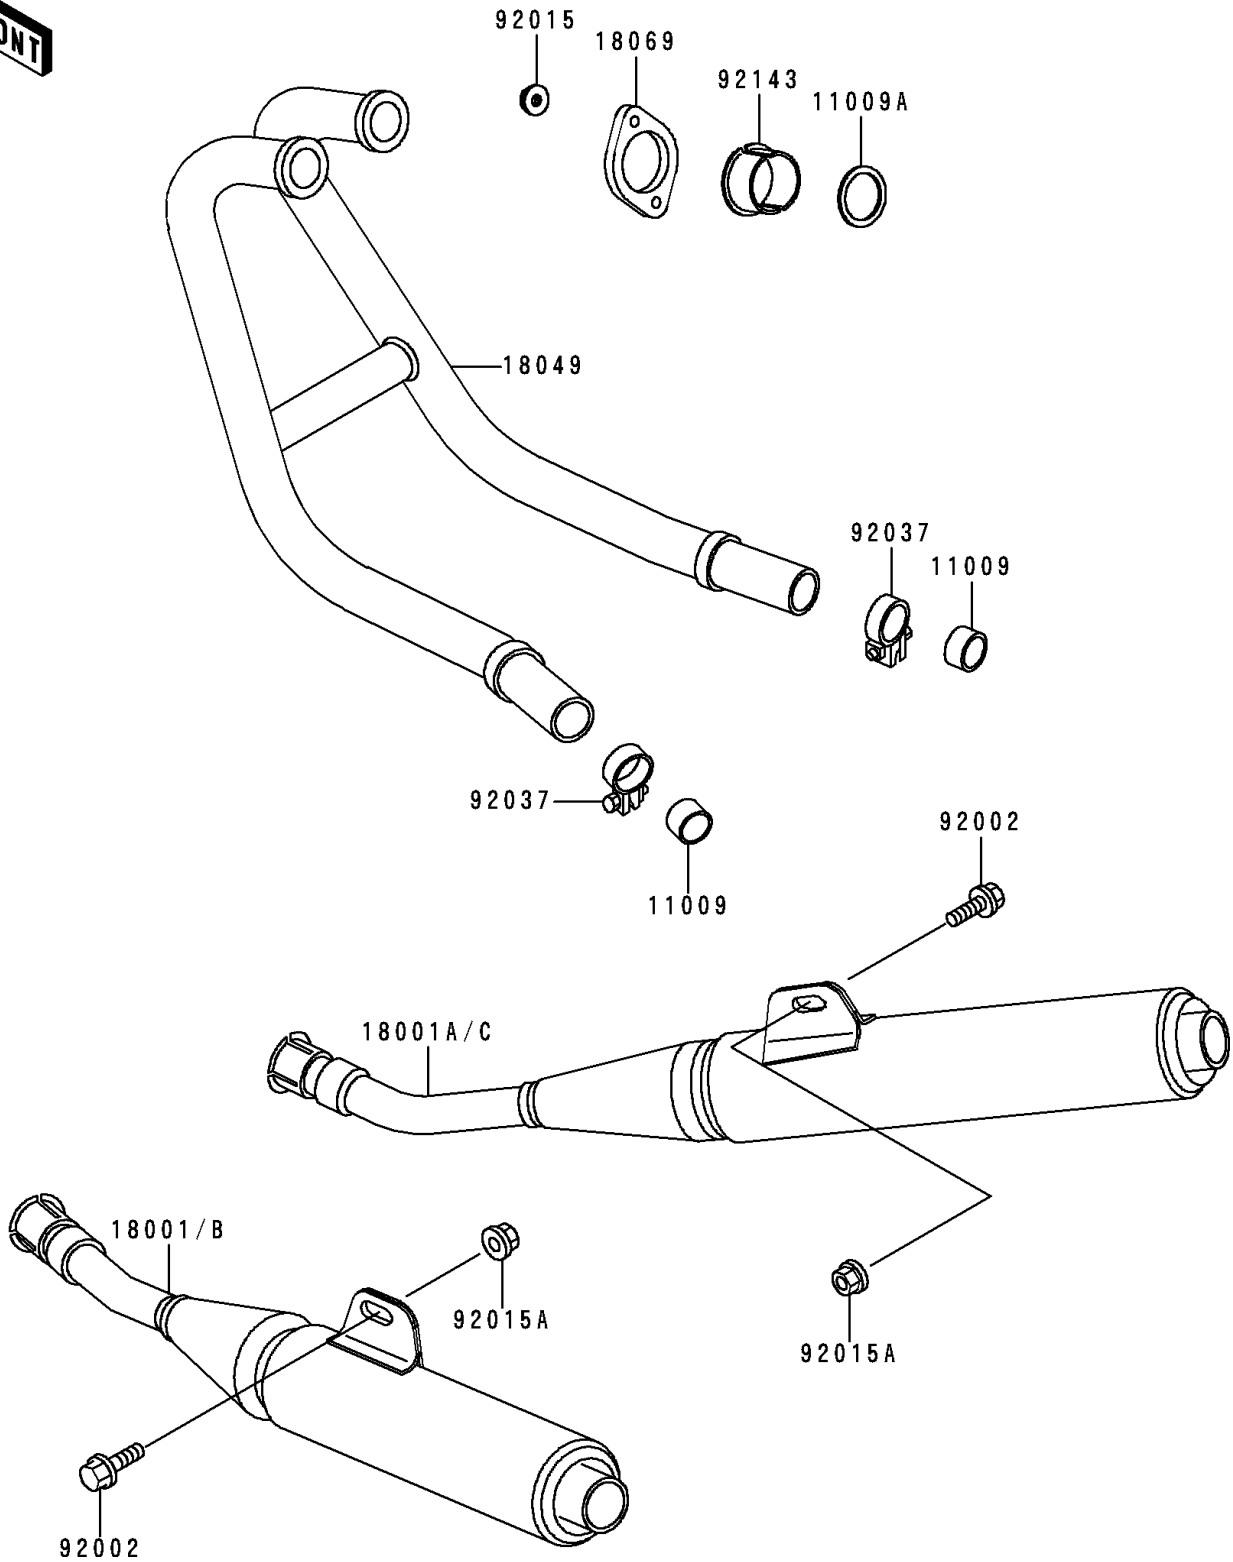

2000 Ninja[®] 250R

PARTS DIAGRAM

Muffler(s)

E1140

2000 Ninja[®] 250R

PARTS LIST

Muffler(s)

ITEM NAME

PART NUMBER

QUANTITY
