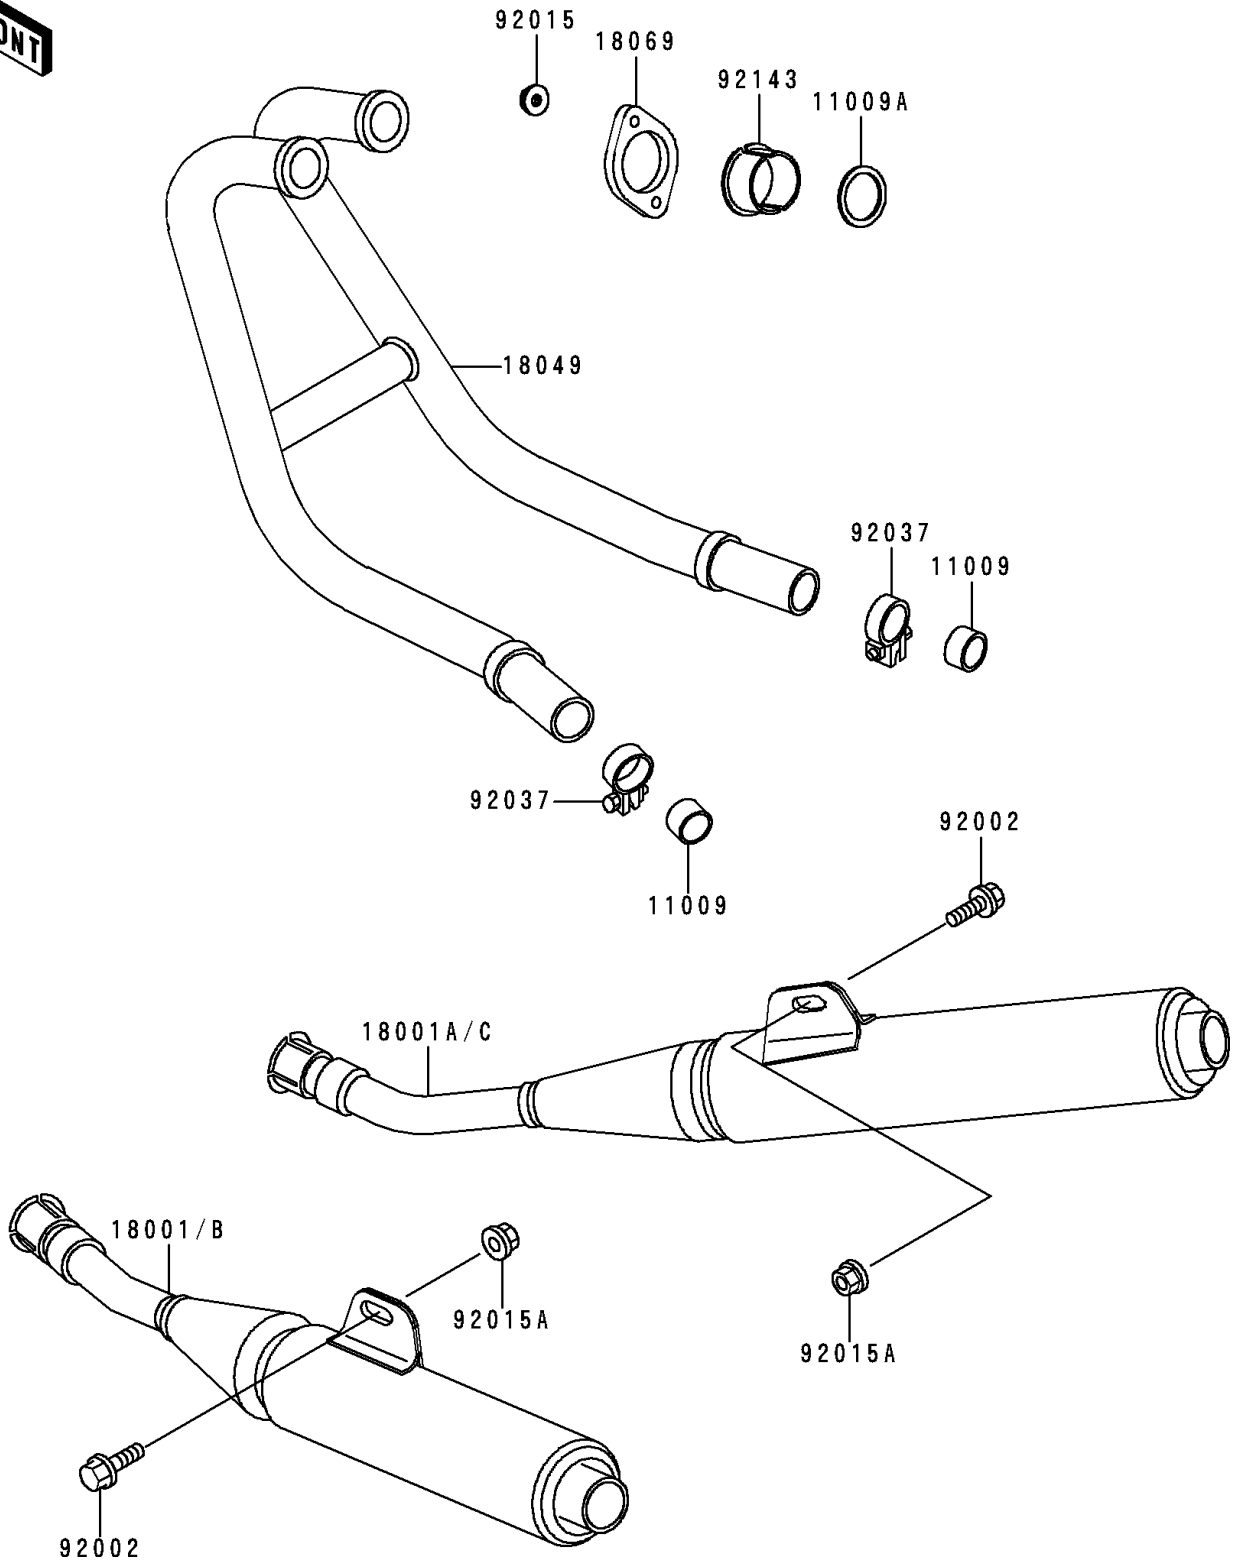

1996 Ninja[®] 250R

PARTS DIAGRAM

Muffler(s)

E1140

1996 Ninja[®] 250R

PARTS LIST

Muffler(s)

ITEM NAME

PART NUMBER

QUANTITY
