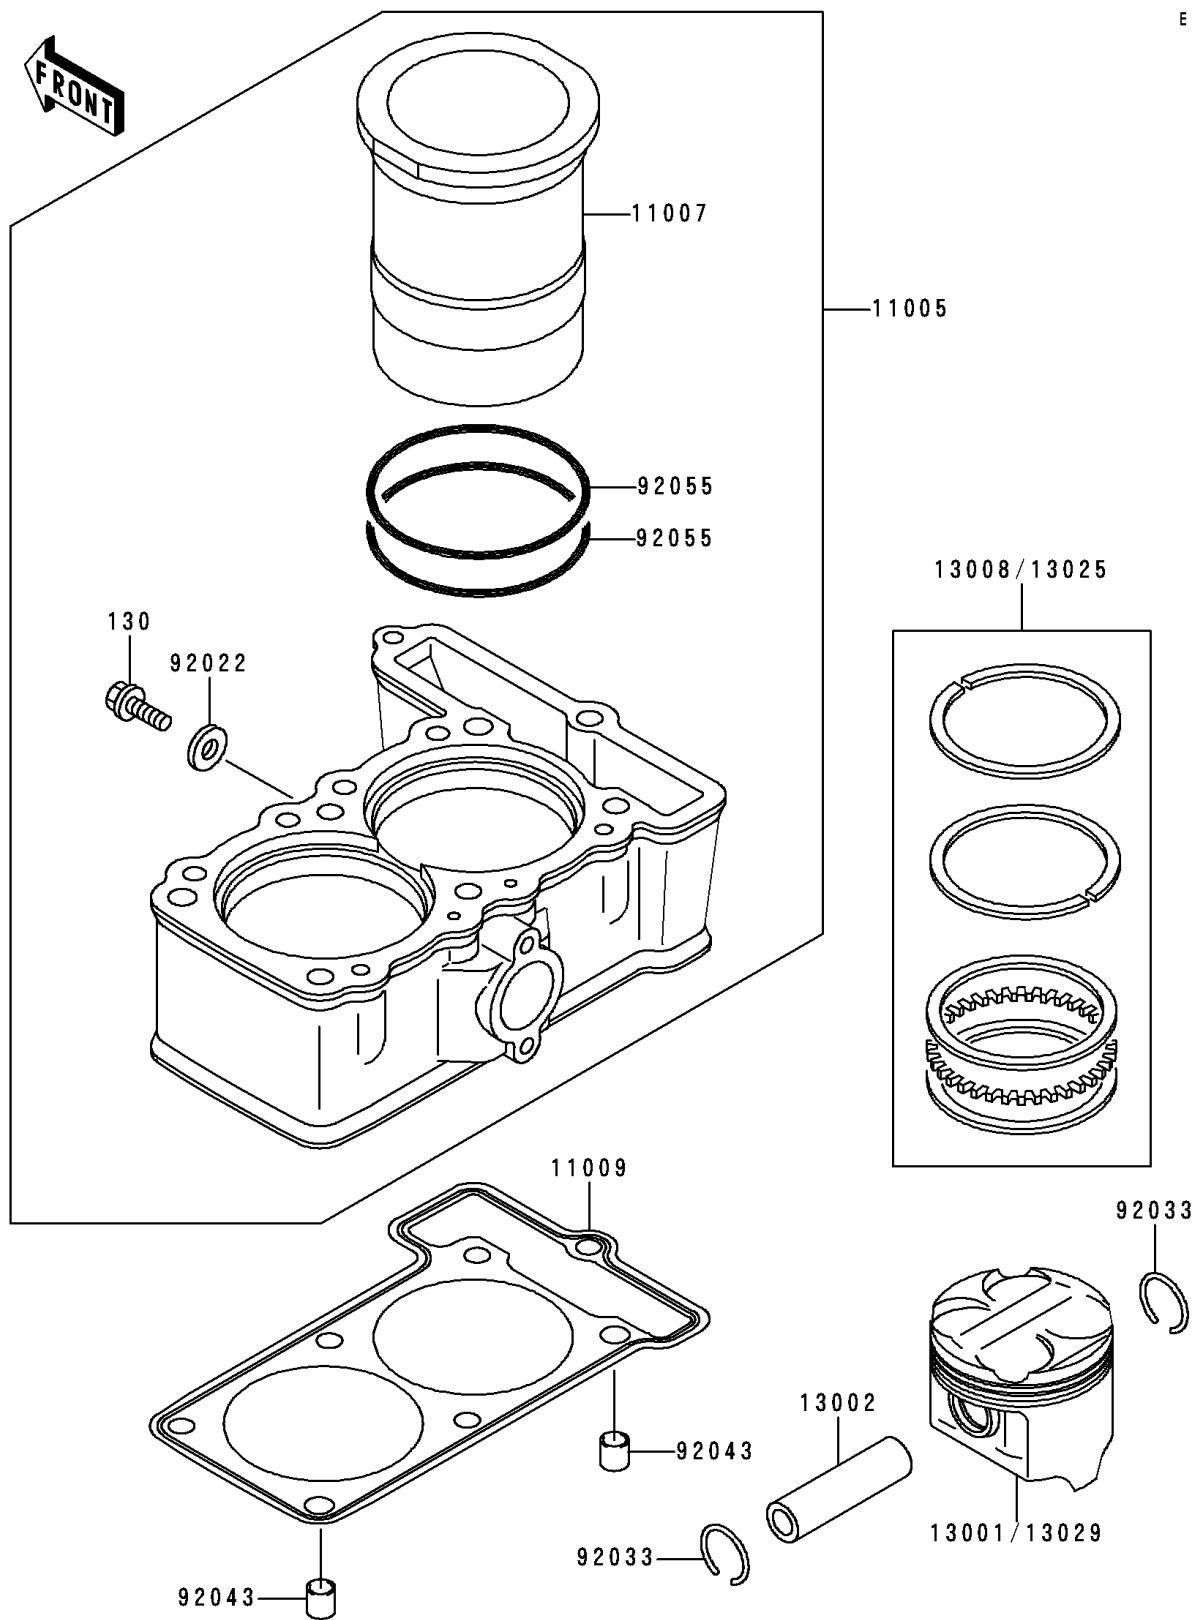

2000 Ninja[®] 250R

PARTS DIAGRAM

Cylinder/Piston(s)

Kawasaki

Let the Good Times Roll[®]

E 1120

2000 Ninja[®] 250R

PARTS LIST

Cylinder/Piston(s)

ITEM NAME

PART NUMBER

QUANTITY
