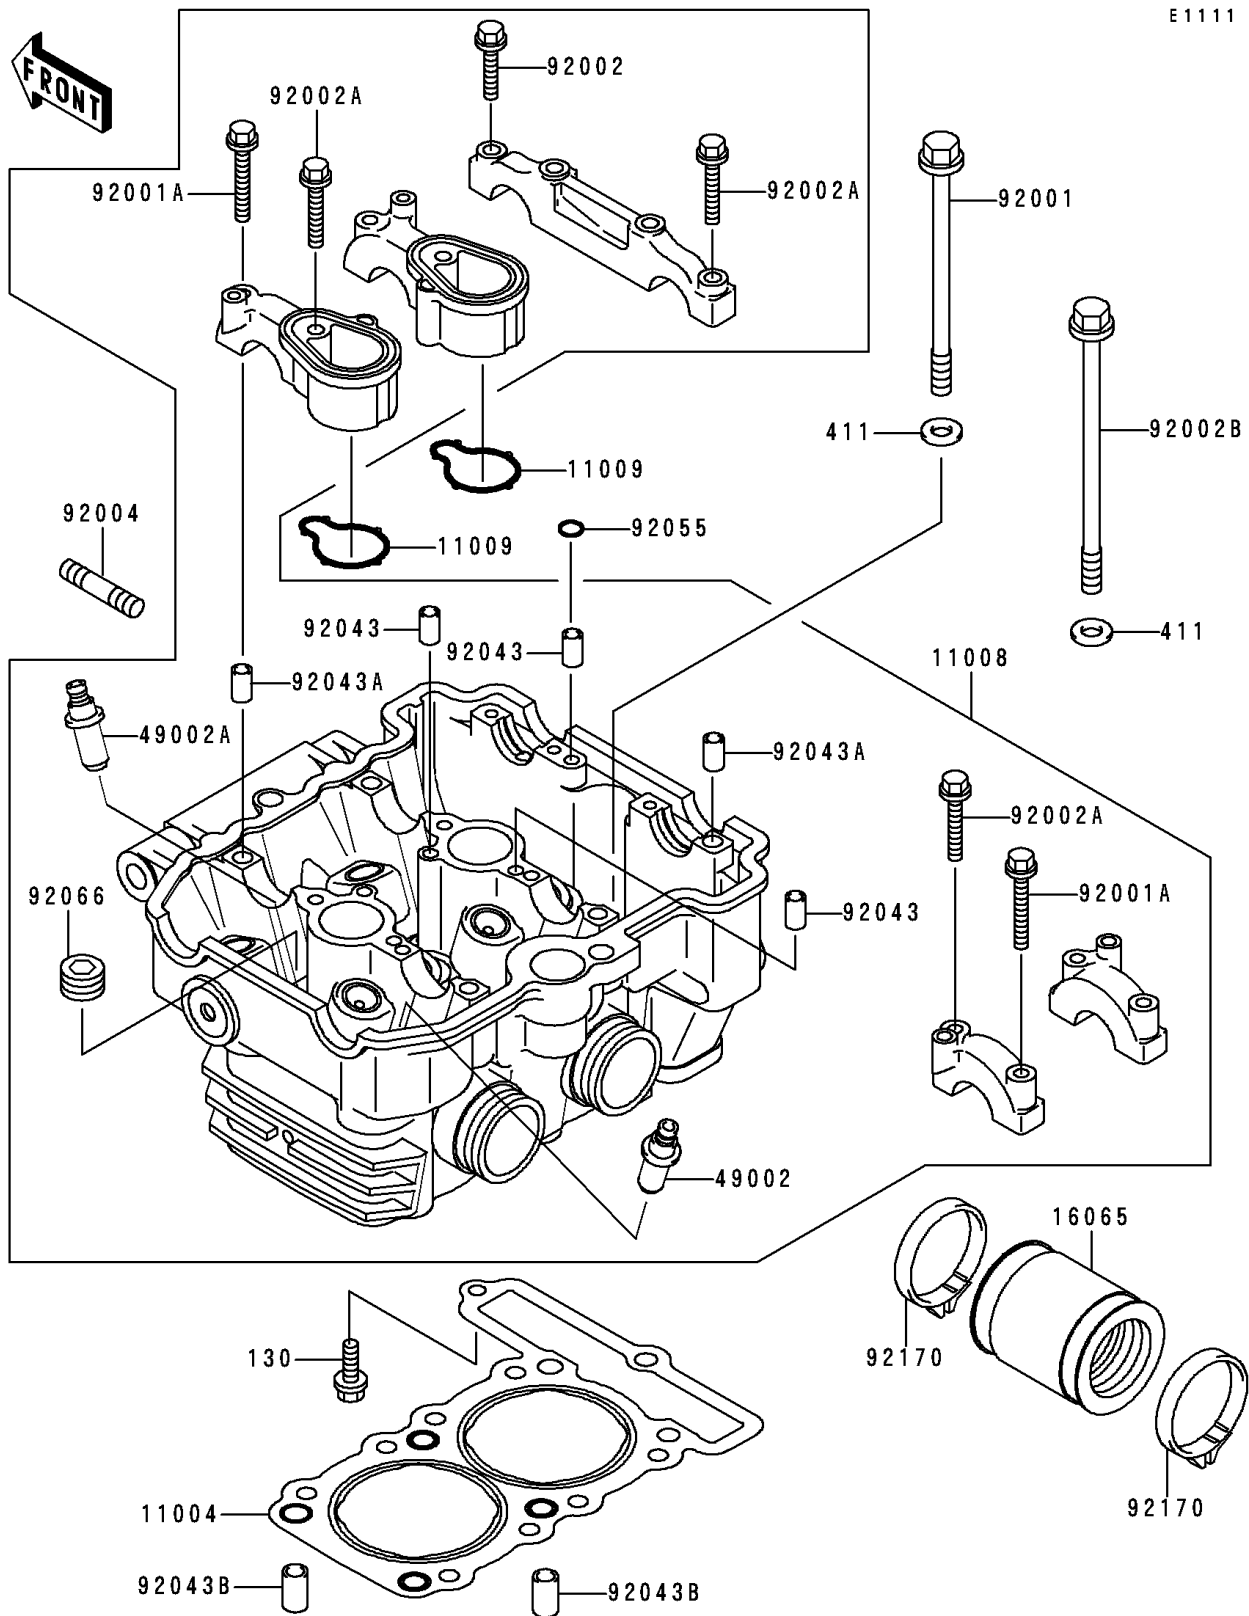

2000 Ninja[®] 250R

PARTS DIAGRAM

Cylinder Head

2000 Ninja[®] 250R

PARTS LIST

Cylinder Head

ITEM NAME

PART NUMBER

QUANTITY
