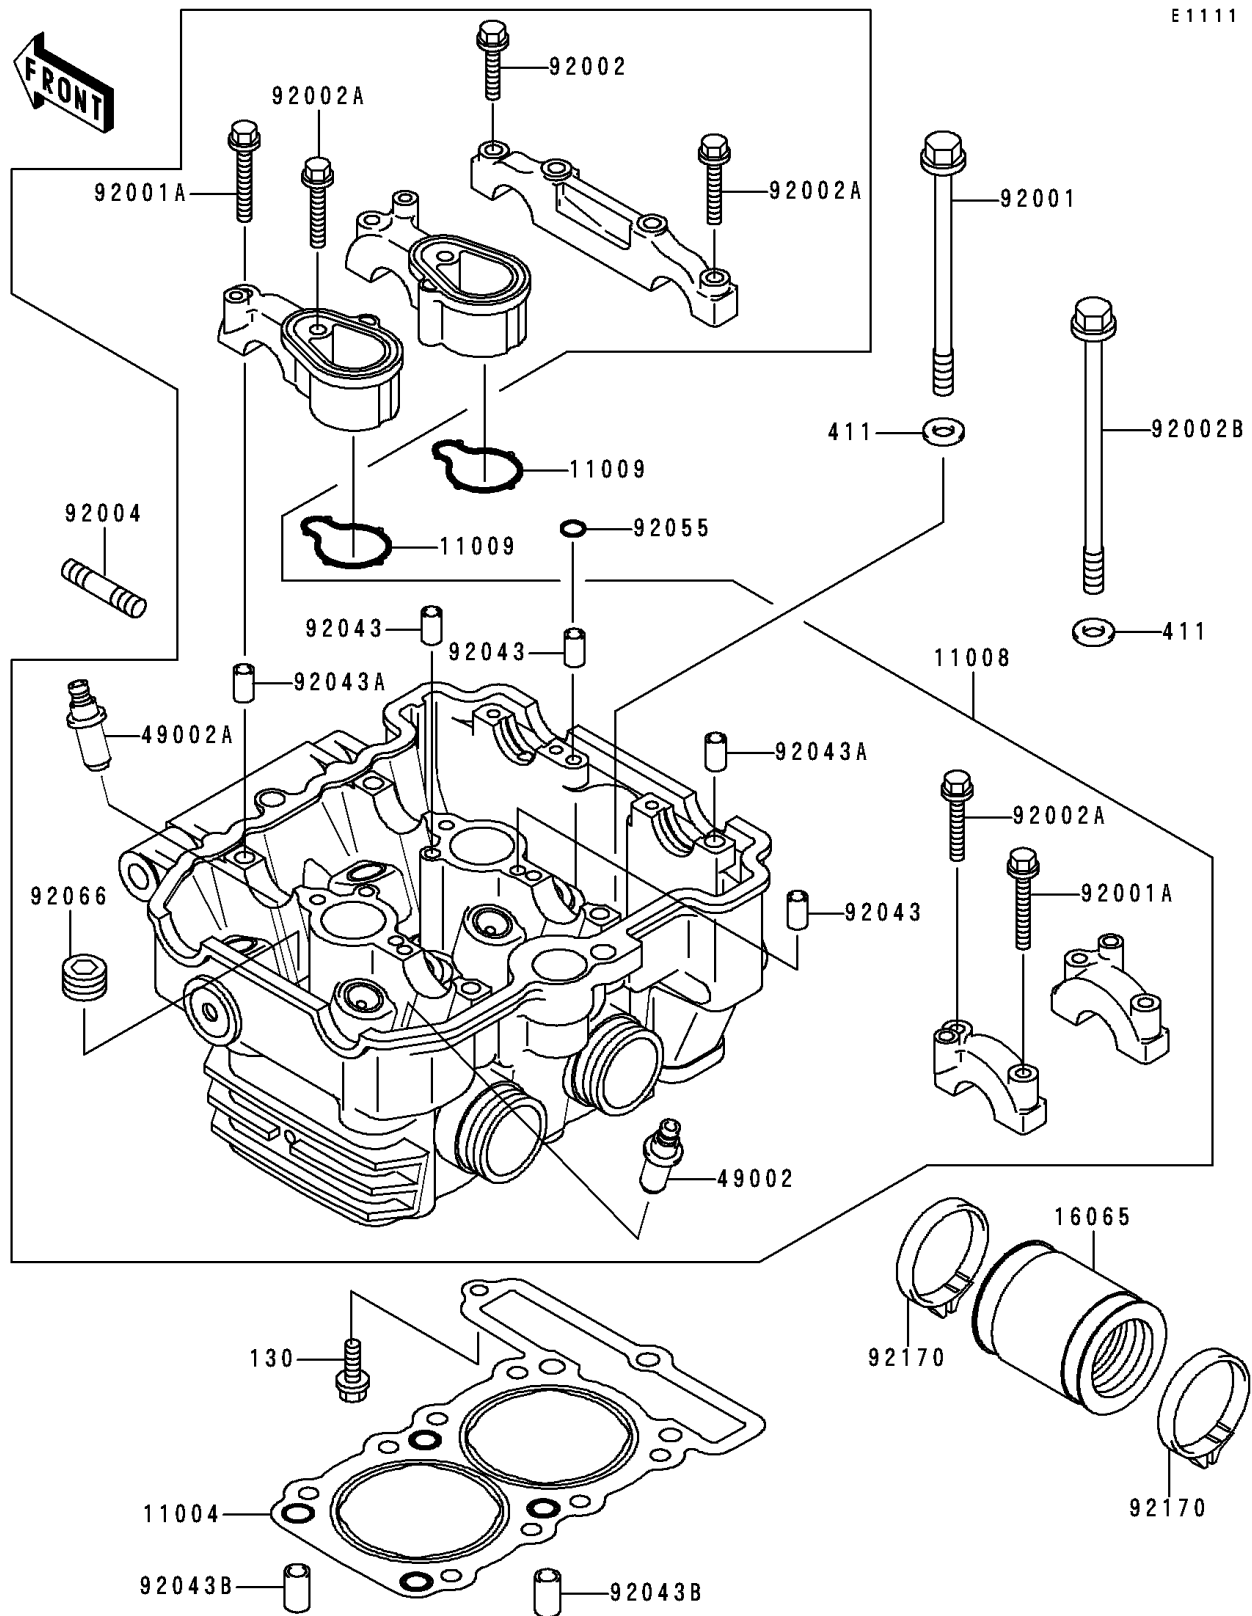

1996 Ninja[®] 250R

PARTS DIAGRAM

Cylinder Head

1996 Ninja[®] 250R

PARTS LIST

Cylinder Head

ITEM NAME

PART NUMBER

QUANTITY
