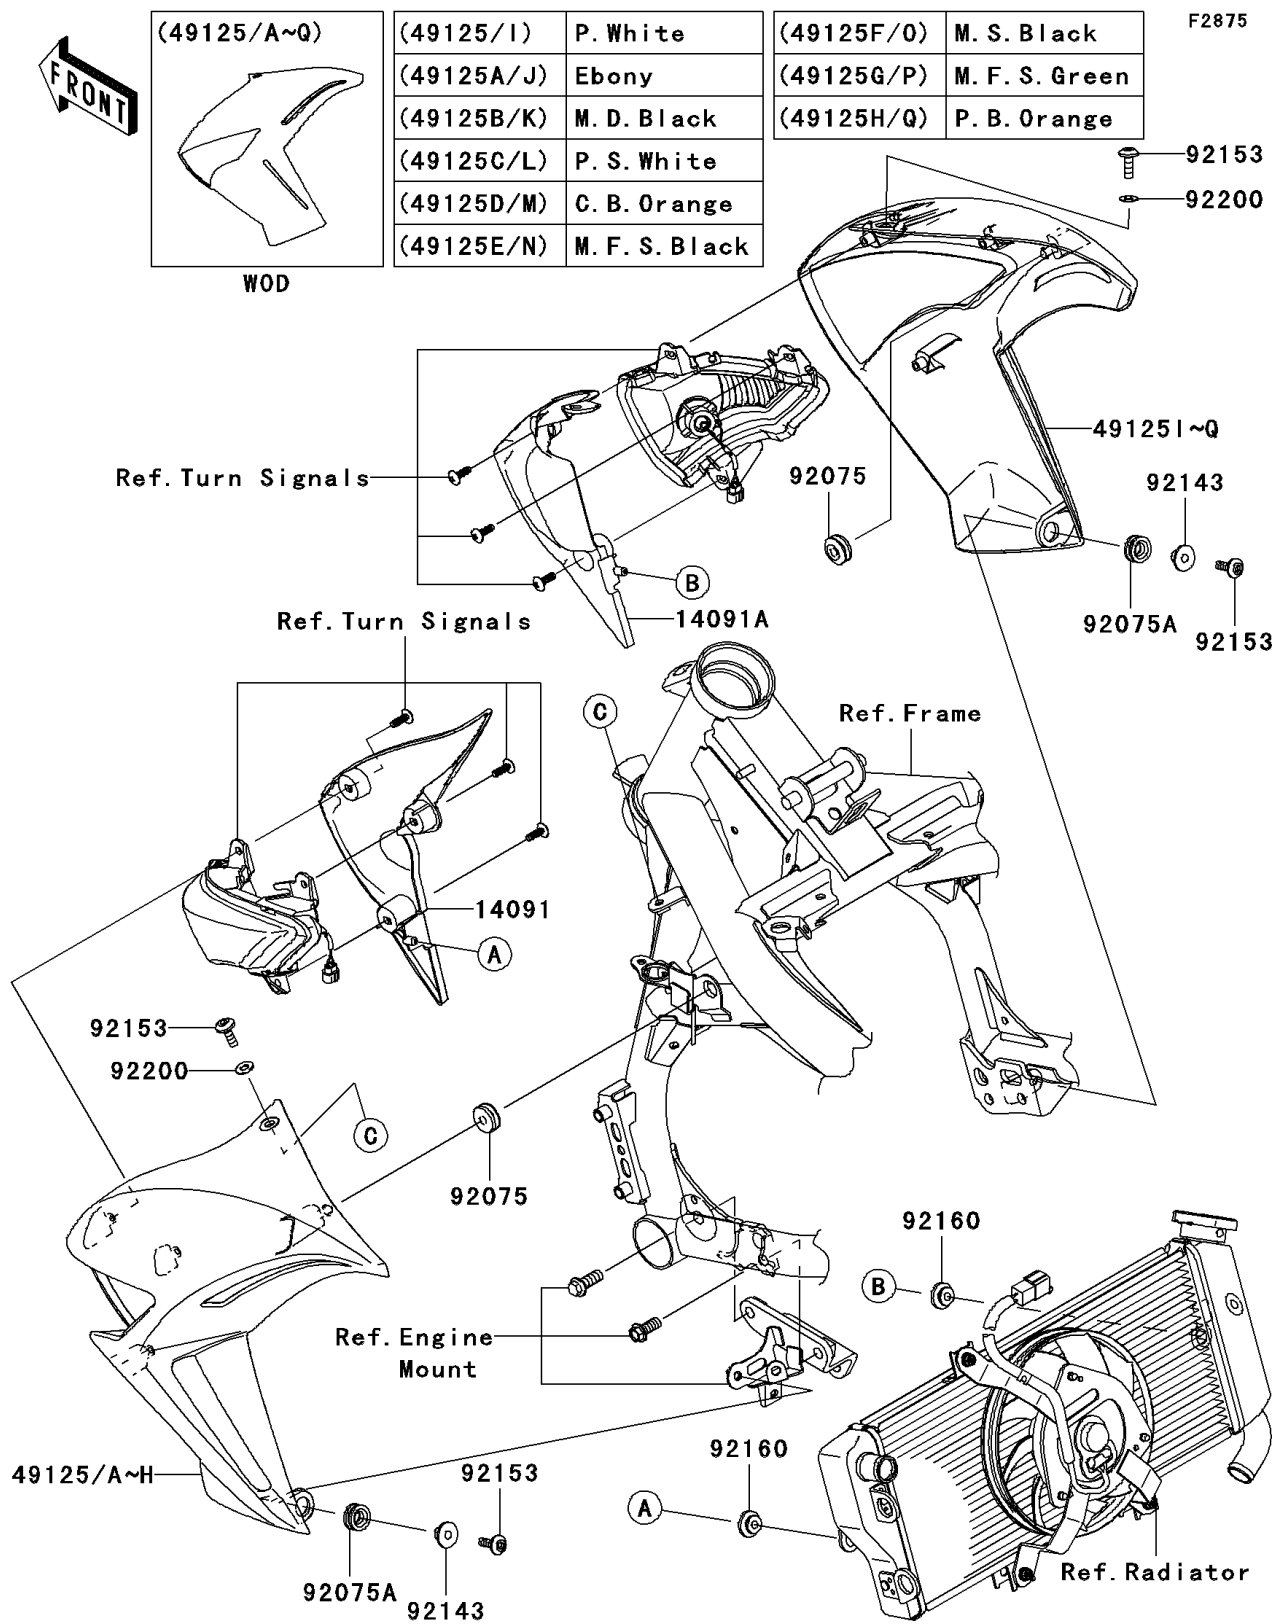

2011 ER-6n (European)

Kawasaki

Let the Good Times Roll®

PARTS DIAGRAM

Shroud

2011 ER-6n (European)

PARTS LIST

Shroud

ITEM NAME

PART NUMBER

QUANTITY
