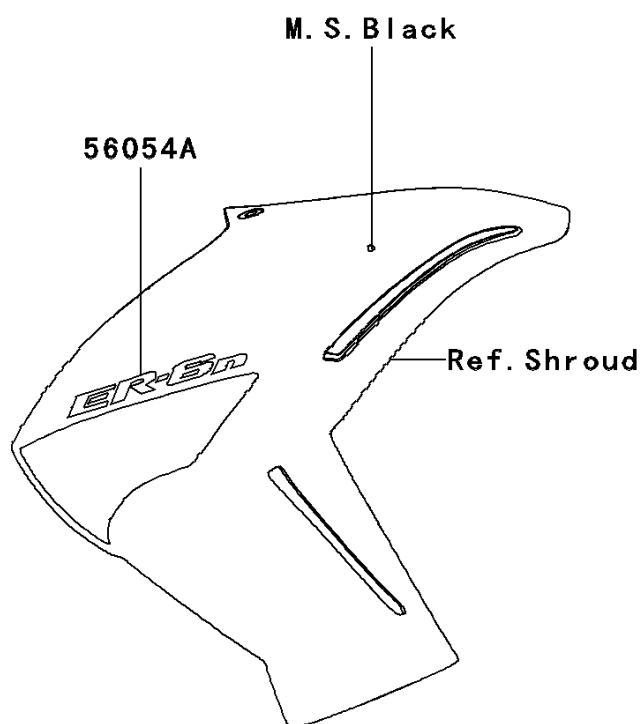

2011 ER-6n (European)

PARTS DIAGRAM

Decals(M.S.Black)(CBF)

Kawasaki

Let the Good Times Roll®

F2861F

2011 ER-6n (European)

PARTS LIST