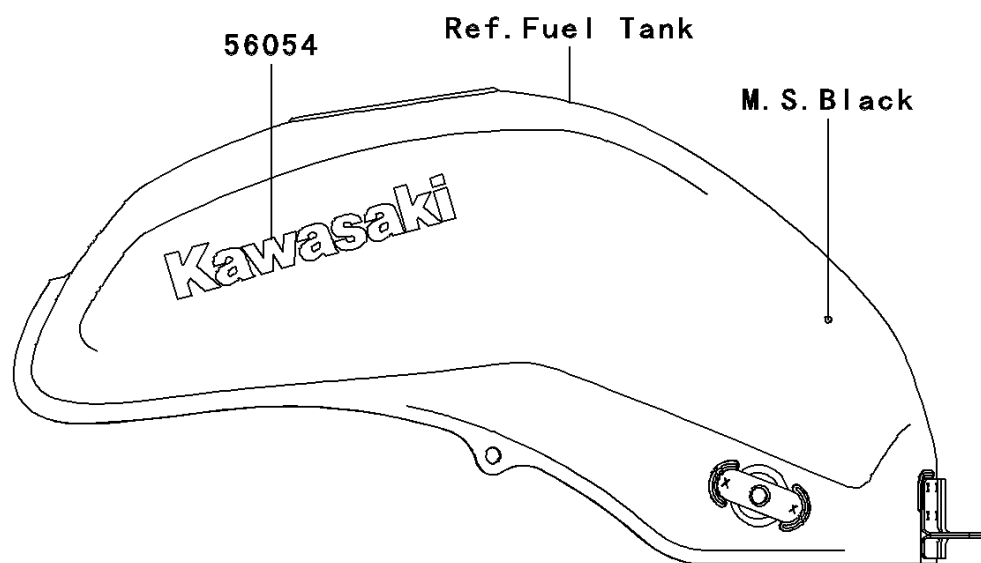

2011 ER-6n (European)

PARTS DIAGRAM

Decals(M.S.Black)(CBF)

Kawasaki

Let the Good Times Roll®

F2861F

2011 ER-6n (European)

PARTS LIST