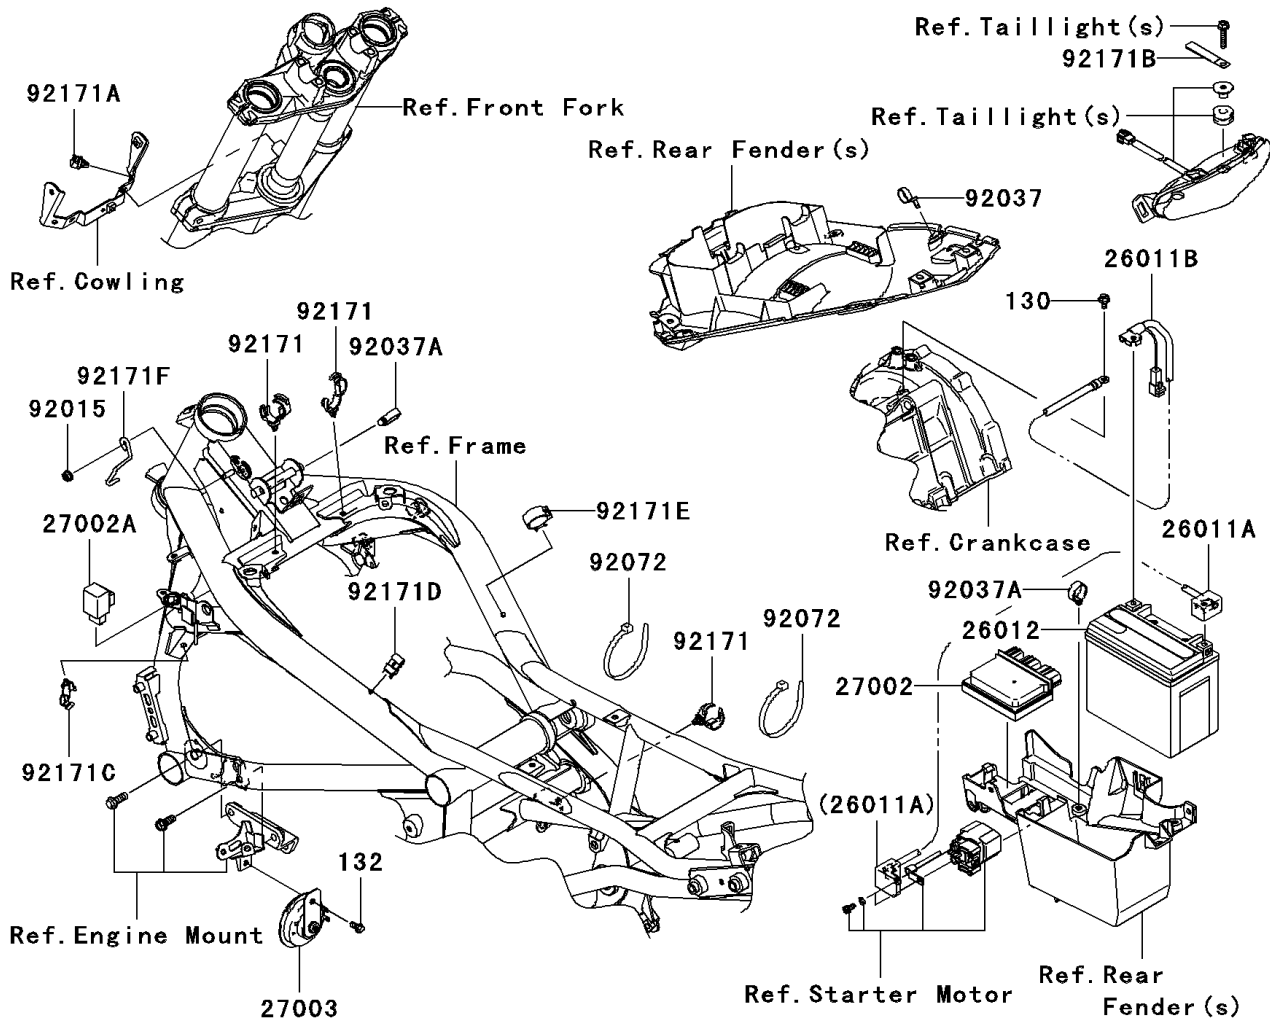

2011 ER-6n (European)

PARTS DIAGRAM

Chassis Electrical Equipment

2011 ER-6n (European)

PARTS LIST

Chassis Electrical Equipment

ITEM NAME

PART NUMBER

QUANTITY
