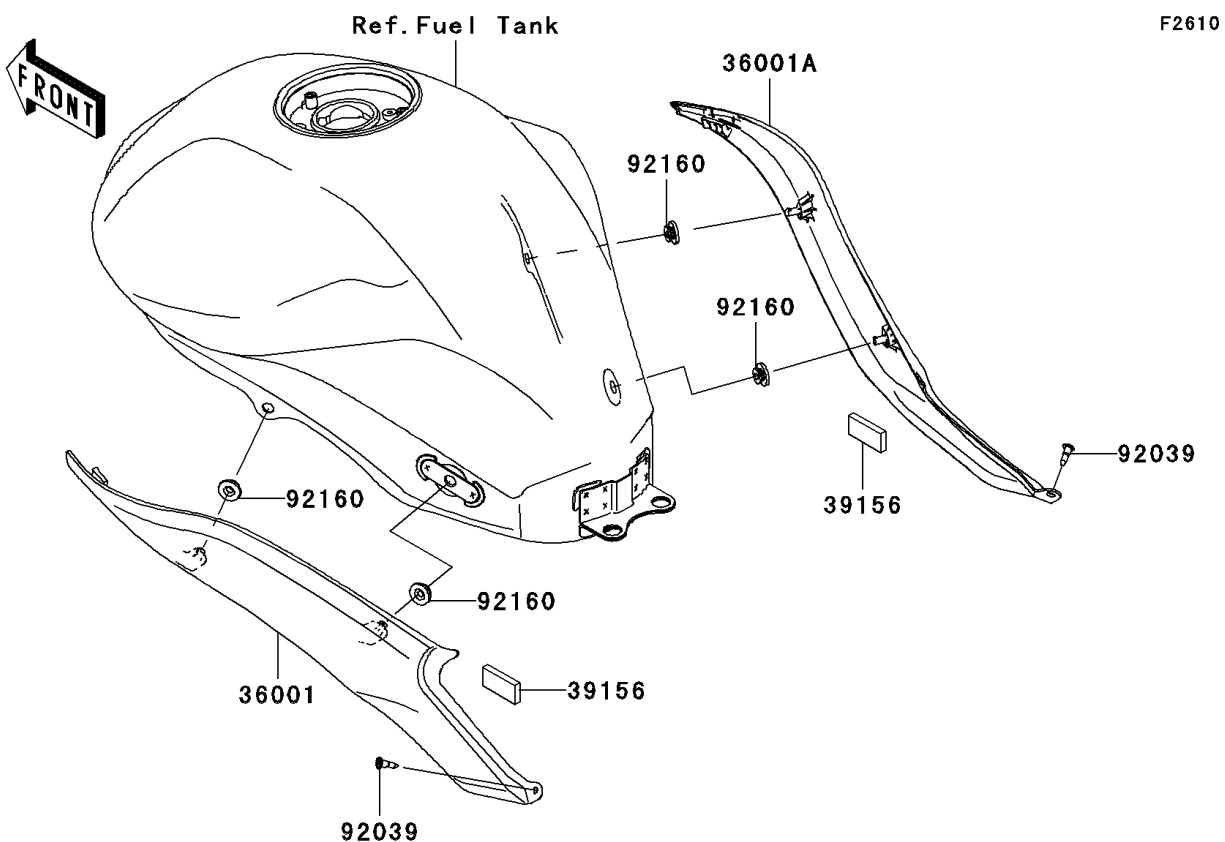

2011 ER-6n (European)

Kawasaki

Let the Good Times Roll®

PARTS DIAGRAM

Side Covers/Chain Cover

F2610

2011 ER-6n (European)

PARTS LIST

Side Covers/Chain Cover

ITEM NAME

PART NUMBER

QUANTITY
