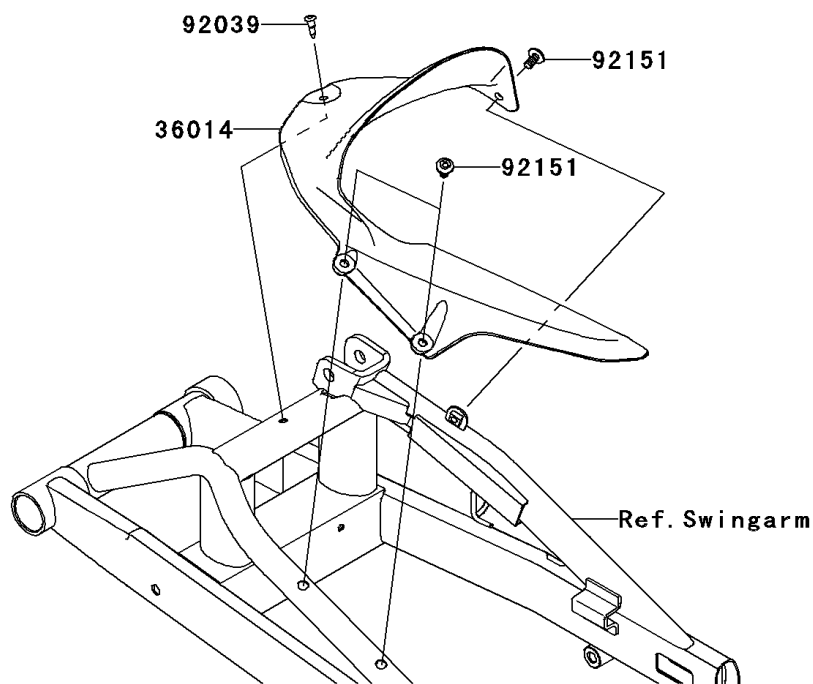

2011 ER-6n (European)

Kawasaki

Let the Good Times Roll®

PARTS DIAGRAM

Side Covers/Chain Cover

F2610

2011 ER-6n (European)

PARTS LIST

Side Covers/Chain Cover

ITEM NAME

PART NUMBER

QUANTITY
