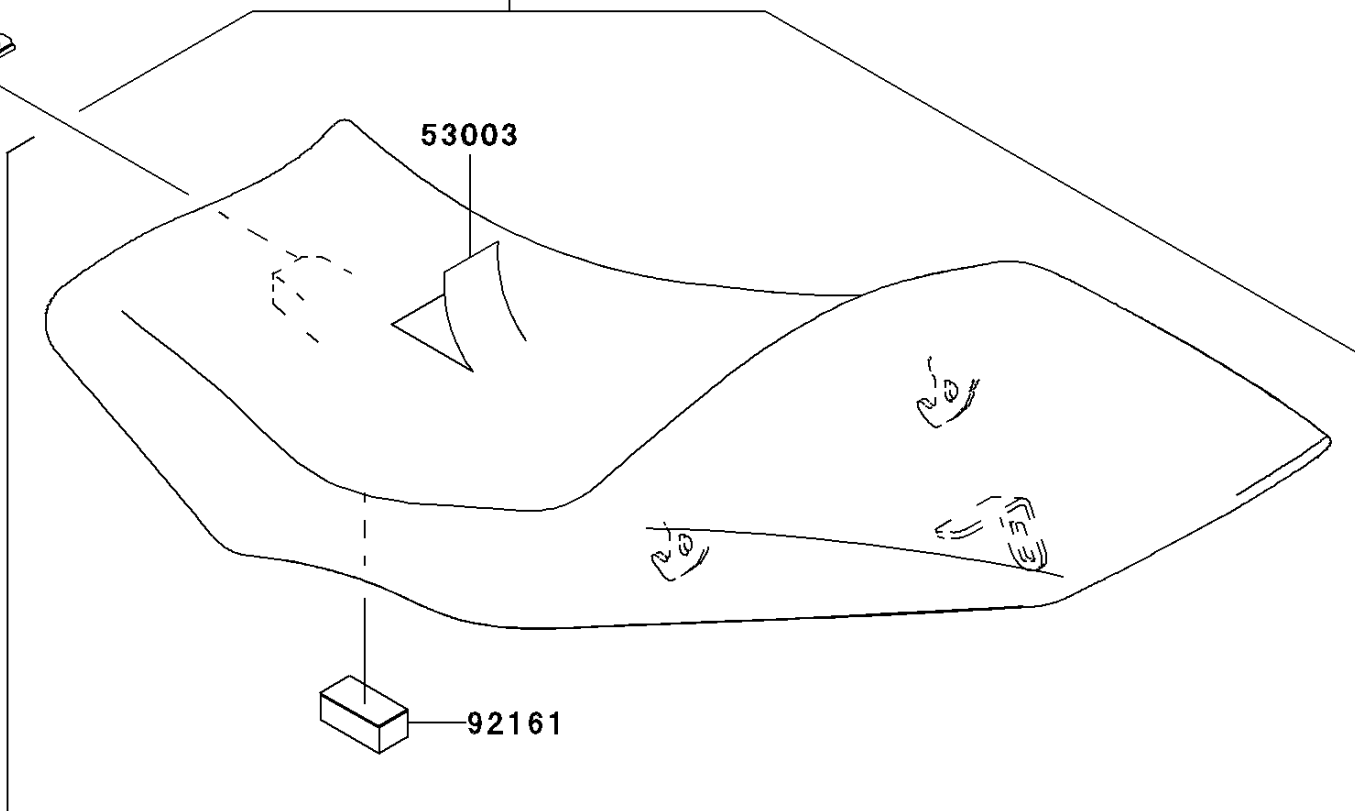

2011 ER-6n (European)

PARTS DIAGRAM

Seat

F2510

Ref. Fuel Tank

53066

53003

92161

2011 ER-6n (European)

PARTS LIST

Seat

ITEM NAME

PART NUMBER

QUANTITY
