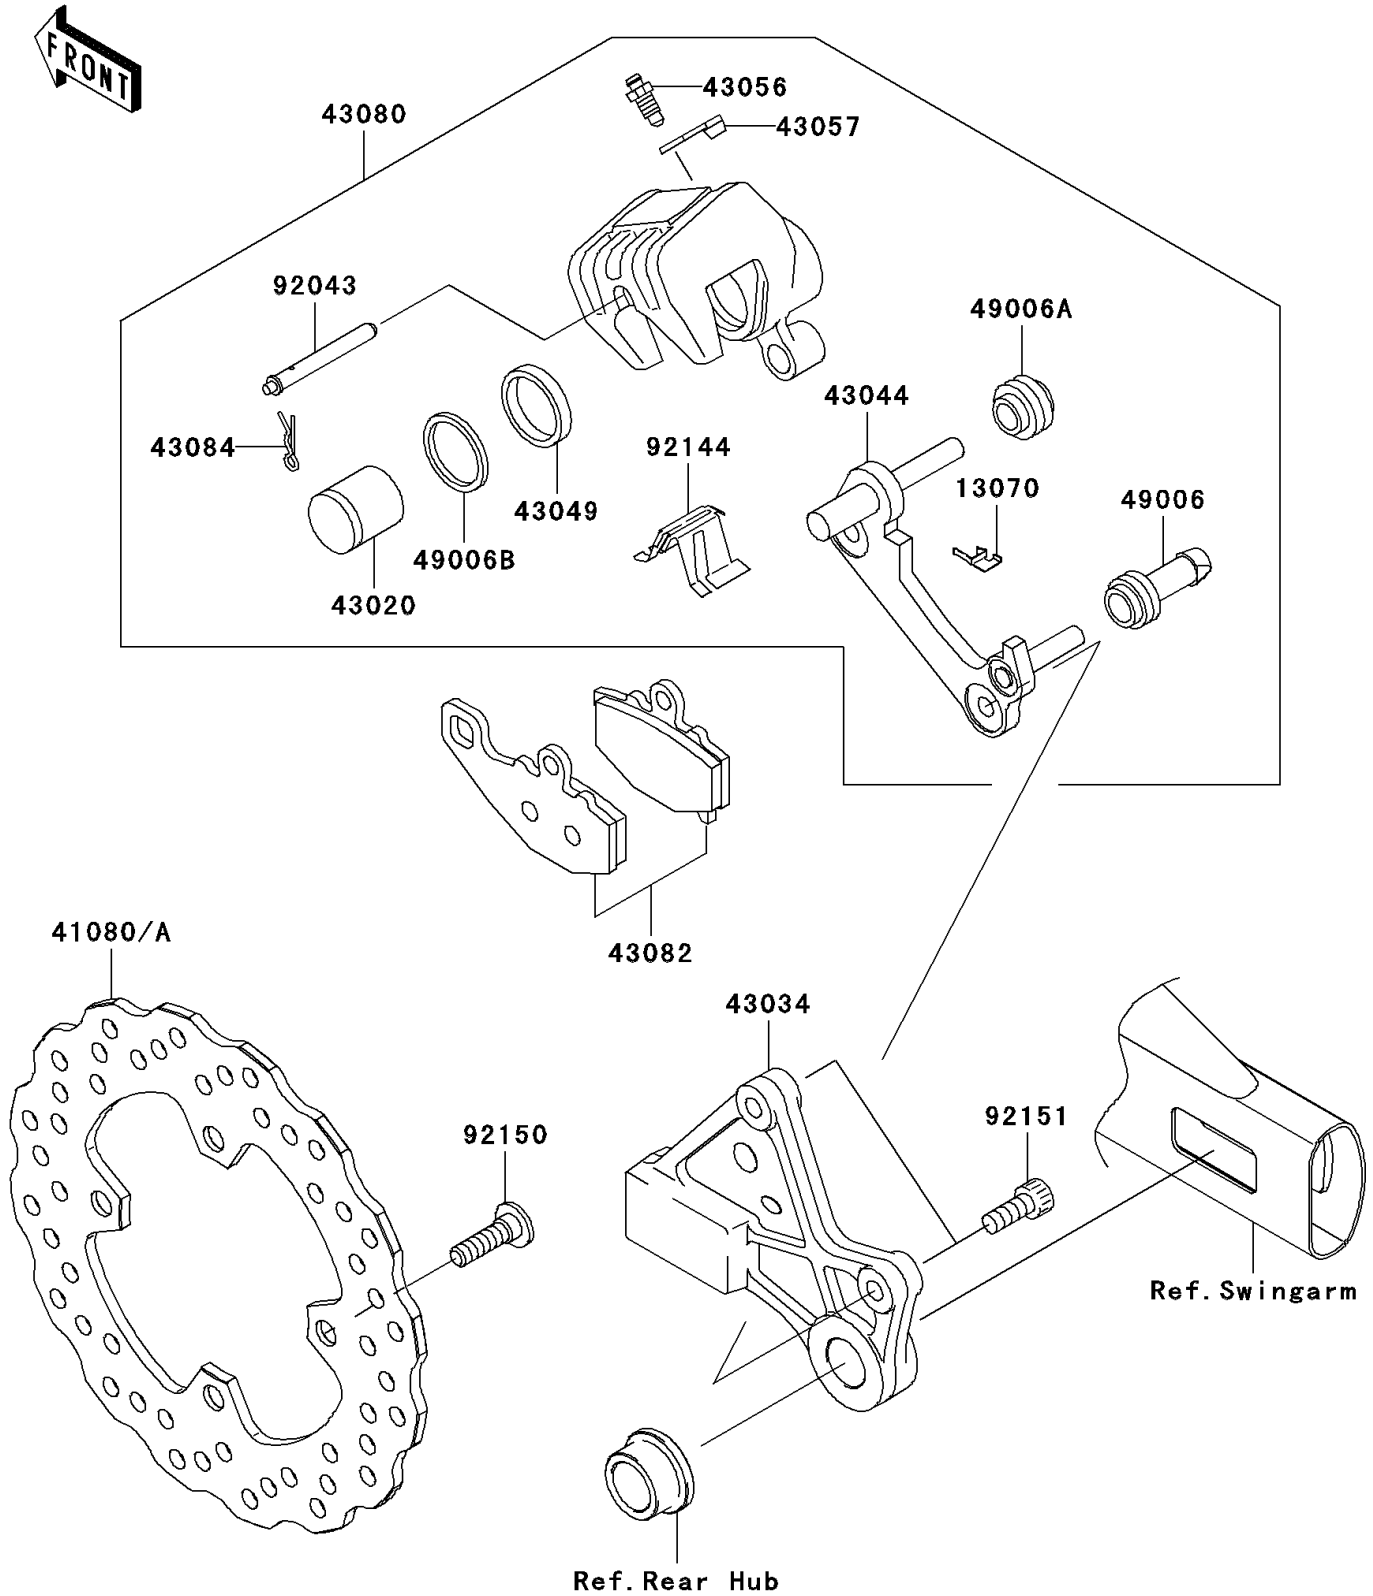

2011 ER-6n (European)

PARTS DIAGRAM

Rear Brake

F2294

2011 ER-6n (European)

PARTS LIST

Rear Brake

ITEM NAME

PART NUMBER

QUANTITY
