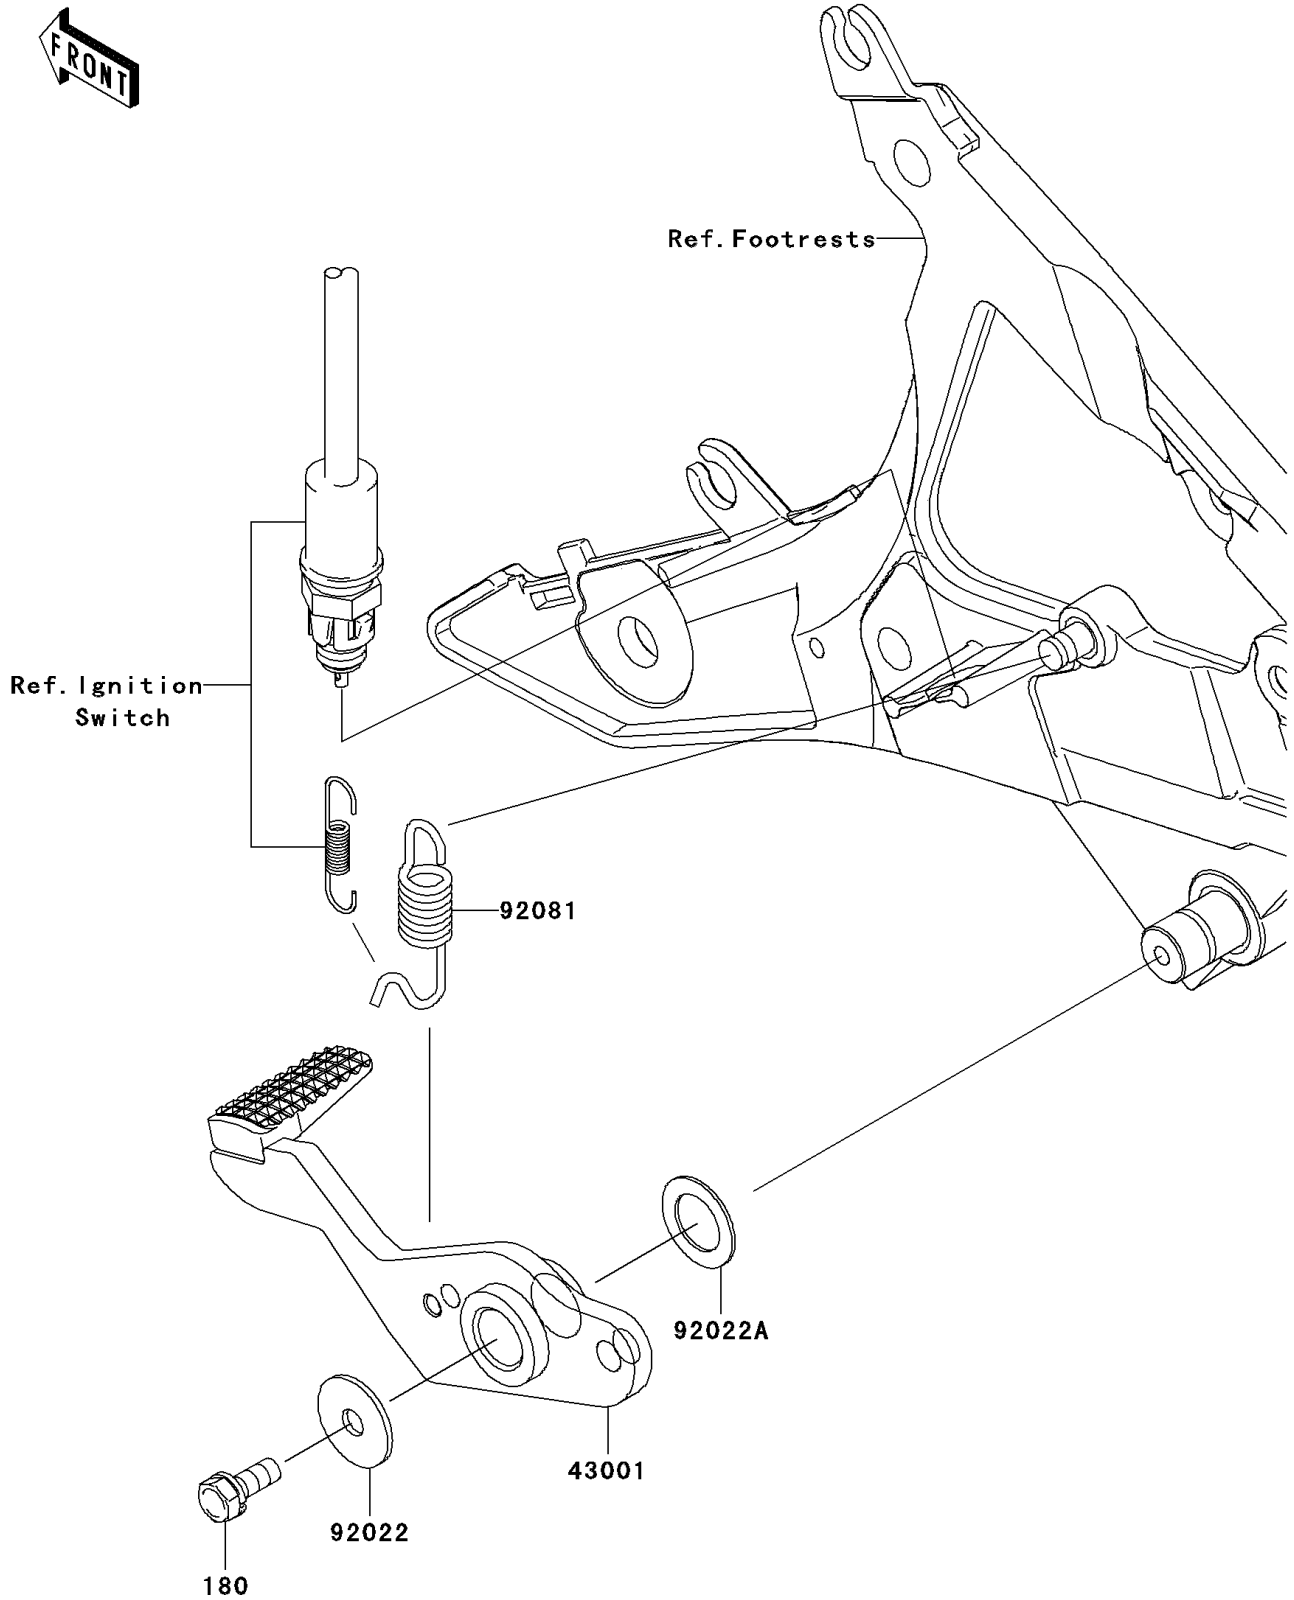

2011 ER-6n (European)

PARTS DIAGRAM

Brake Pedal

F2260

2011 ER-6n (European)

PARTS LIST

Brake Pedal

ITEM NAME

PART NUMBER

QUANTITY
