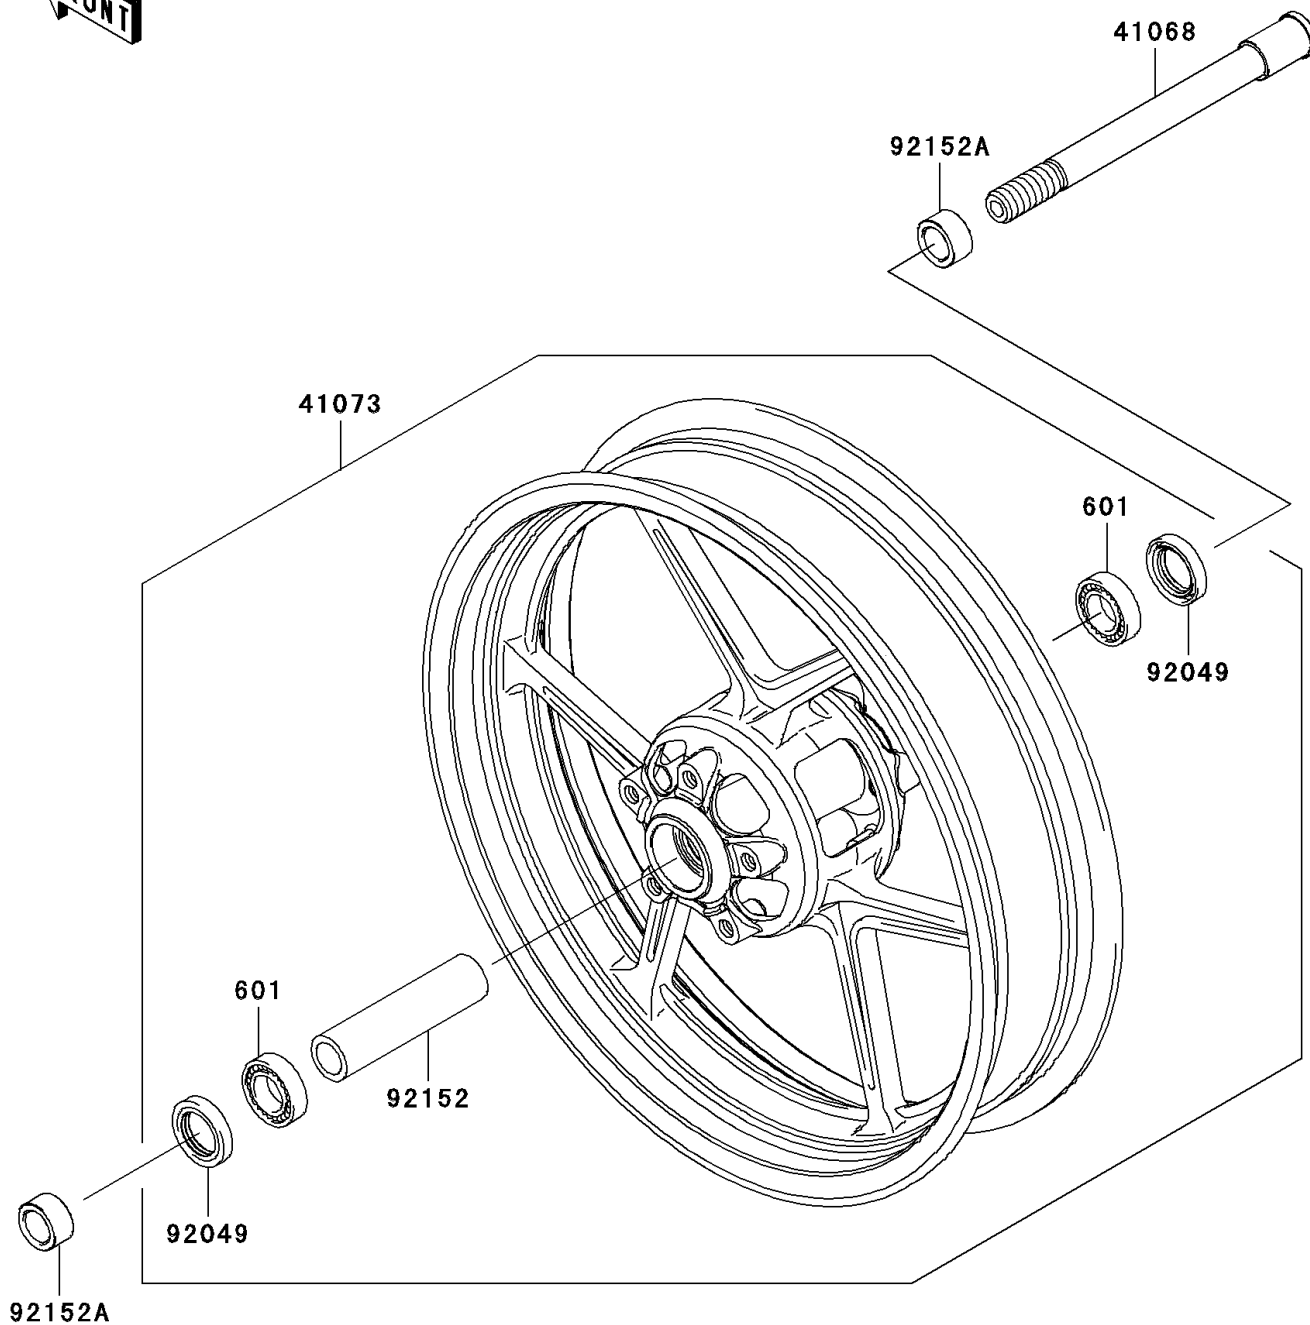

2011 ER-6n (European)

PARTS DIAGRAM

Front Hub

Kawasaki

Let the Good Times Roll®

F2230

2011 ER-6n (European)

PARTS LIST

Front Hub

ITEM NAME

PART NUMBER

QUANTITY
