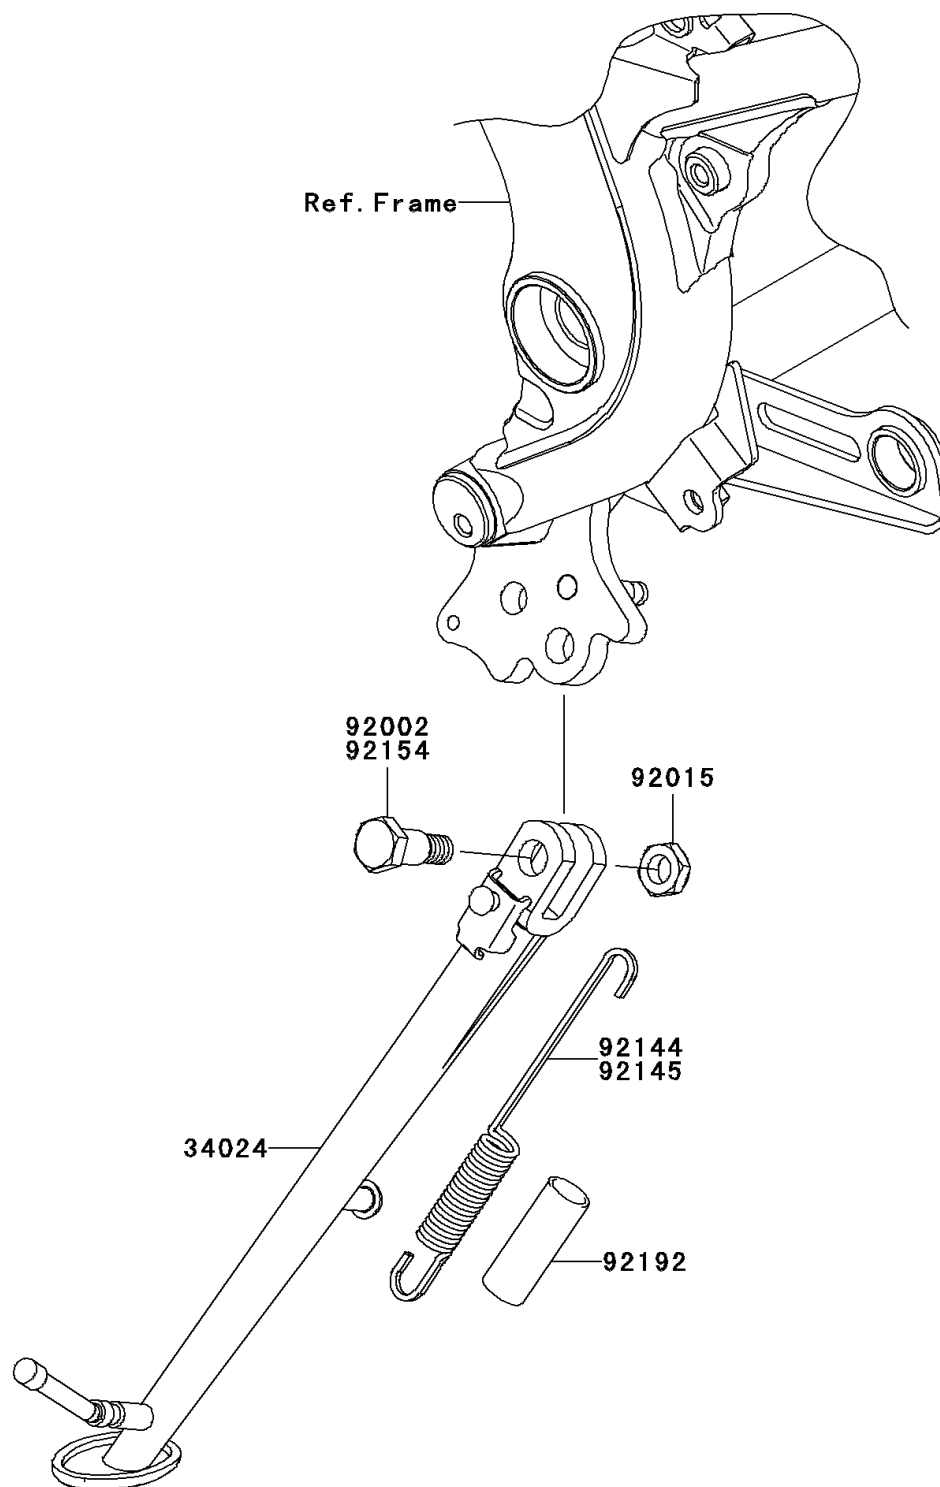

2011 ER-6n (European)

PARTS DIAGRAM

Stand(s)

Kawasaki

Let the Good Times Roll®

F2180

2011 ER-6n (European)

PARTS LIST

Stand(s)

ITEM NAME

PART NUMBER

QUANTITY
