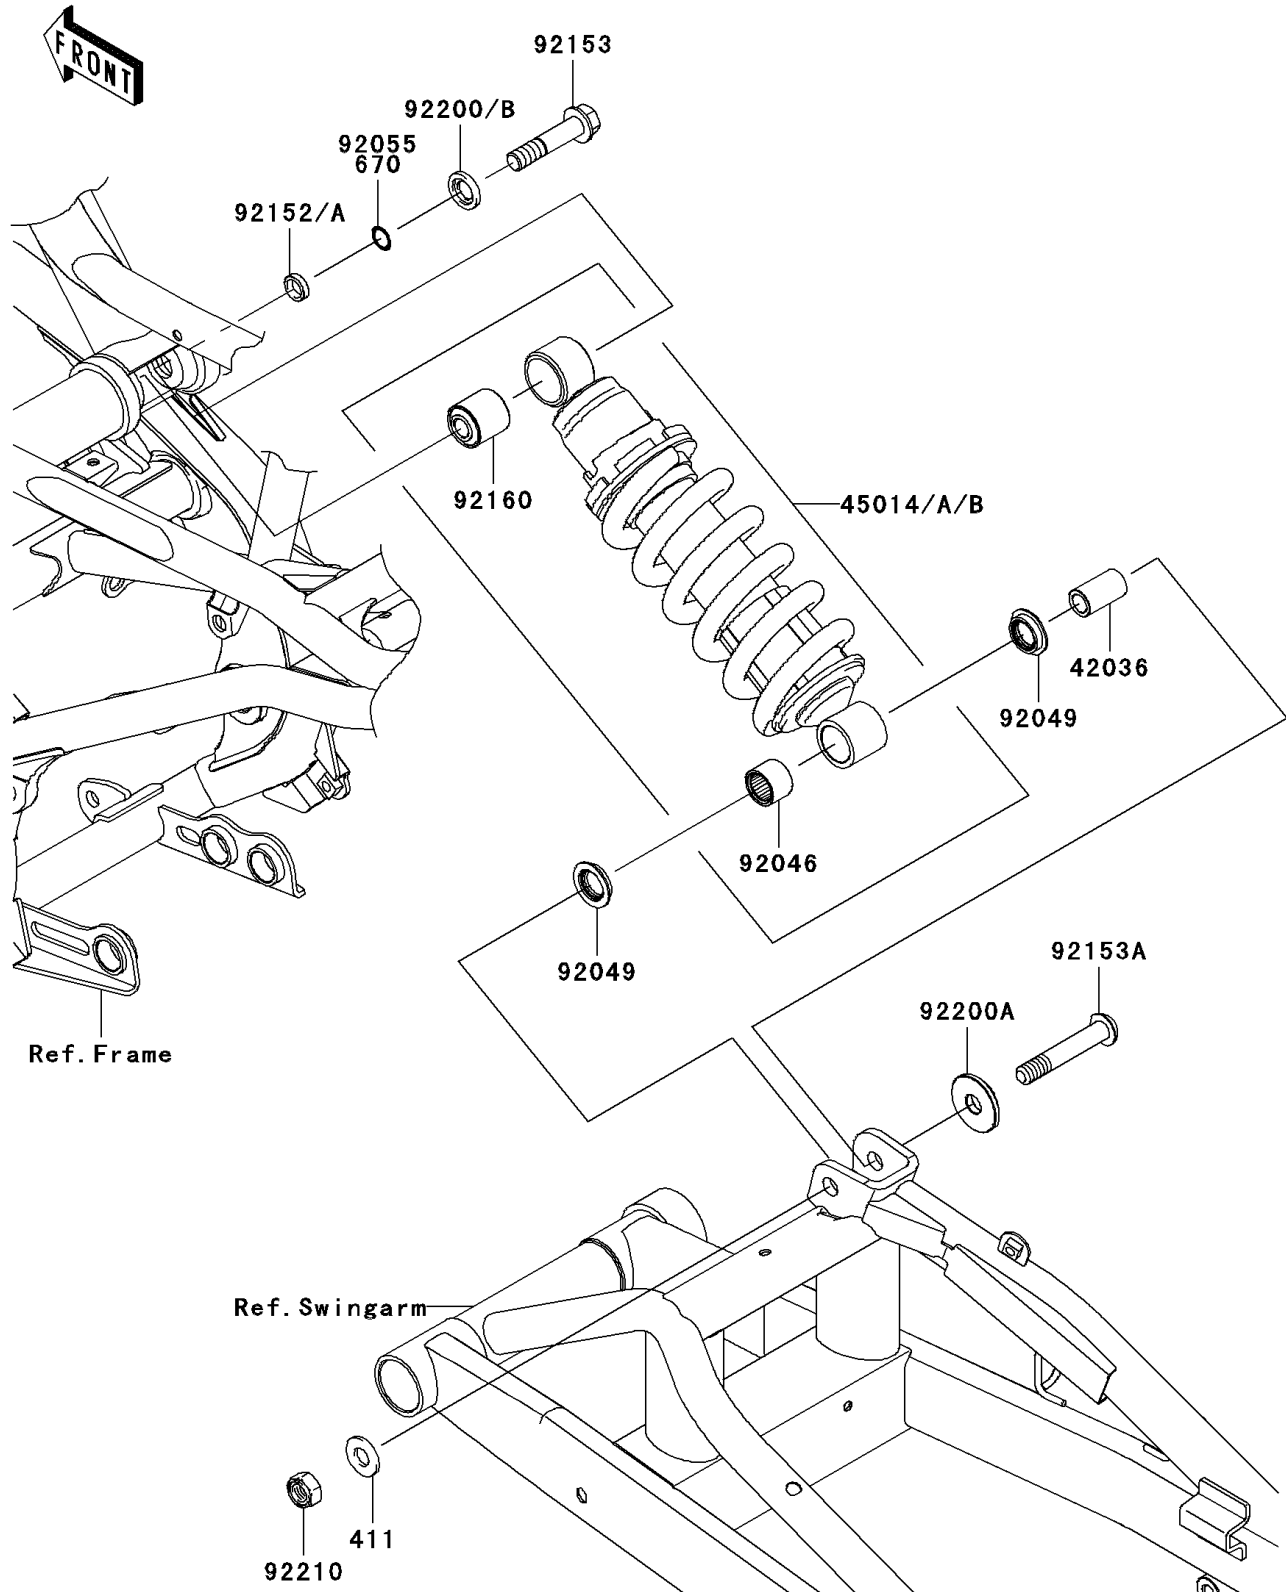

2011 ER-6n (European)

PARTS DIAGRAM

Suspension/Shock Absorber

F2151

2011 ER-6n (European)

PARTS LIST

Suspension/Shock Absorber

ITEM NAME

PART NUMBER

QUANTITY
