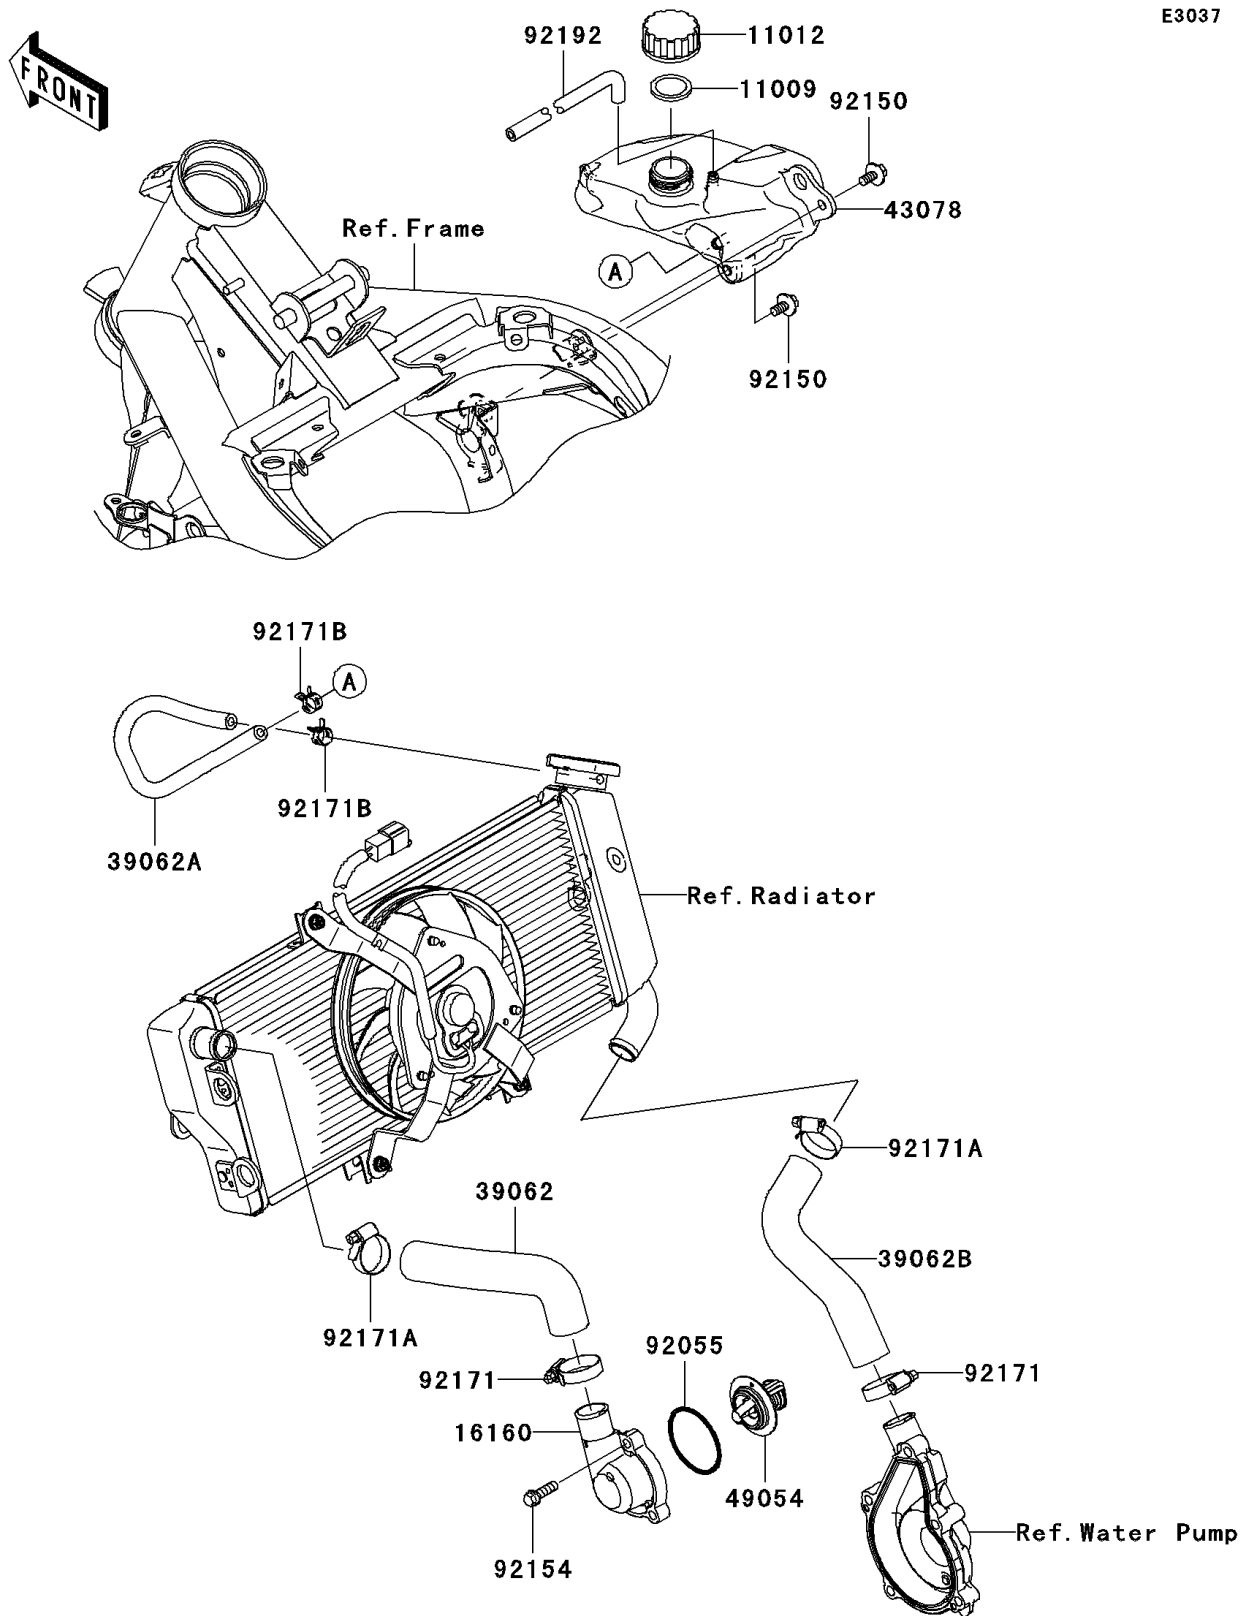

2011 ER-6n (European)

PARTS DIAGRAM

Water Pipe

E3037

2011 ER-6n (European)

PARTS LIST

Water Pipe

ITEM NAME

PART NUMBER

QUANTITY
