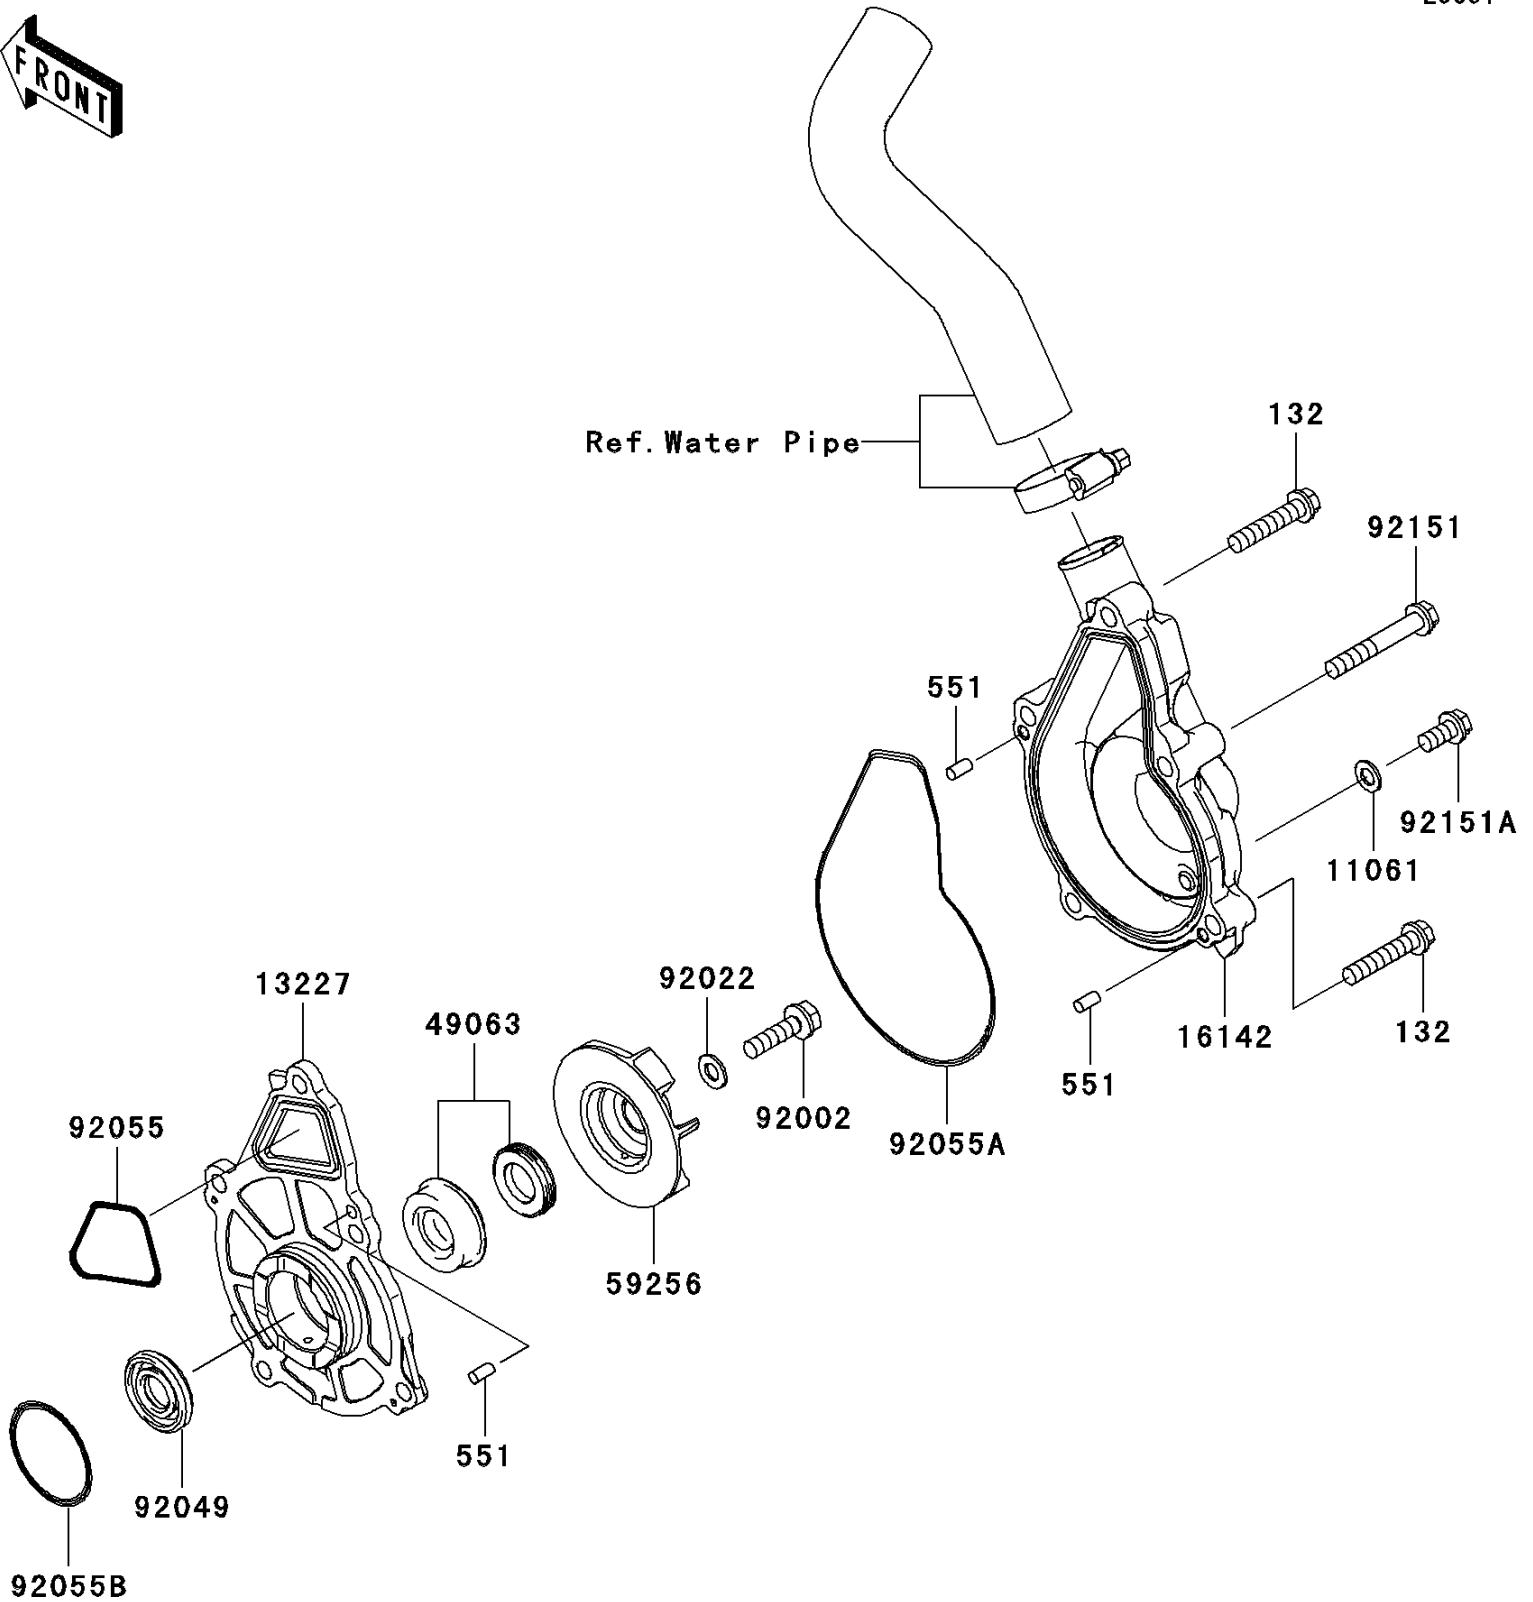

2011 ER-6n (European)

PARTS DIAGRAM

Water Pump

E3031

2011 ER-6n (European)

PARTS LIST

Water Pump

ITEM NAME

PART NUMBER

QUANTITY
