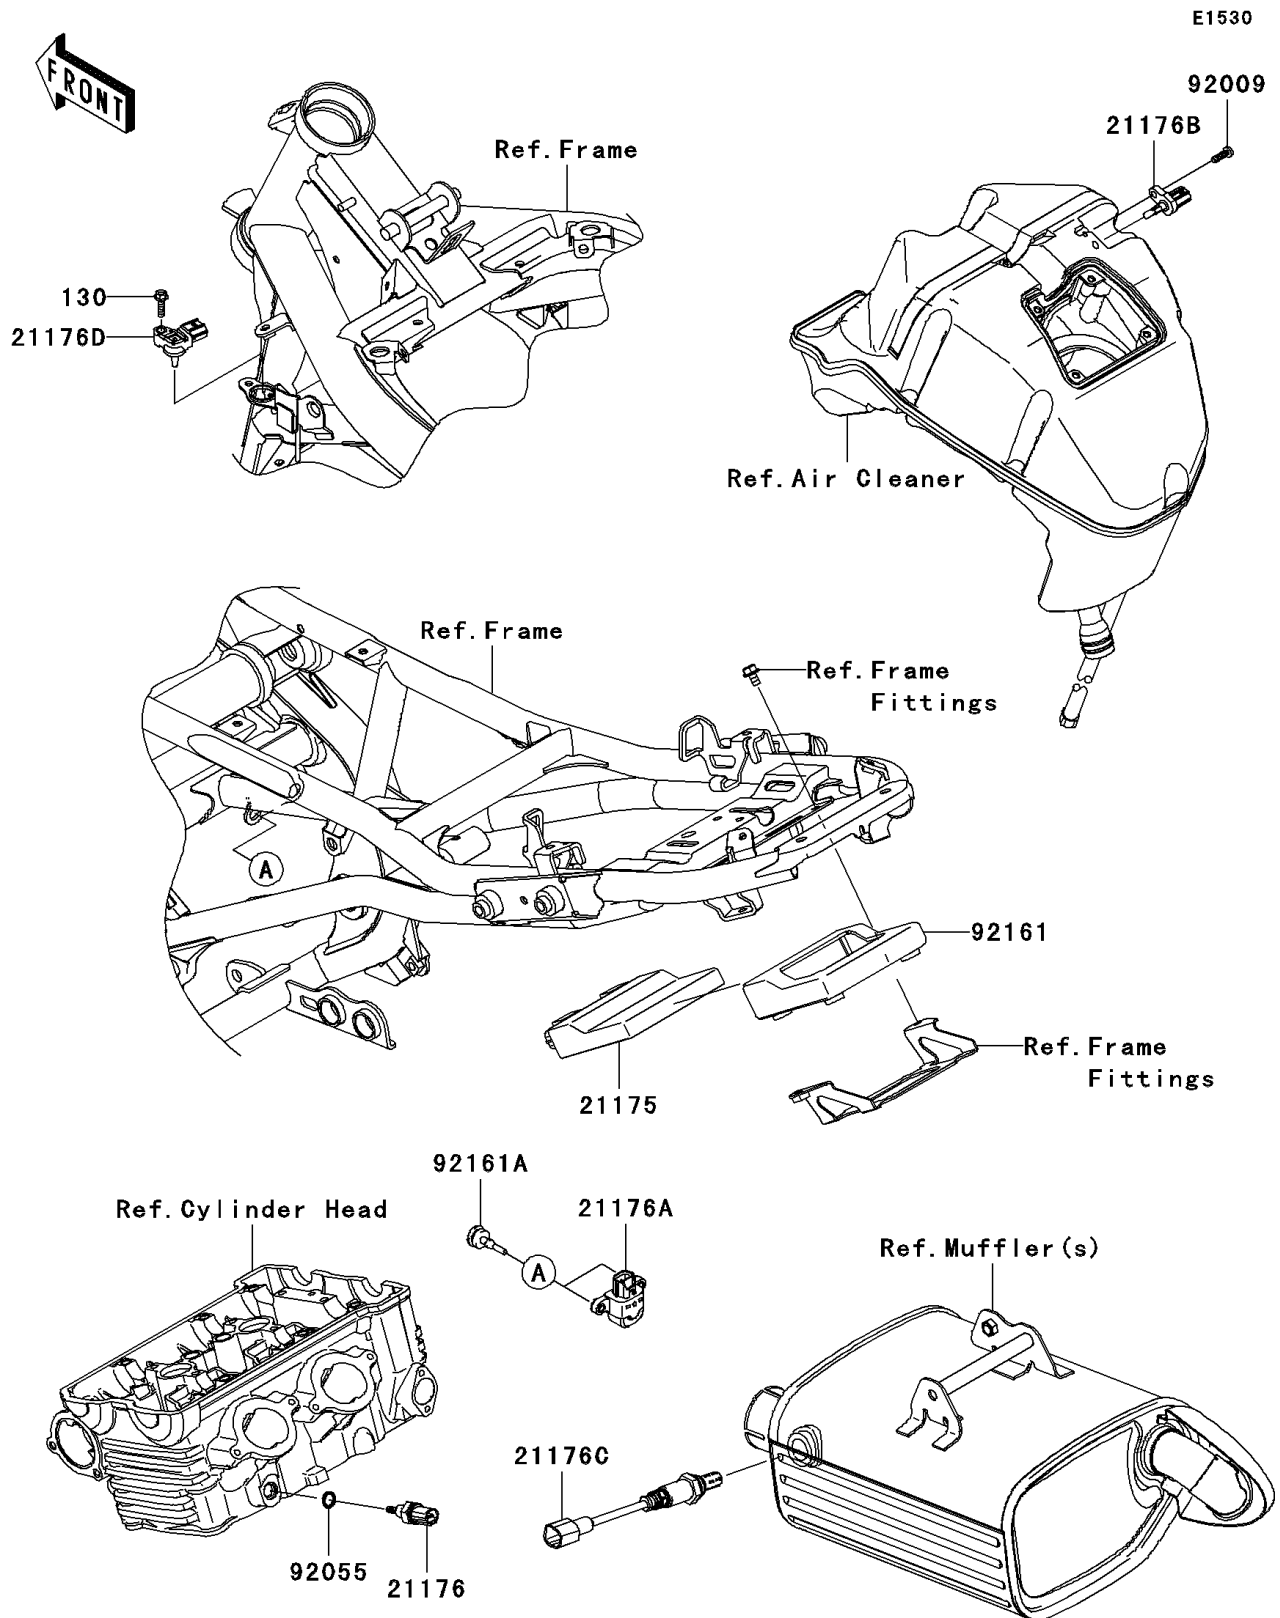

2011 ER-6n (European)

PARTS DIAGRAM

Fuel Injection

Kawasaki

Let the Good Times Roll®

2011 ER-6n (European)

PARTS LIST

Fuel Injection

ITEM NAME

PART NUMBER

QUANTITY
