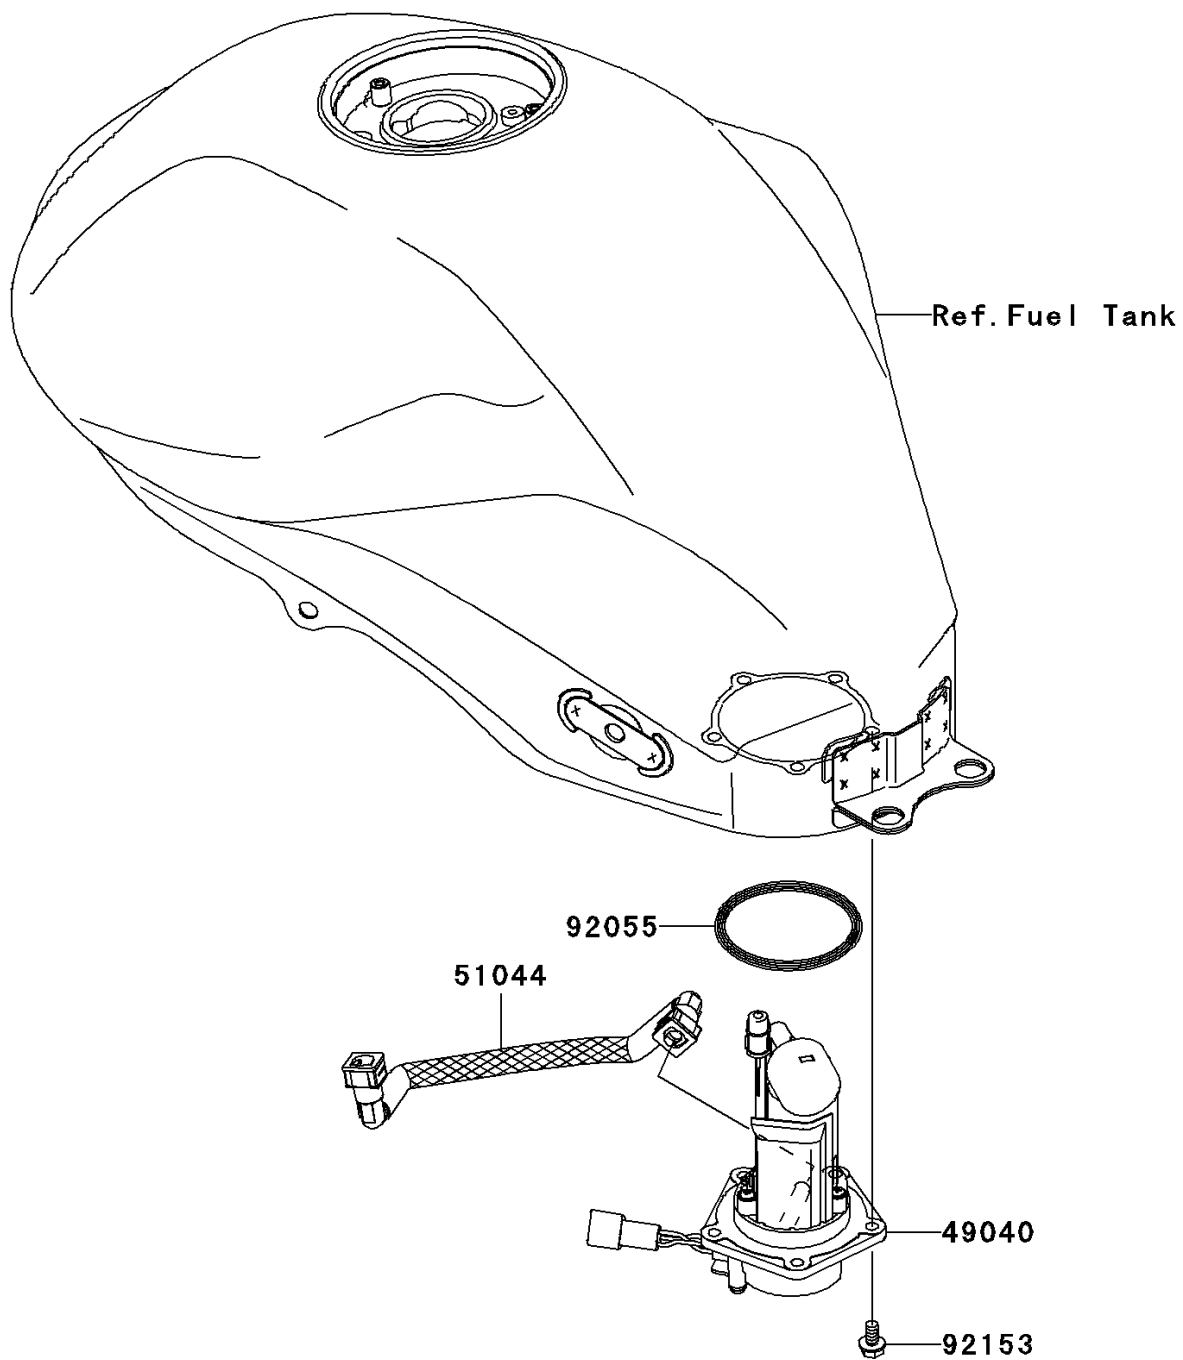

2011 ER-6n (European)

PARTS DIAGRAM

Fuel Pump

Kawasaki

Let the Good Times Roll®

E1520

2011 ER-6n (European)

PARTS LIST

Fuel Pump

ITEM NAME

PART NUMBER

QUANTITY
