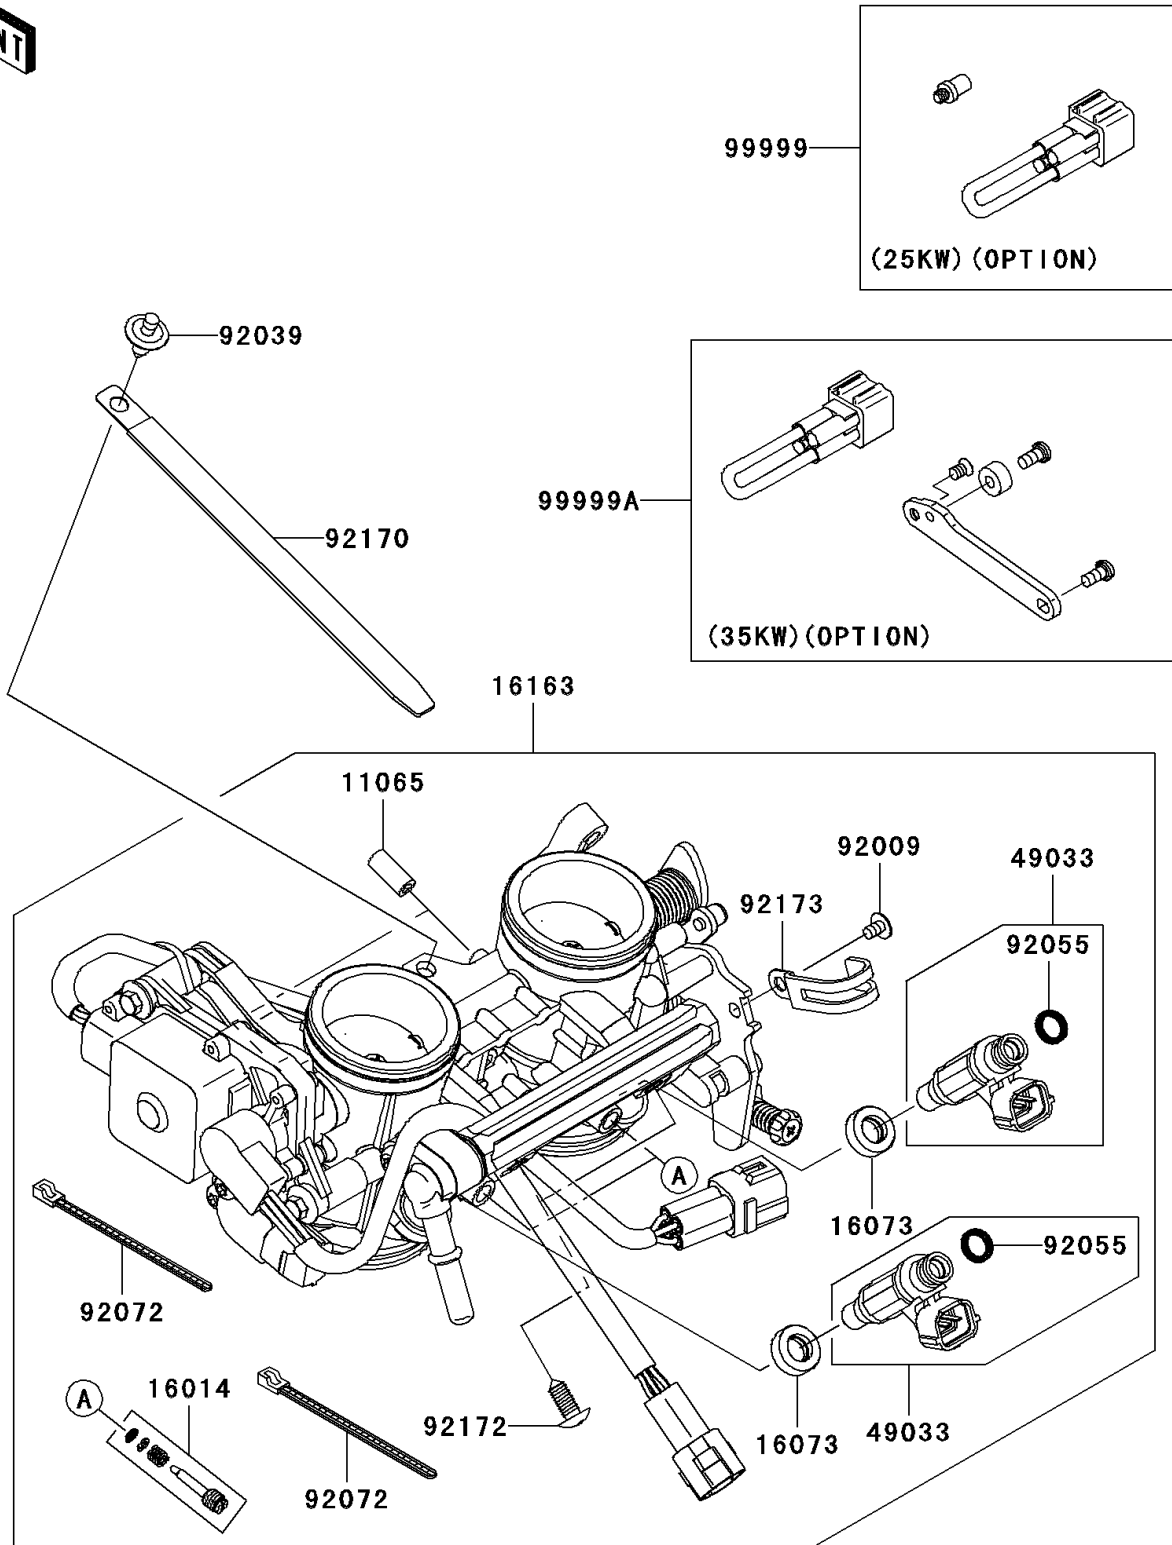

2011 ER-6n (European)

PARTS DIAGRAM

Throttle

E1510

2011 ER-6n (European)

PARTS LIST

Throttle

ITEM NAME

PART NUMBER

QUANTITY
