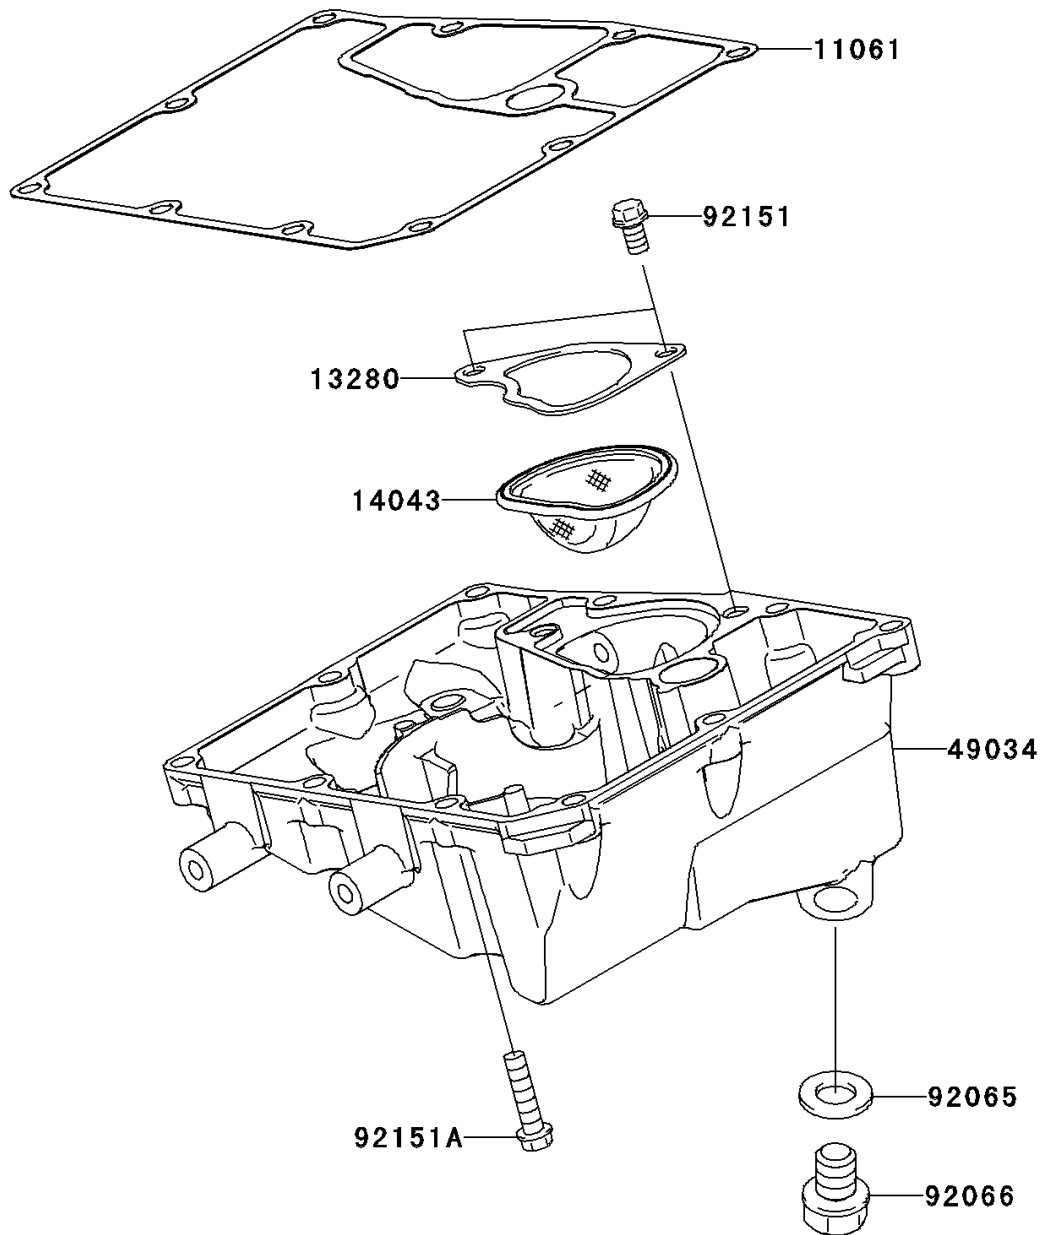

2011 ER-6n (European)

PARTS DIAGRAM

Oil Pan

E1434

2011 ER-6n (European)

PARTS LIST

Oil Pan

ITEM NAME

PART NUMBER

QUANTITY
