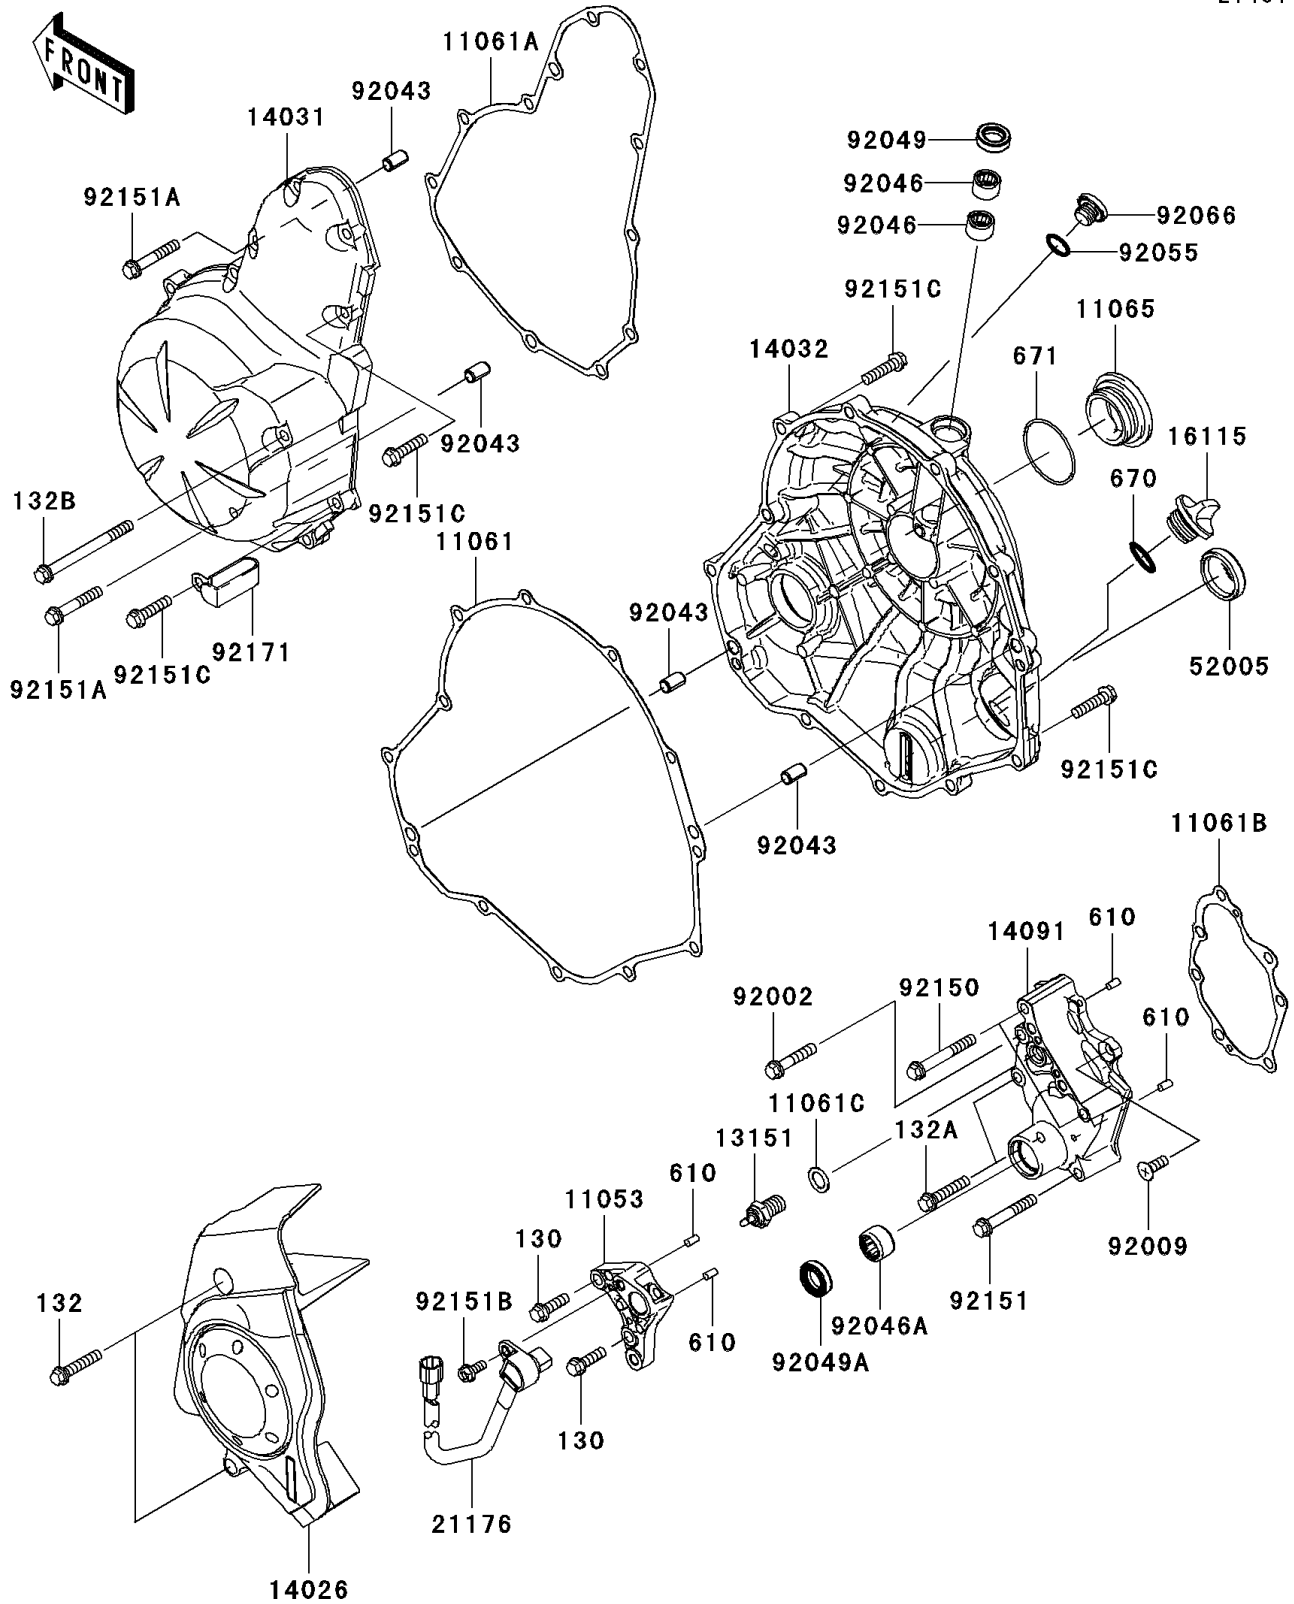

2011 ER-6n (European)

PARTS DIAGRAM

Engine Cover(s)

Kawasaki

Let the Good Times Roll®

E1431

2011 ER-6n (European)

PARTS LIST

Engine Cover(s)

ITEM NAME

PART NUMBER

QUANTITY
