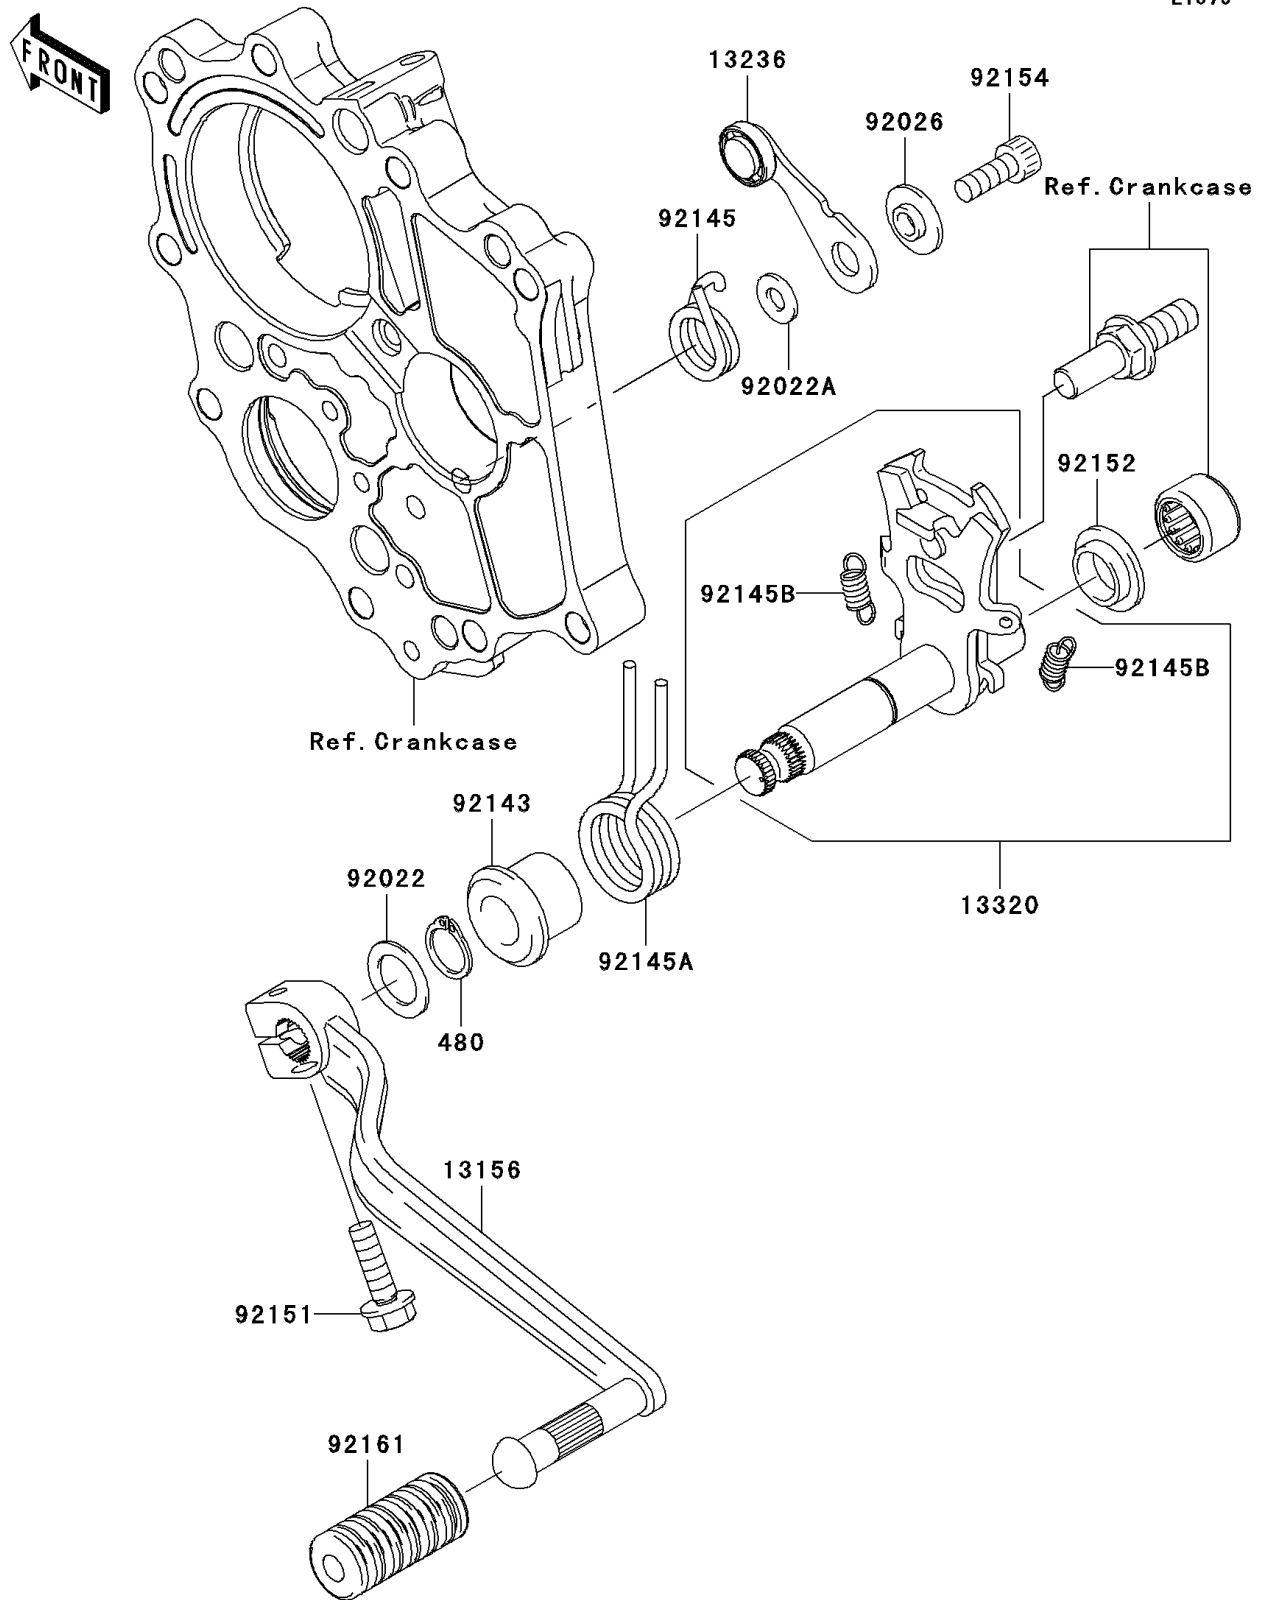

2011 ER-6n (European)

PARTS DIAGRAM

Gear Change Mechanism

E1370

2011 ER-6n (European)

PARTS LIST

Gear Change Mechanism

ITEM NAME

PART NUMBER

QUANTITY
