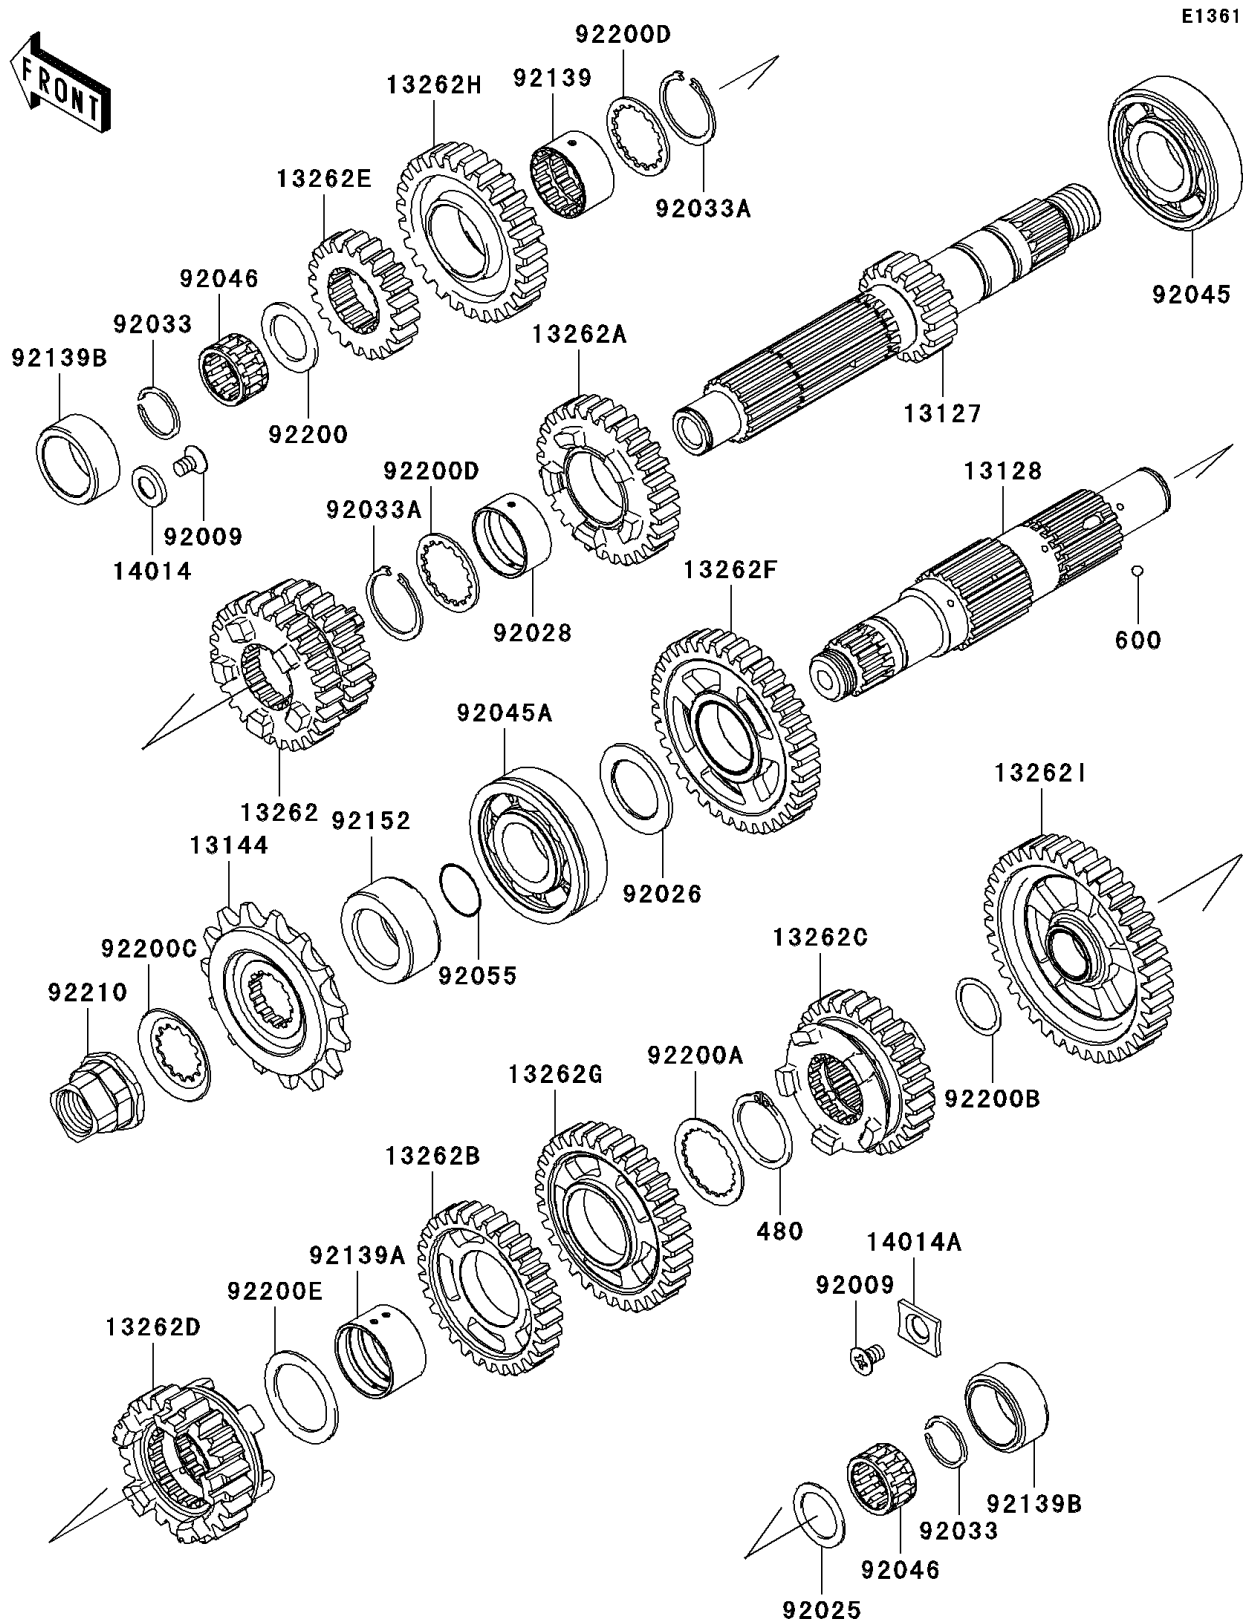

2011 ER-6n (European)

PARTS DIAGRAM

Transmission

Kawasaki

Let the Good Times Roll®

2011 ER-6n (European)

PARTS LIST

Transmission

ITEM NAME

PART NUMBER

QUANTITY
