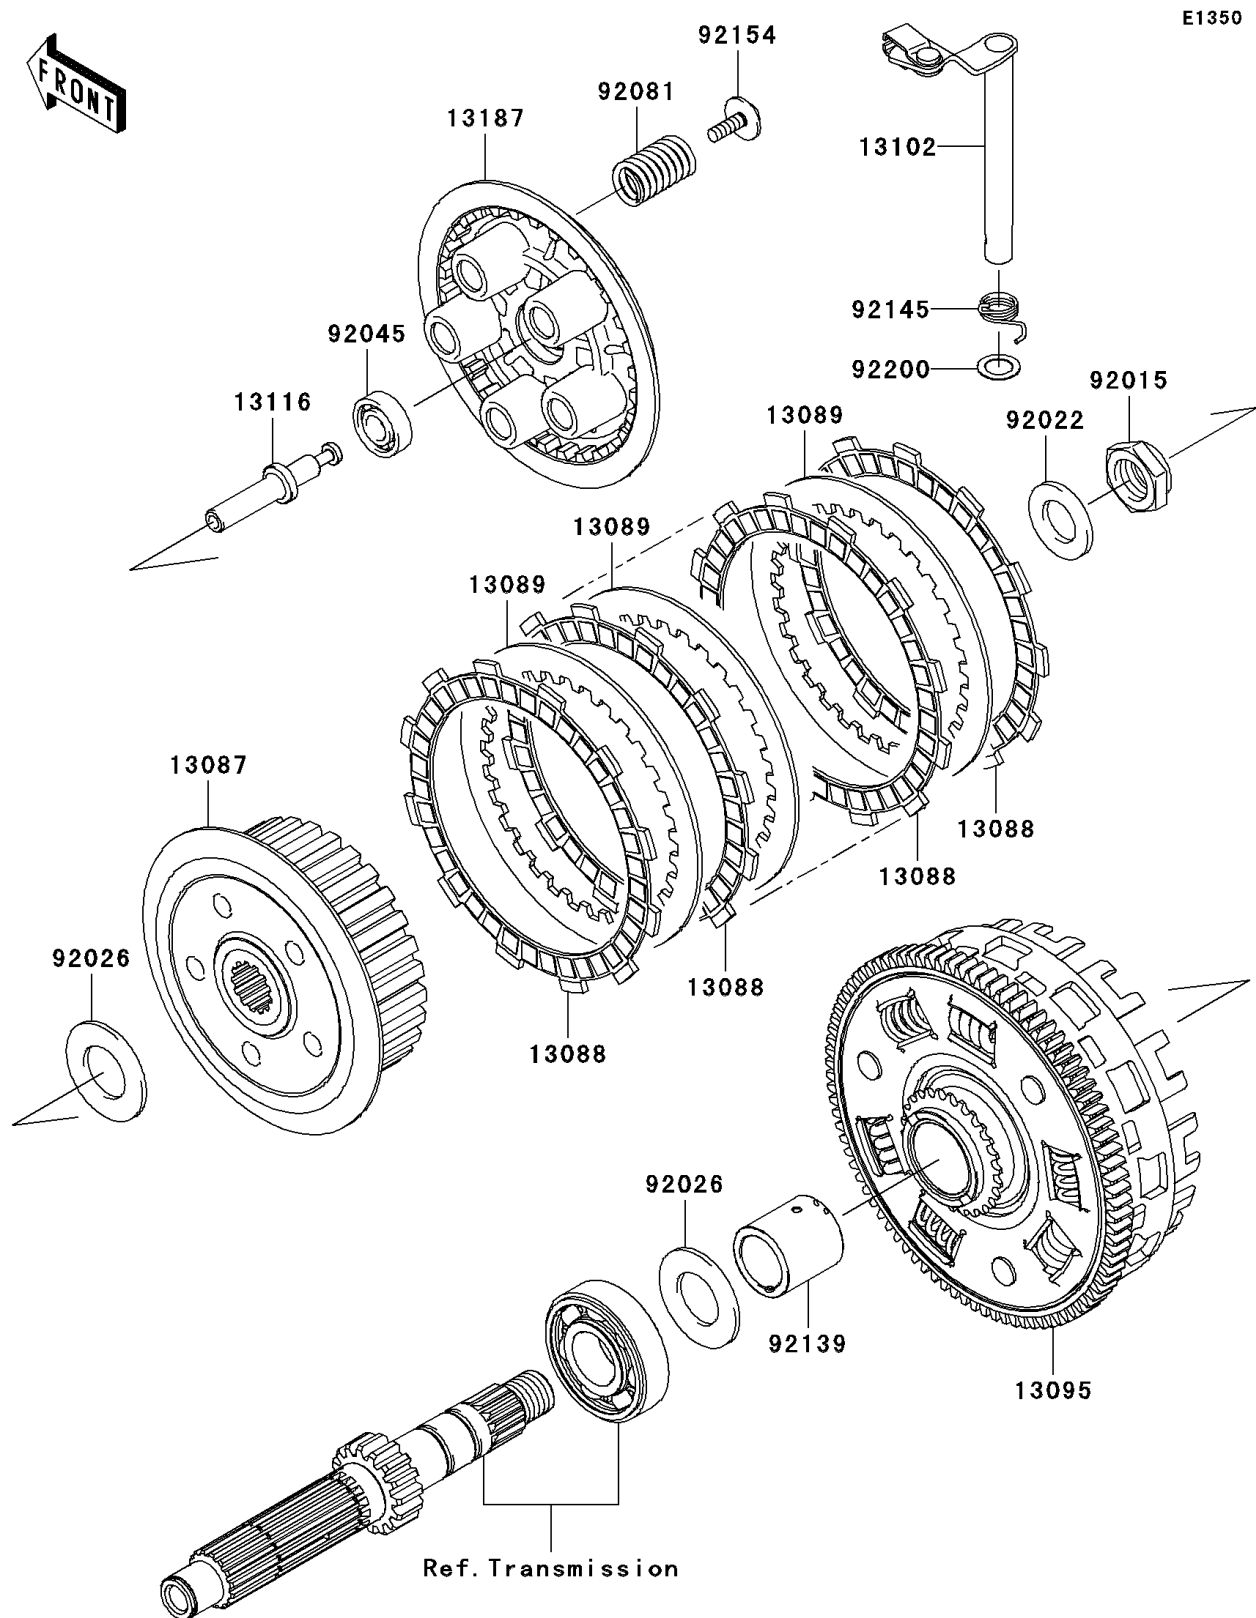

2011 ER-6n (European)

PARTS DIAGRAM

Clutch

2011 ER-6n (European)

PARTS LIST

Clutch

ITEM NAME

PART NUMBER

QUANTITY
