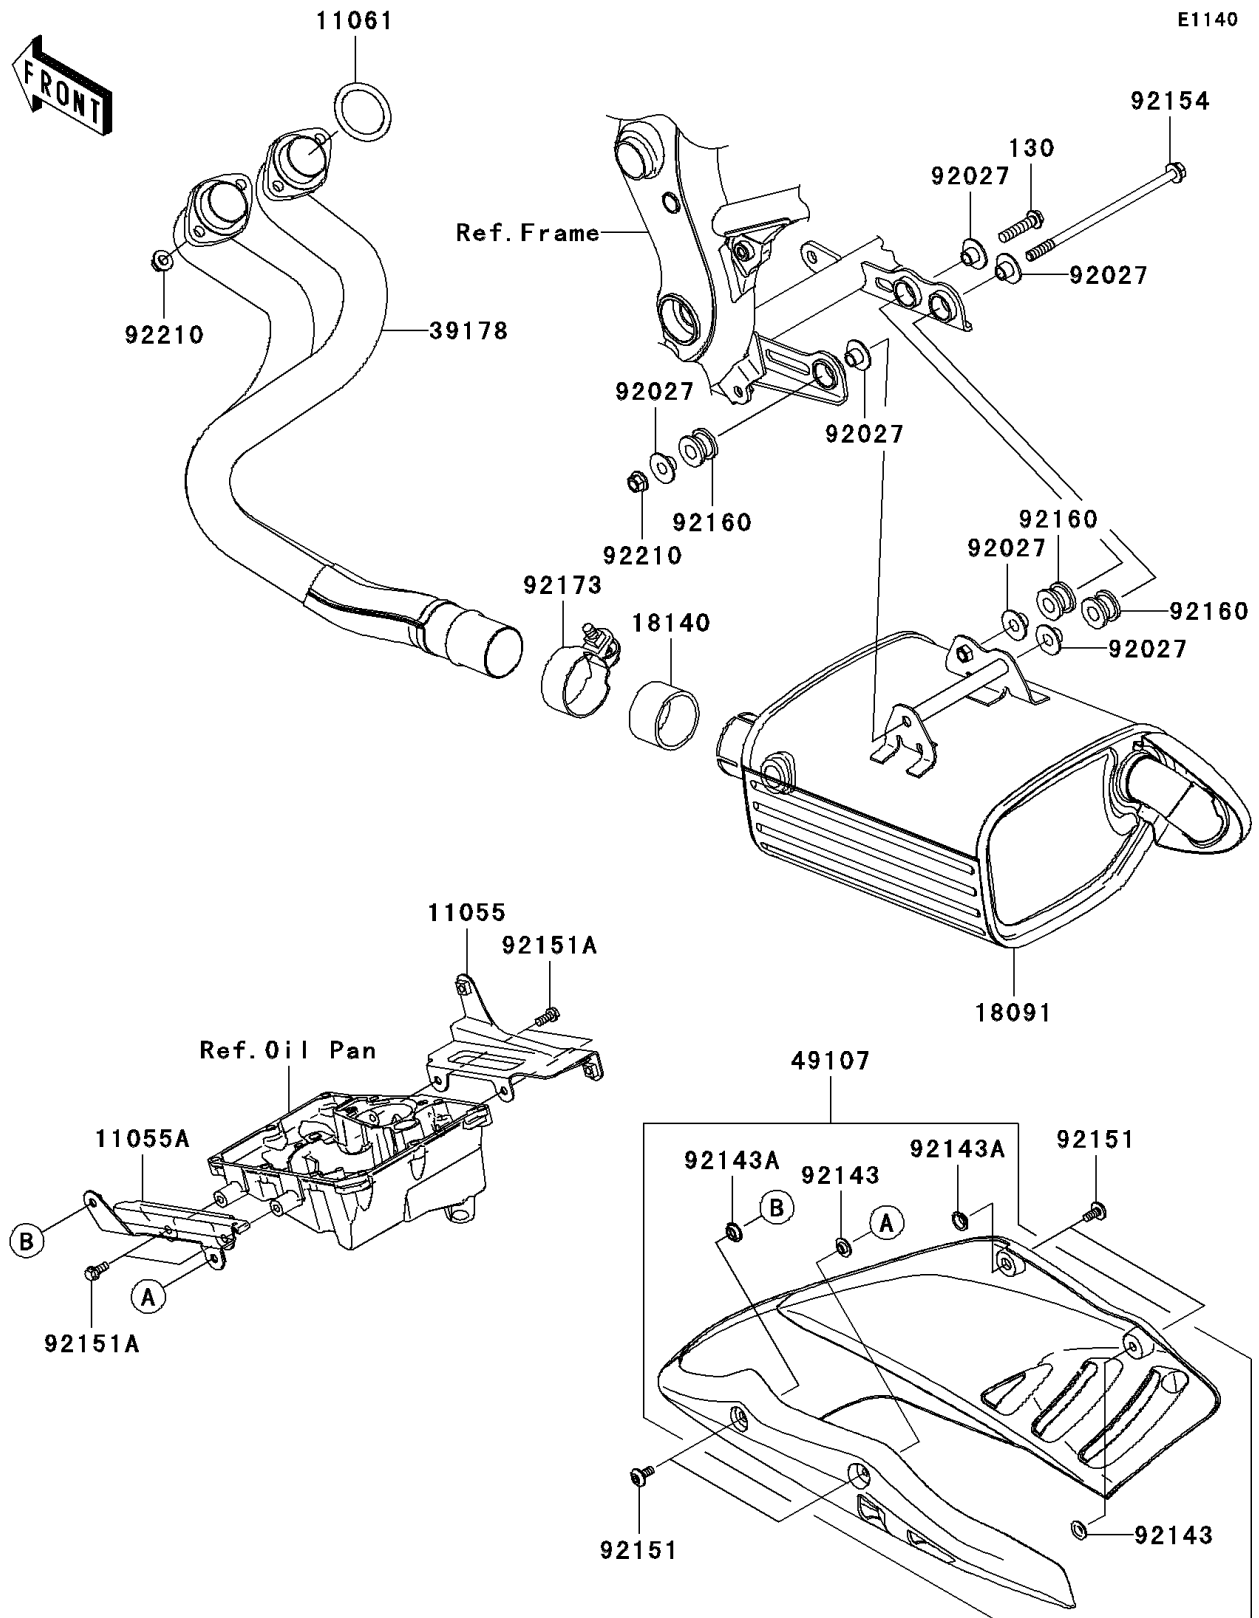

2011 ER-6n (European)

Kawasaki

Let the Good Times Roll®

PARTS DIAGRAM

Muffler(s)

2011 ER-6n (European)

PARTS LIST

Muffler(s)

ITEM NAME

PART NUMBER

QUANTITY
