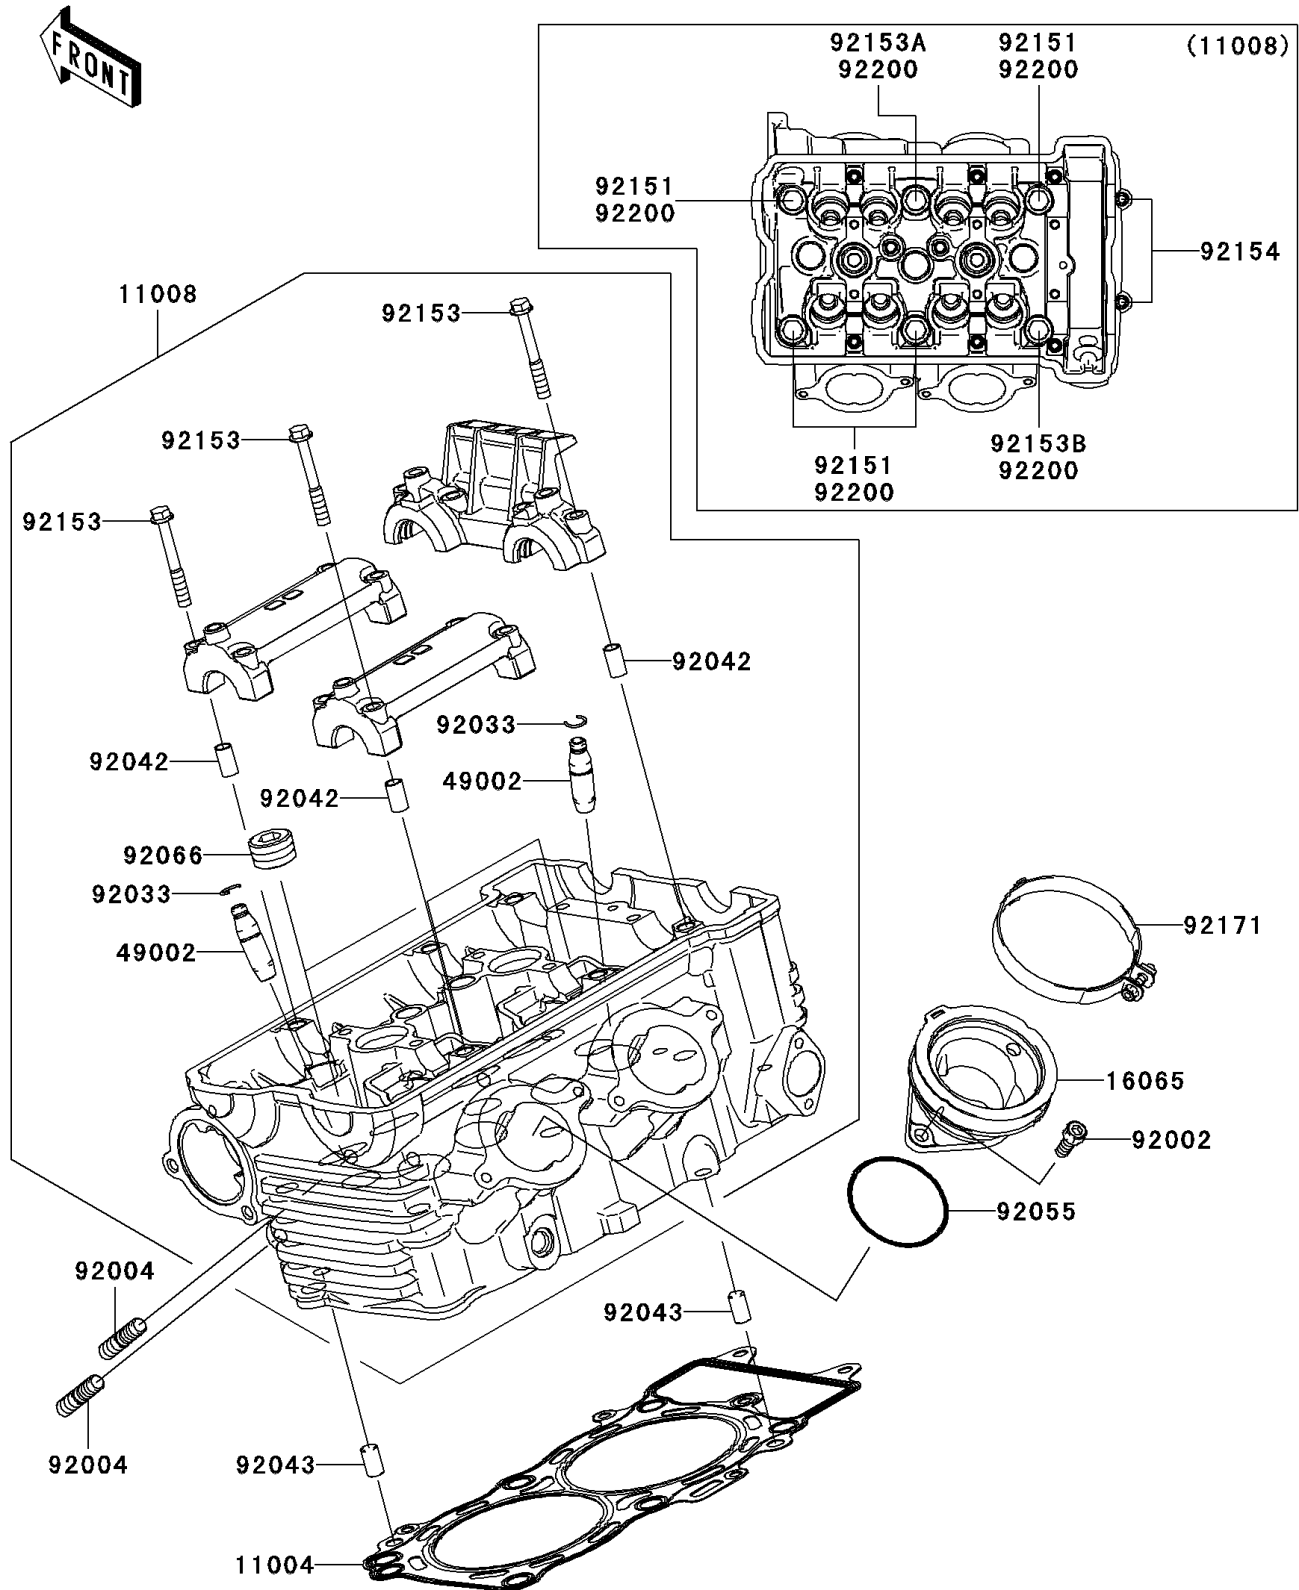

2011 ER-6n (European)

PARTS DIAGRAM

Cylinder Head

Kawasaki

Let the Good Times Roll®

E1111

2011 ER-6n (European)

PARTS LIST

Cylinder Head

ITEM NAME	PART NUMBER	QUANTITY
-----------	-------------	----------
