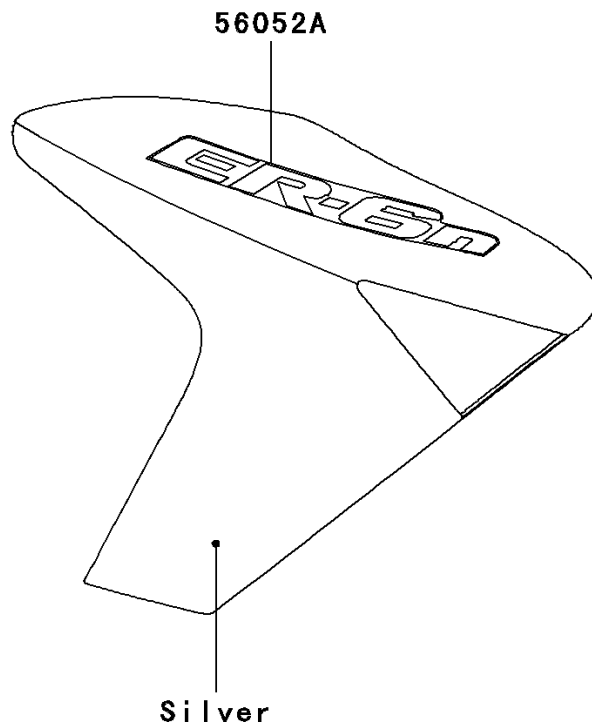

2006 ER-6n (European)

PARTS DIAGRAM

Decals(Silver)(A6S)

Kawasaki

Let the Good Times Roll®

F2861A

2006 ER-6n (European)

PARTS LIST

Decals(Silver)(A6S)

ITEM NAME

PART NUMBER

QUANTITY
