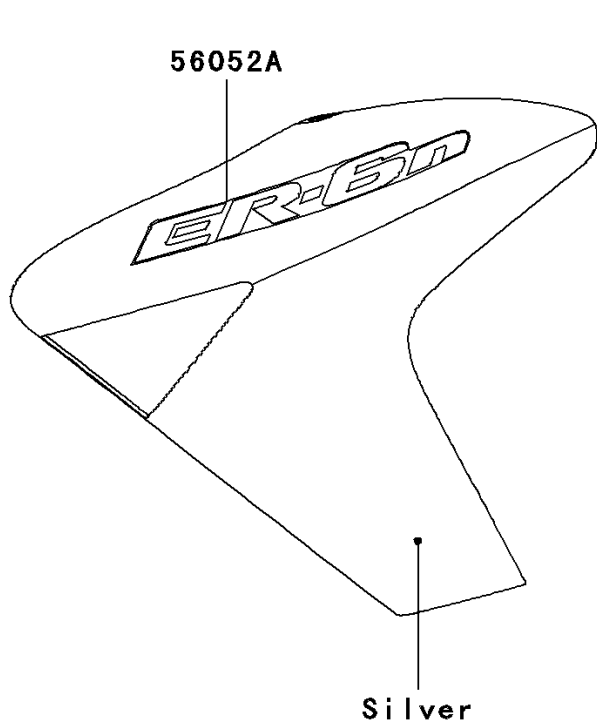

2006 ER-6n (European)

PARTS DIAGRAM

Decals(Silver)(A6S)

Kawasaki

Let the Good Times Roll®

F2861A

2006 ER-6n (European)

PARTS LIST

Decals(Silver)(A6S)

ITEM NAME

PART NUMBER

QUANTITY
