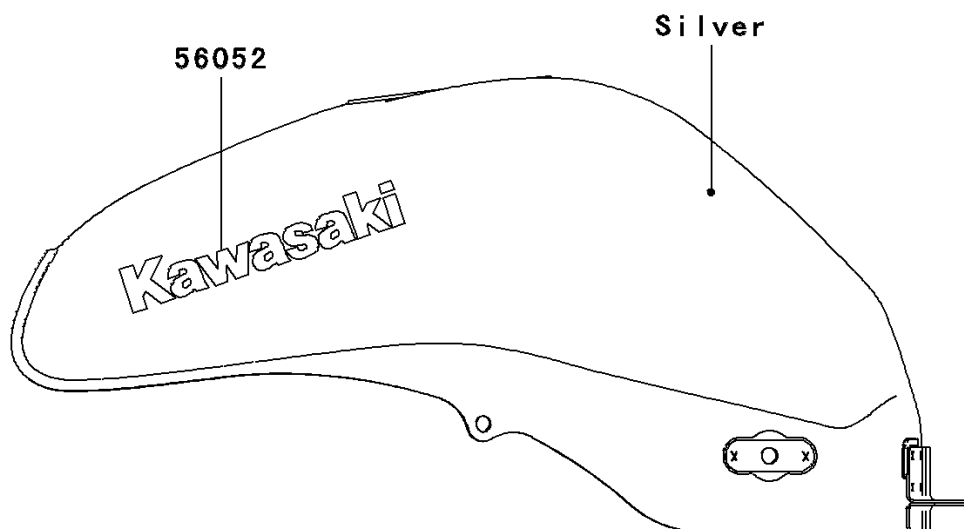

2006 ER-6n (European)

PARTS DIAGRAM

Decals(Silver)(A6S)

Kawasaki

Let the Good Times Roll®

F2861A

2006 ER-6n (European)

PARTS LIST

Decals(Silver)(A6S)

ITEM NAME

PART NUMBER

QUANTITY
