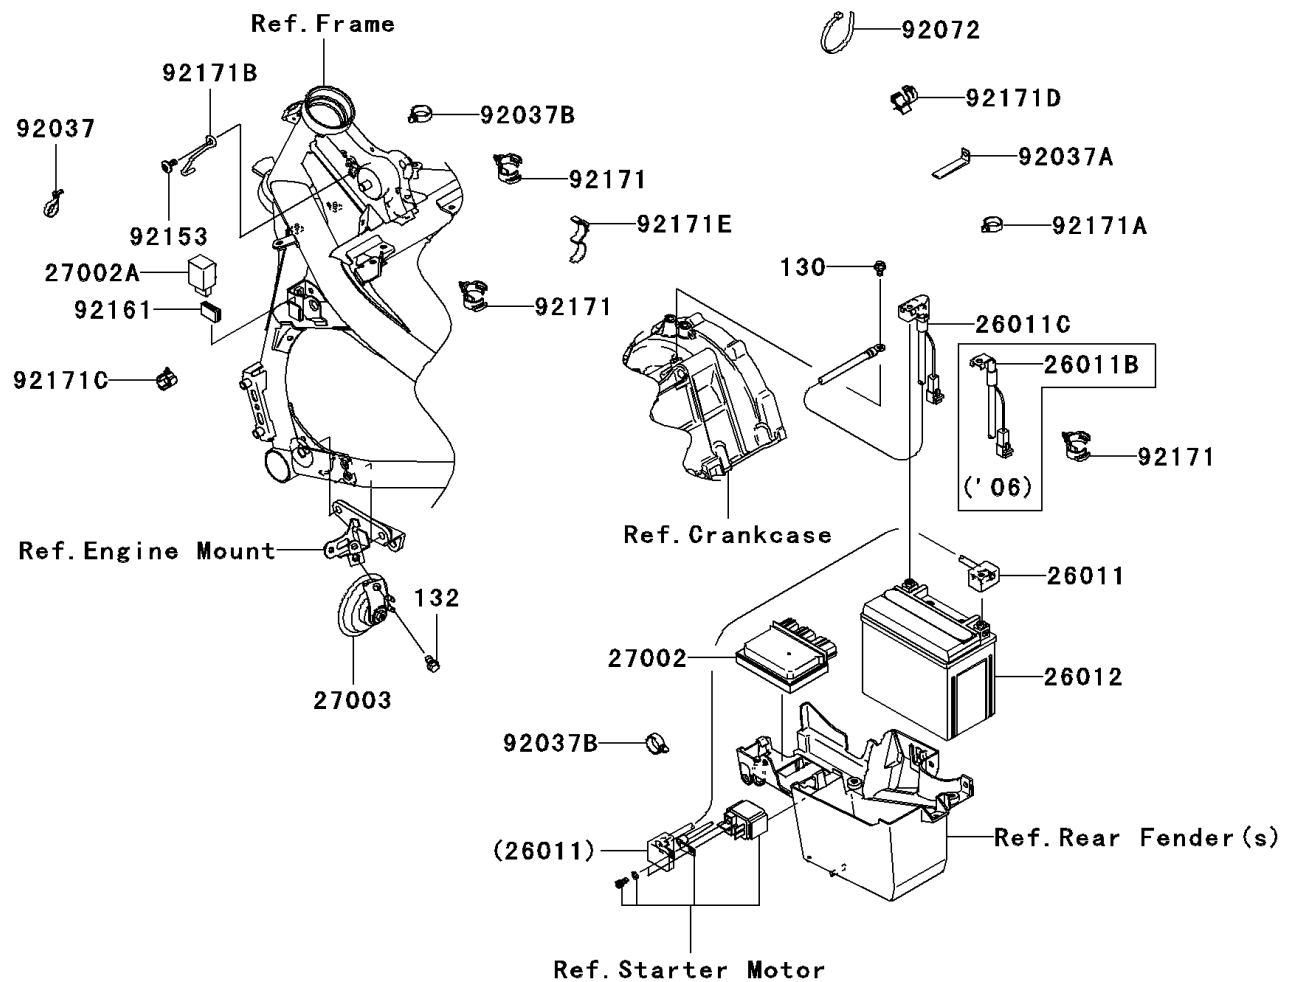

2006 ER-6n (European)

PARTS DIAGRAM

Chassis Electrical Equipment

F2760

2006 ER-6n (European)

PARTS LIST

Chassis Electrical Equipment

ITEM NAME

PART NUMBER

QUANTITY
